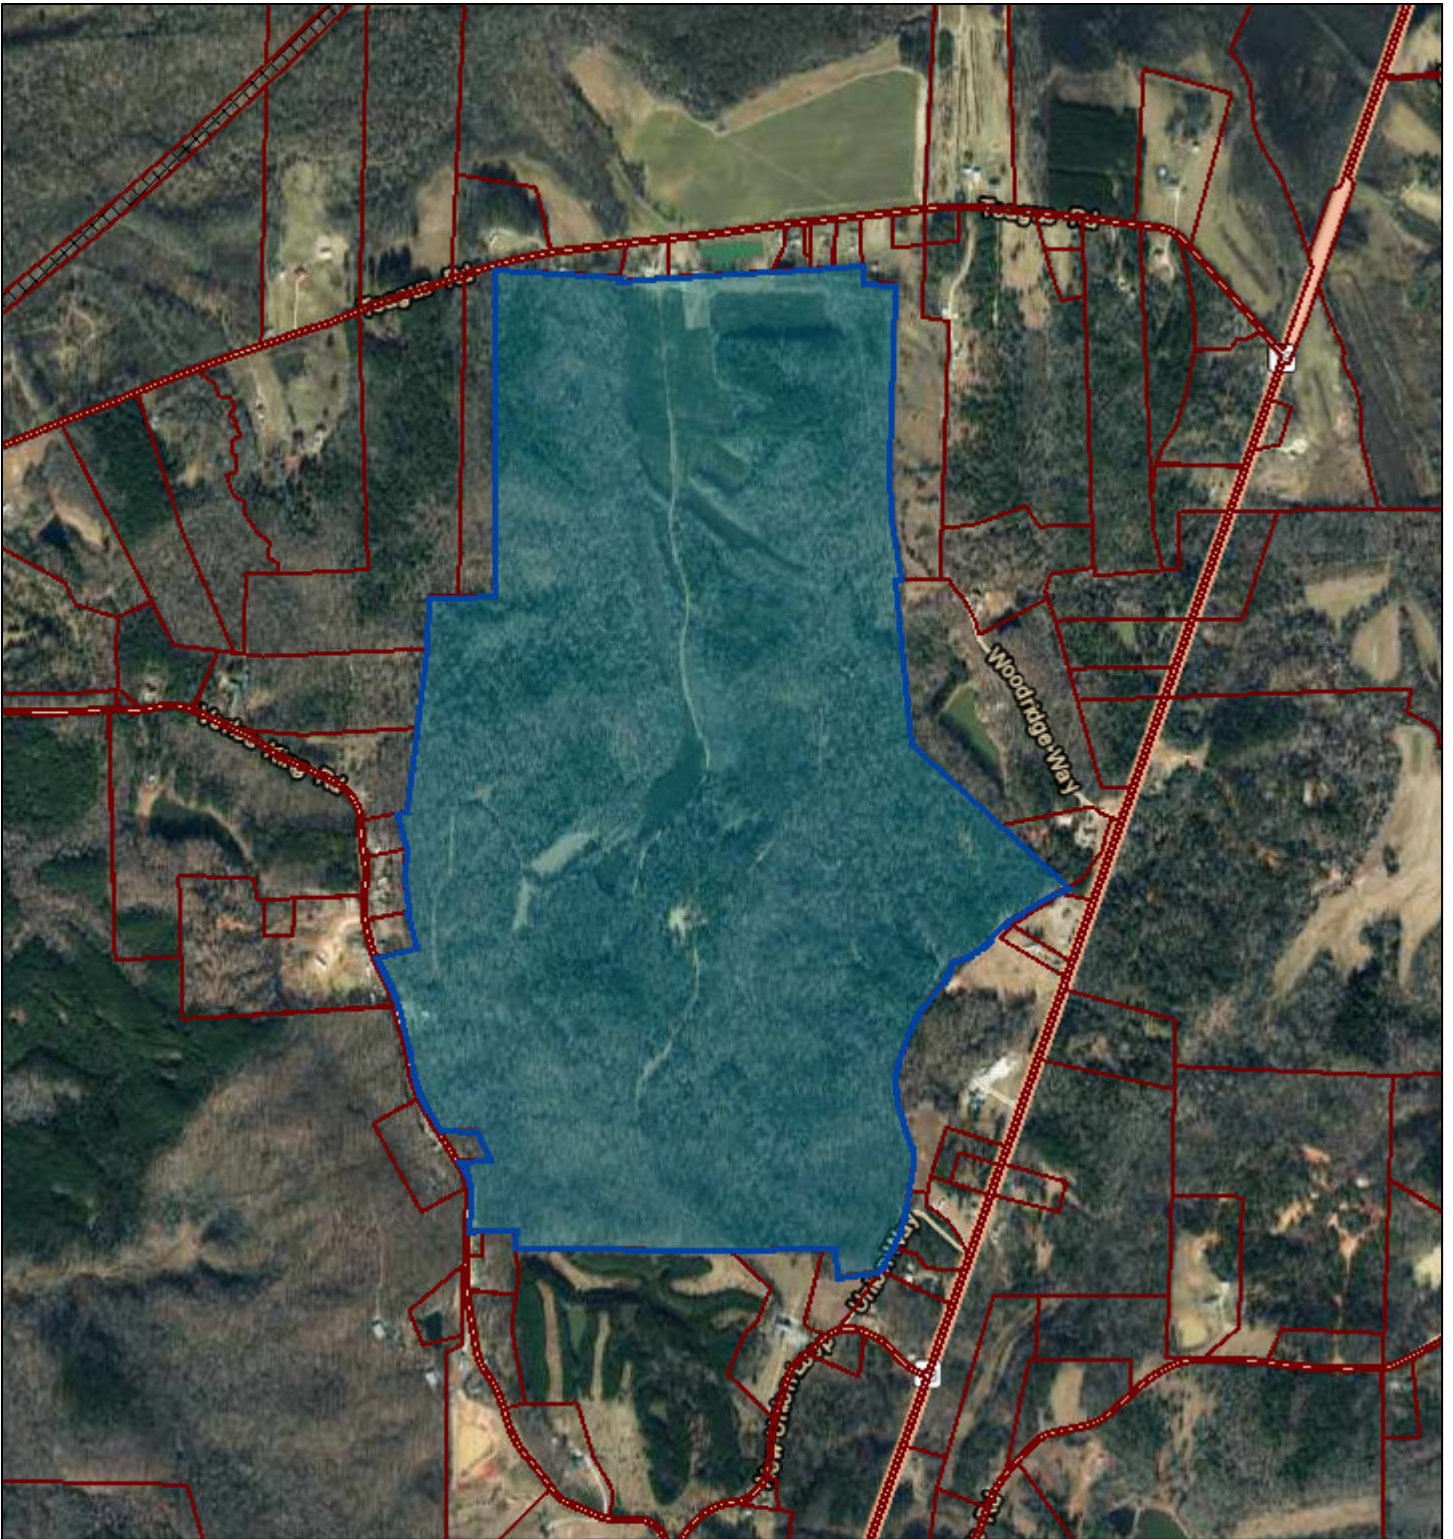

Hardeman County - Parcel: 019 005.00

Date: April 23, 2018
County: Hardeman
Owner: REEVES MAXINE ETALS
Address: VERLES RD
Parcel Number: 019 005.00
Deeded Acreage: 418
Calculated Acreage: 0
Date of Imagery: 2012

TN Comptroller - OLG
Esri, HERE, Garmin, © OpenStreetMap contributors
TDOT
State of Tennessee, Comptroller of the Treasury, Office of Local Government
(OLG)

The property lines are compiled from information maintained by your local county Assessor's office but are not conclusive evidence of property ownership in any court of law.