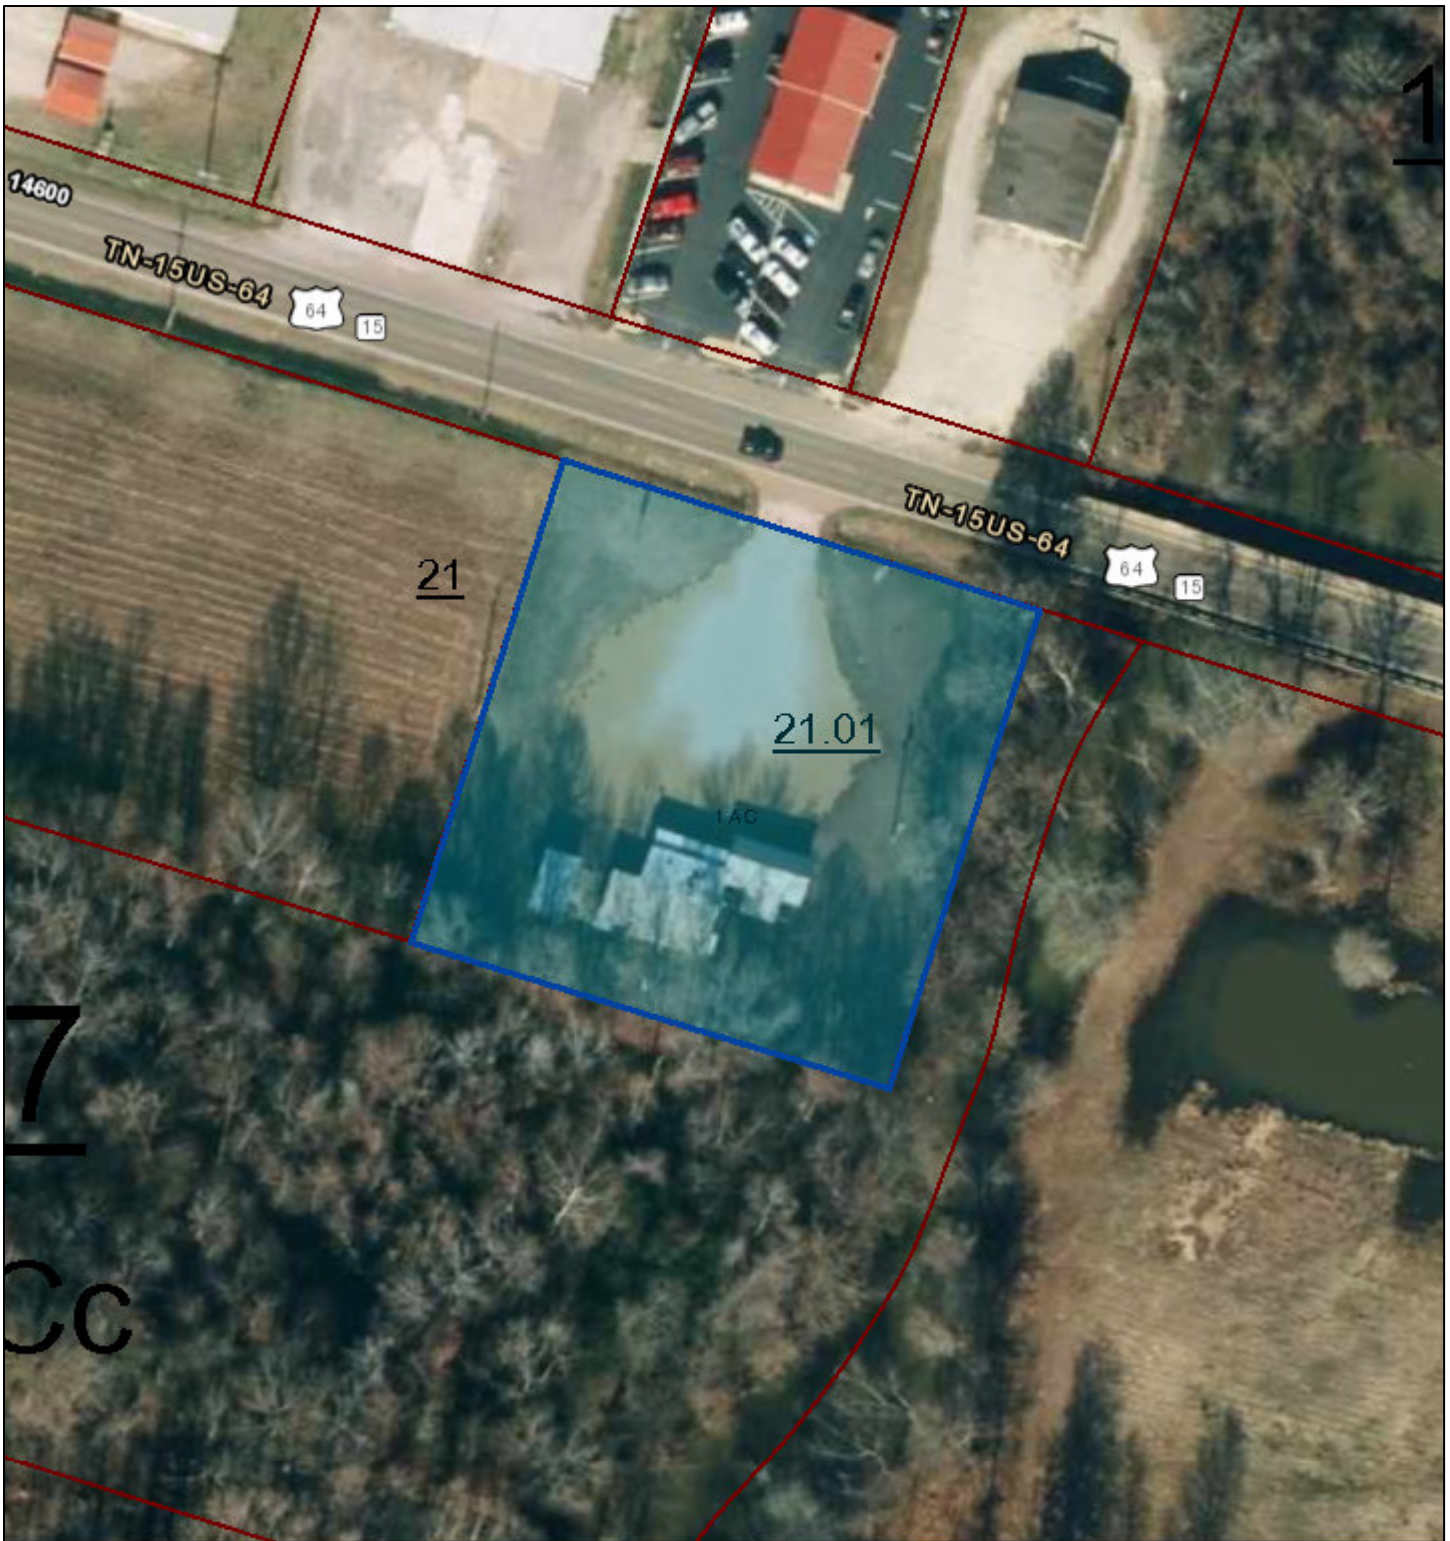

Hardeman County - Parcel: 079B C 021.01

Date: February 11, 2018
County: Hardeman
Owner: SYKES GERALD
Address: HWY 64 14670
Parcel Number: 079B C 021.01
Deeded Acreage: 1
Calculated Acreage: 0
Date of Imagery: 2012

TN Comptroller - OLG
TDOT
State of Tennessee, Comptroller of the Treasury, Office of Local Government (OLG)
Esri, HERE, DeLorme, MapmyIndia, © OpenStreetMap contributors

The property lines are compiled from information maintained by your local county Assessor's office but are not conclusive evidence of property ownership in any court of law.