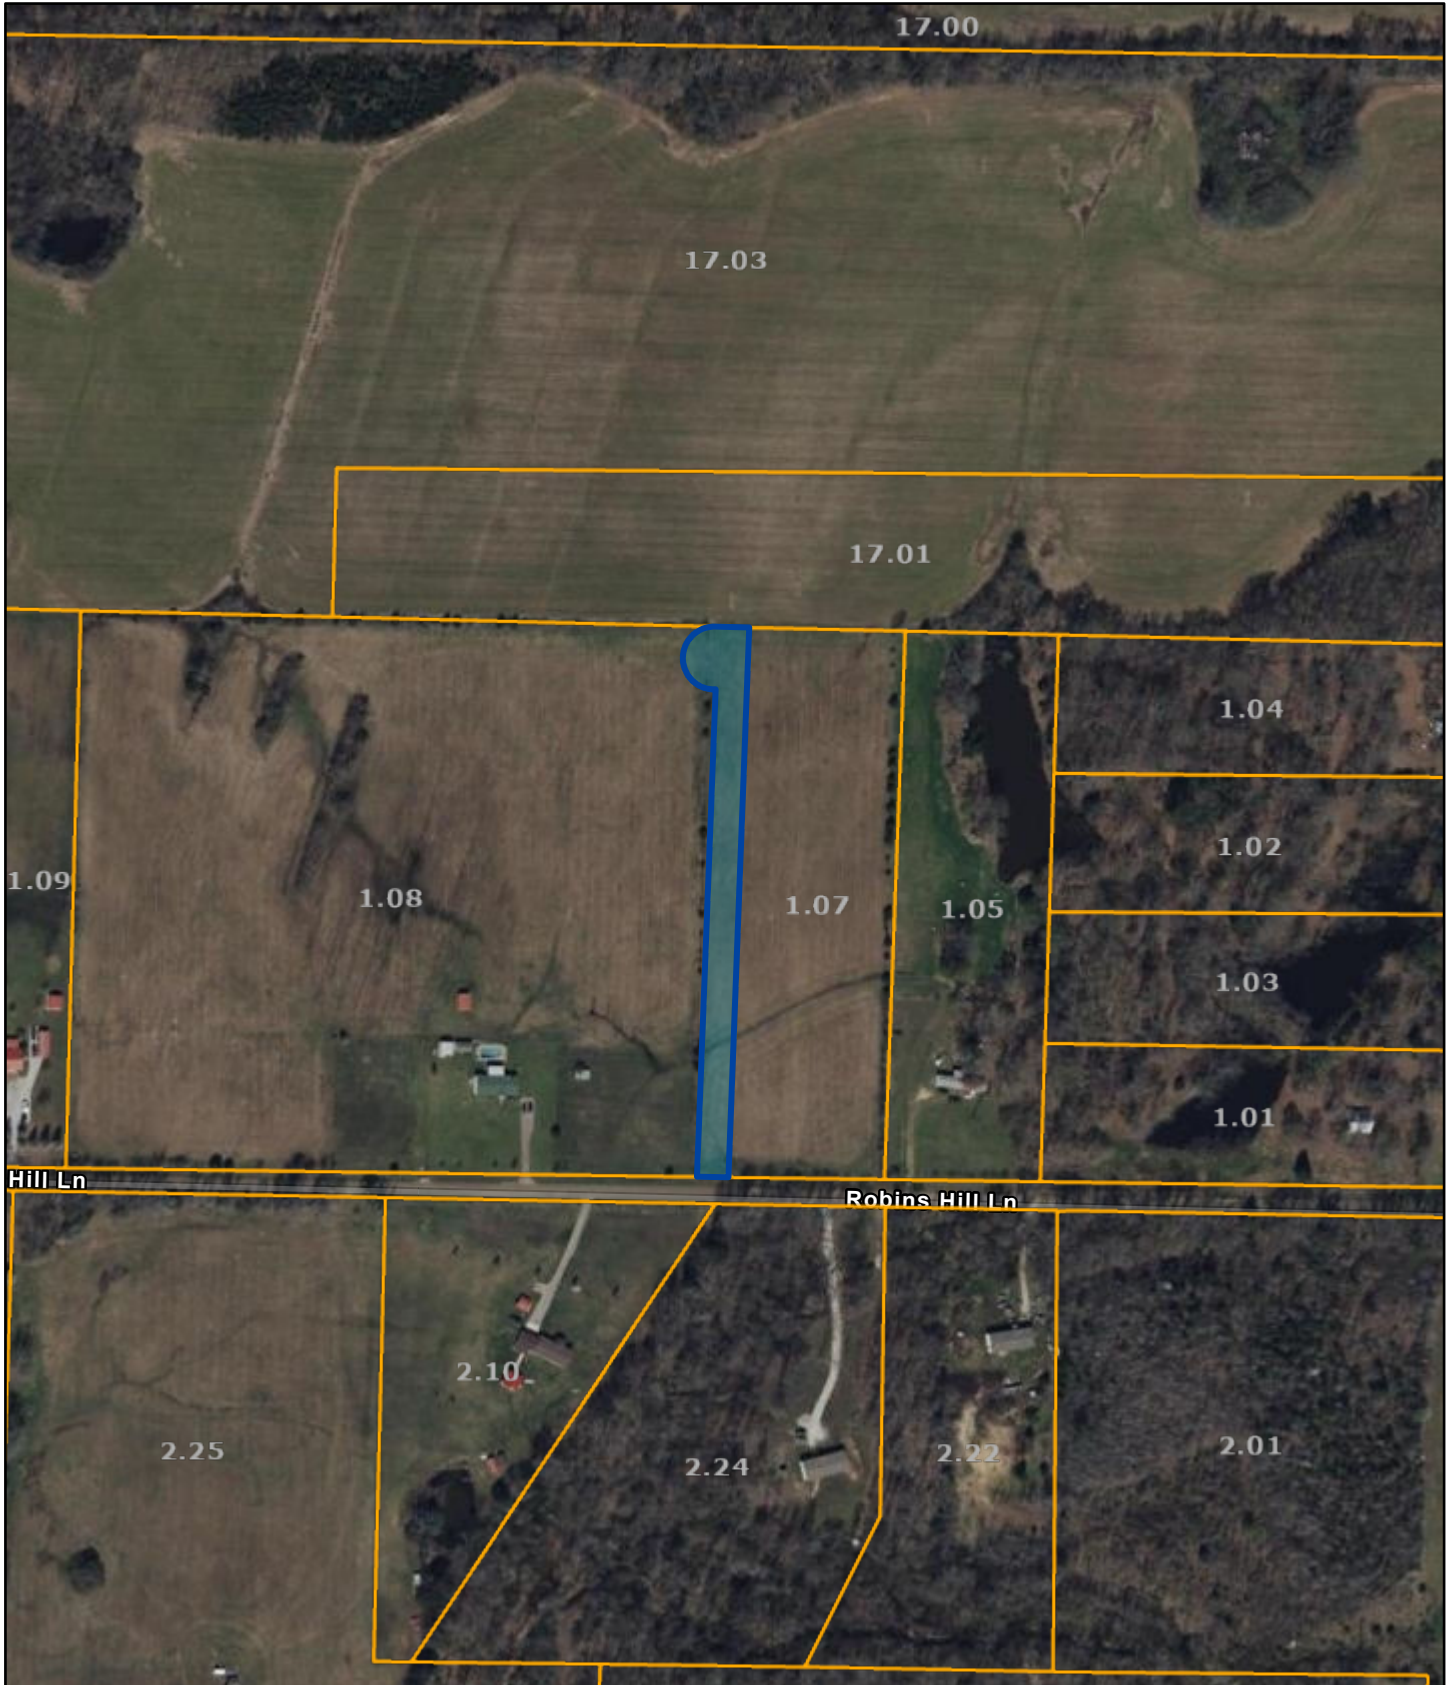

Hardeman County - Parcel: 064 001.17

Date: March 26, 2025

County: HARDEMAN
Owner: WARNER WILLIAM A ETUX SHIRLEY
Address: ROBINS HILL CV
Parcel ID: 064 001.17
Deeded Acreage: 0
Calculated Acreage: 1.1
Vexcel Imagery Date: 2023

The property lines are compiled from information maintained by your local county Assessor's office but are not conclusive evidence of property ownership in any court of law.