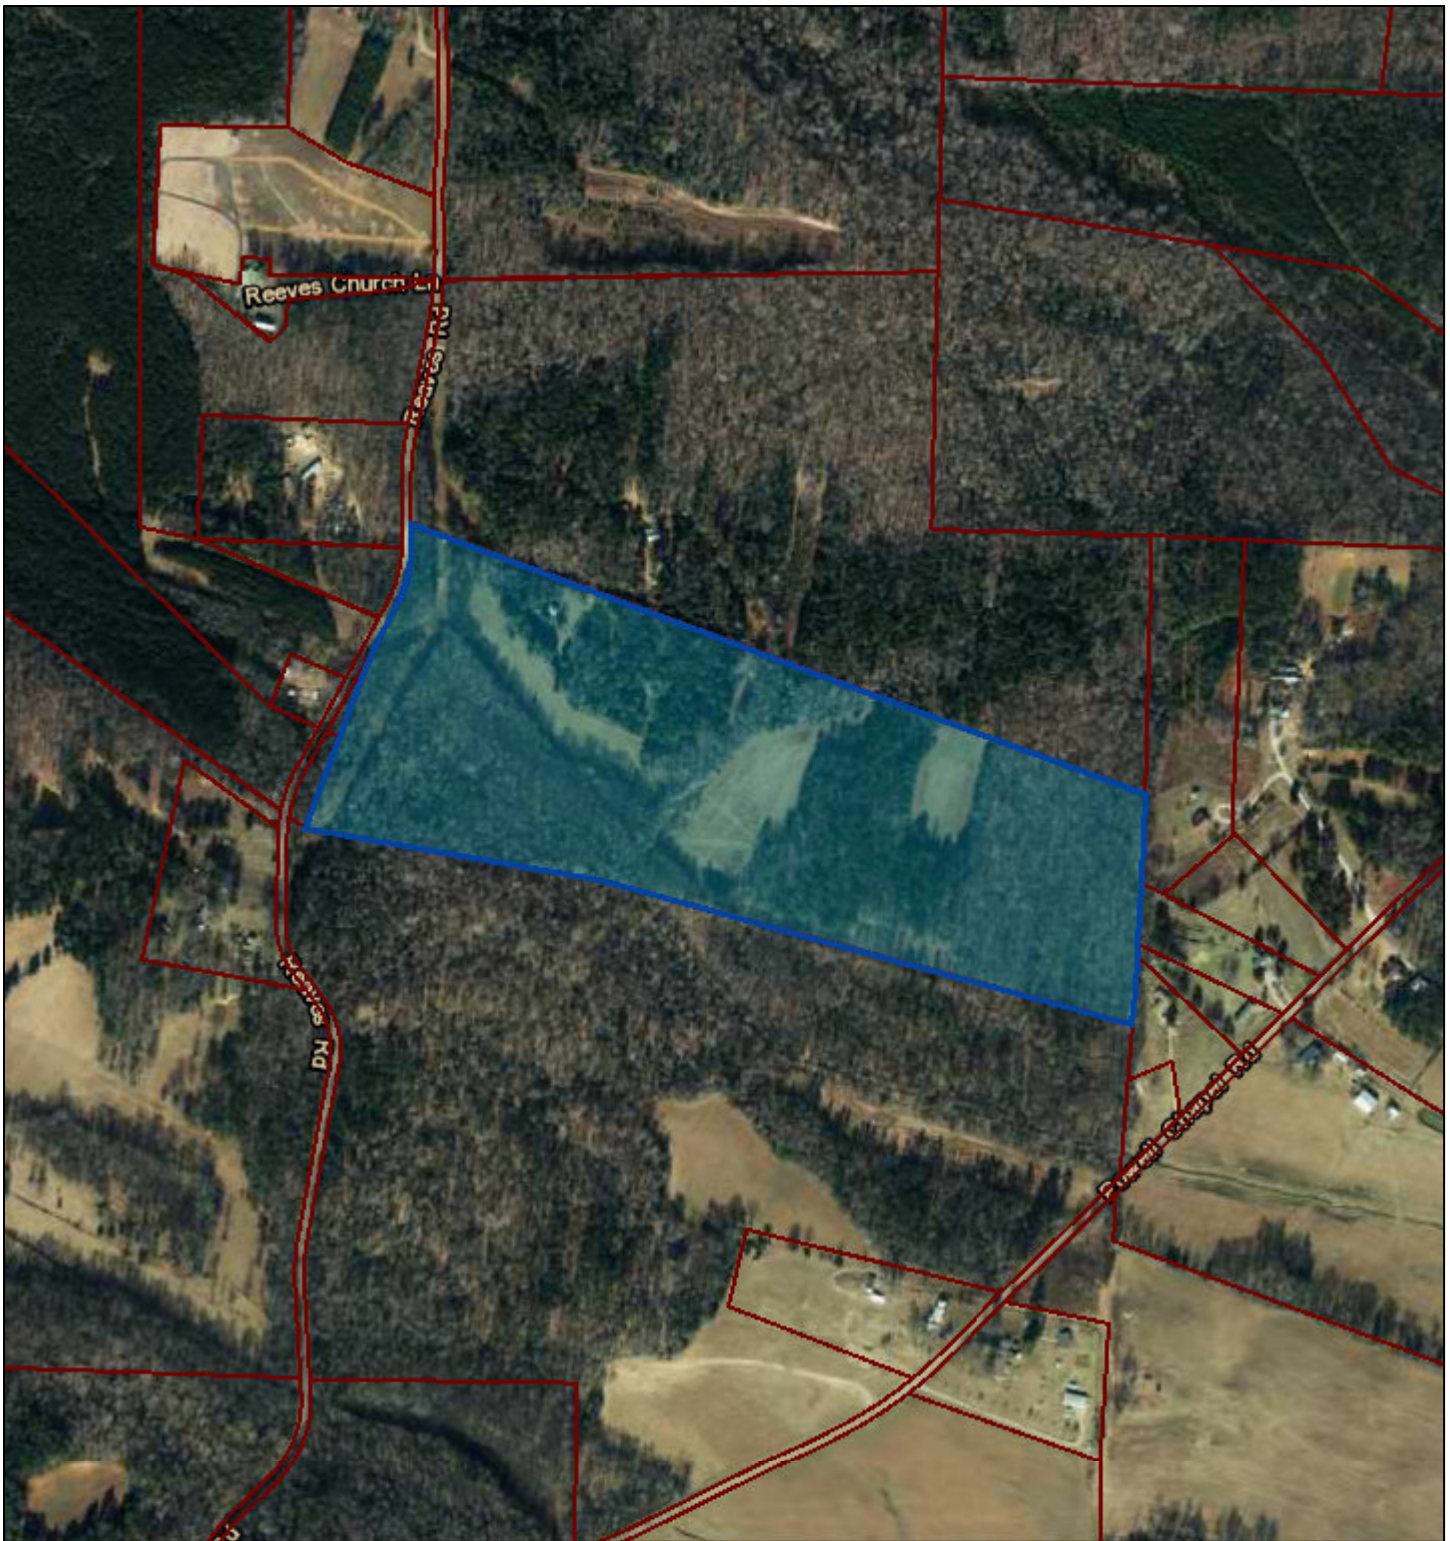

Hardeman County - Parcel: 152 010.01

Date: December 5, 2018
County: Hardeman
Owner: RUSHING GEORGE V ETUX
Address: REAVES RD
Parcel Number: 152 010.01
Deeded Acreage: 52.02
Calculated Acreage: 0
Date of Imagery: 2012

TN Comptroller - OLG
Esri, HERE, Garmin, © OpenStreetMap contributors
TDOT
State of Tennessee, Comptroller of the Treasury, Office of Local Government
(OLG)

The property lines are compiled from information maintained by your local county Assessor's office but are not conclusive evidence of property ownership in any court of law.