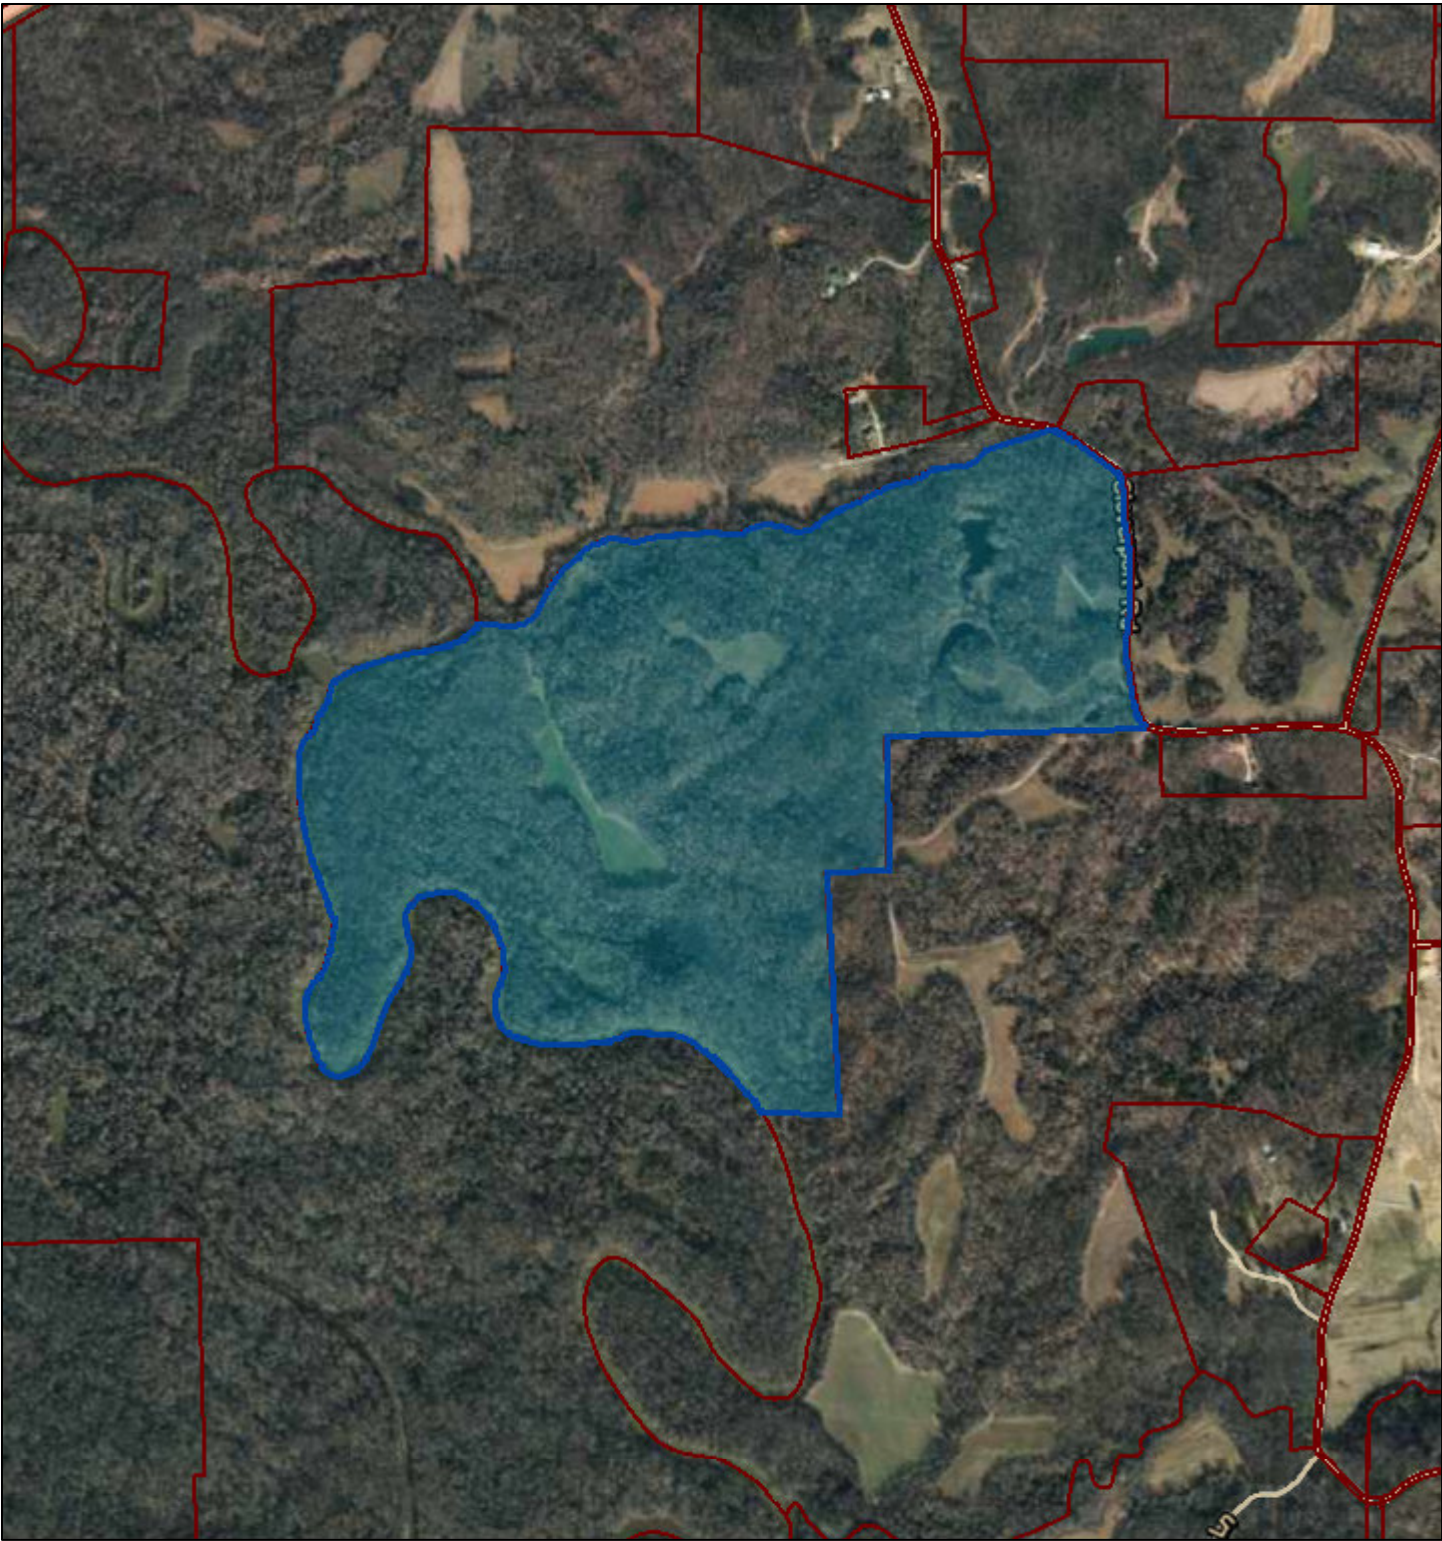

Hardeman County - Parcel: 042 008.00

March 8, 2017

TN Comptroller - OLG  
TDOT  
State of Tennessee, Comptroller of the Treasury, Office of Local Government (OLG)  
Esri, HERE, DeLorme, MapmyIndia, © OpenStreetMap contributors