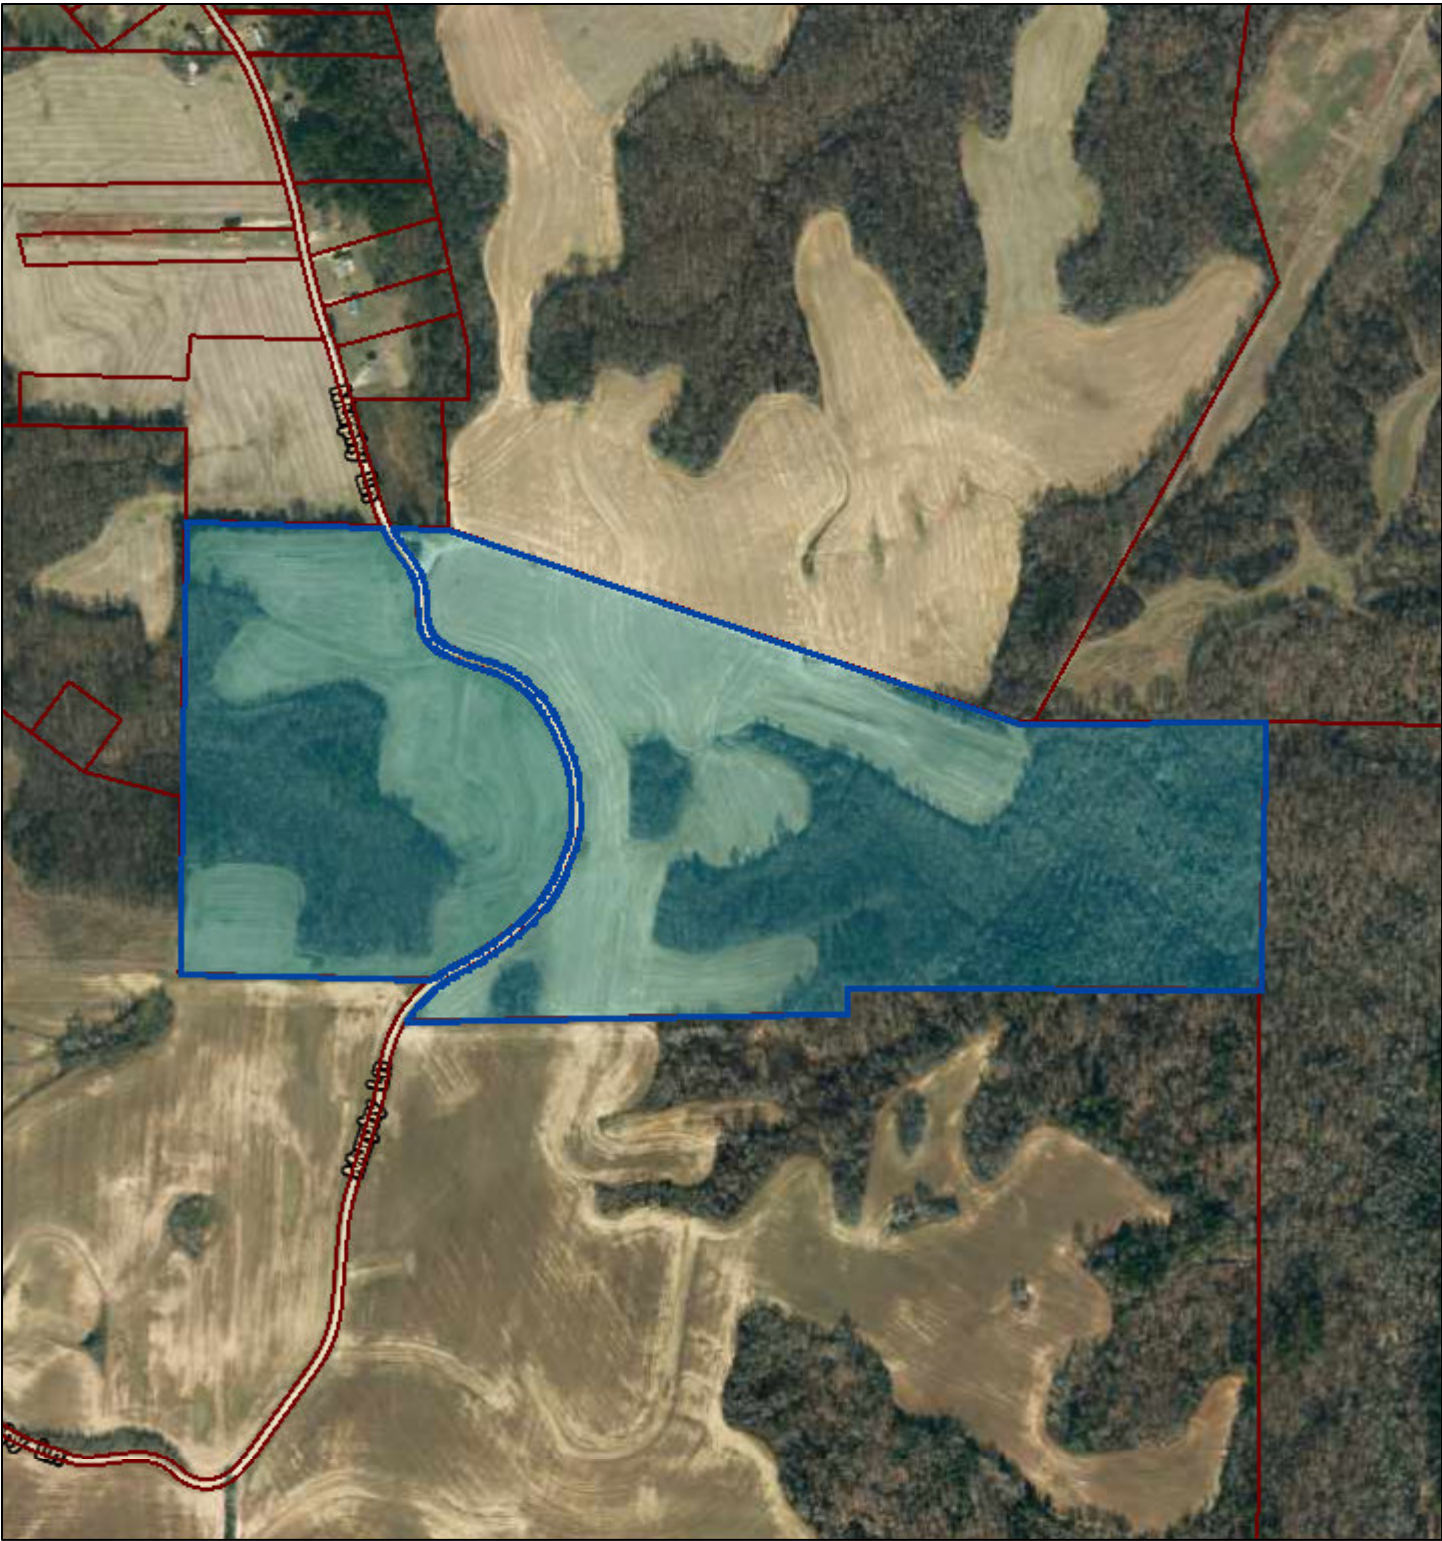

Hardeman County - Parcel: 063 014.00

Date: September 14, 2017
County: Hardeman
Owner: NORMENT ALVIN
Address: MURPHY LN
Parcel Number: 063 014.00
Deeded Acreage: 94.68
Calculated Acreage: 94.6
Date of Imagery: 2012

TN Comptroller - OLG
TDOT
State of Tennessee, Comptroller of the Treasury, Office of Local Government (OLG)
Esri, HERE, DeLorme, MapmyIndia, © OpenStreetMap contributors

The property lines are compiled from information maintained by your local county Assessor's office but are not conclusive evidence of property ownership in any court of law.