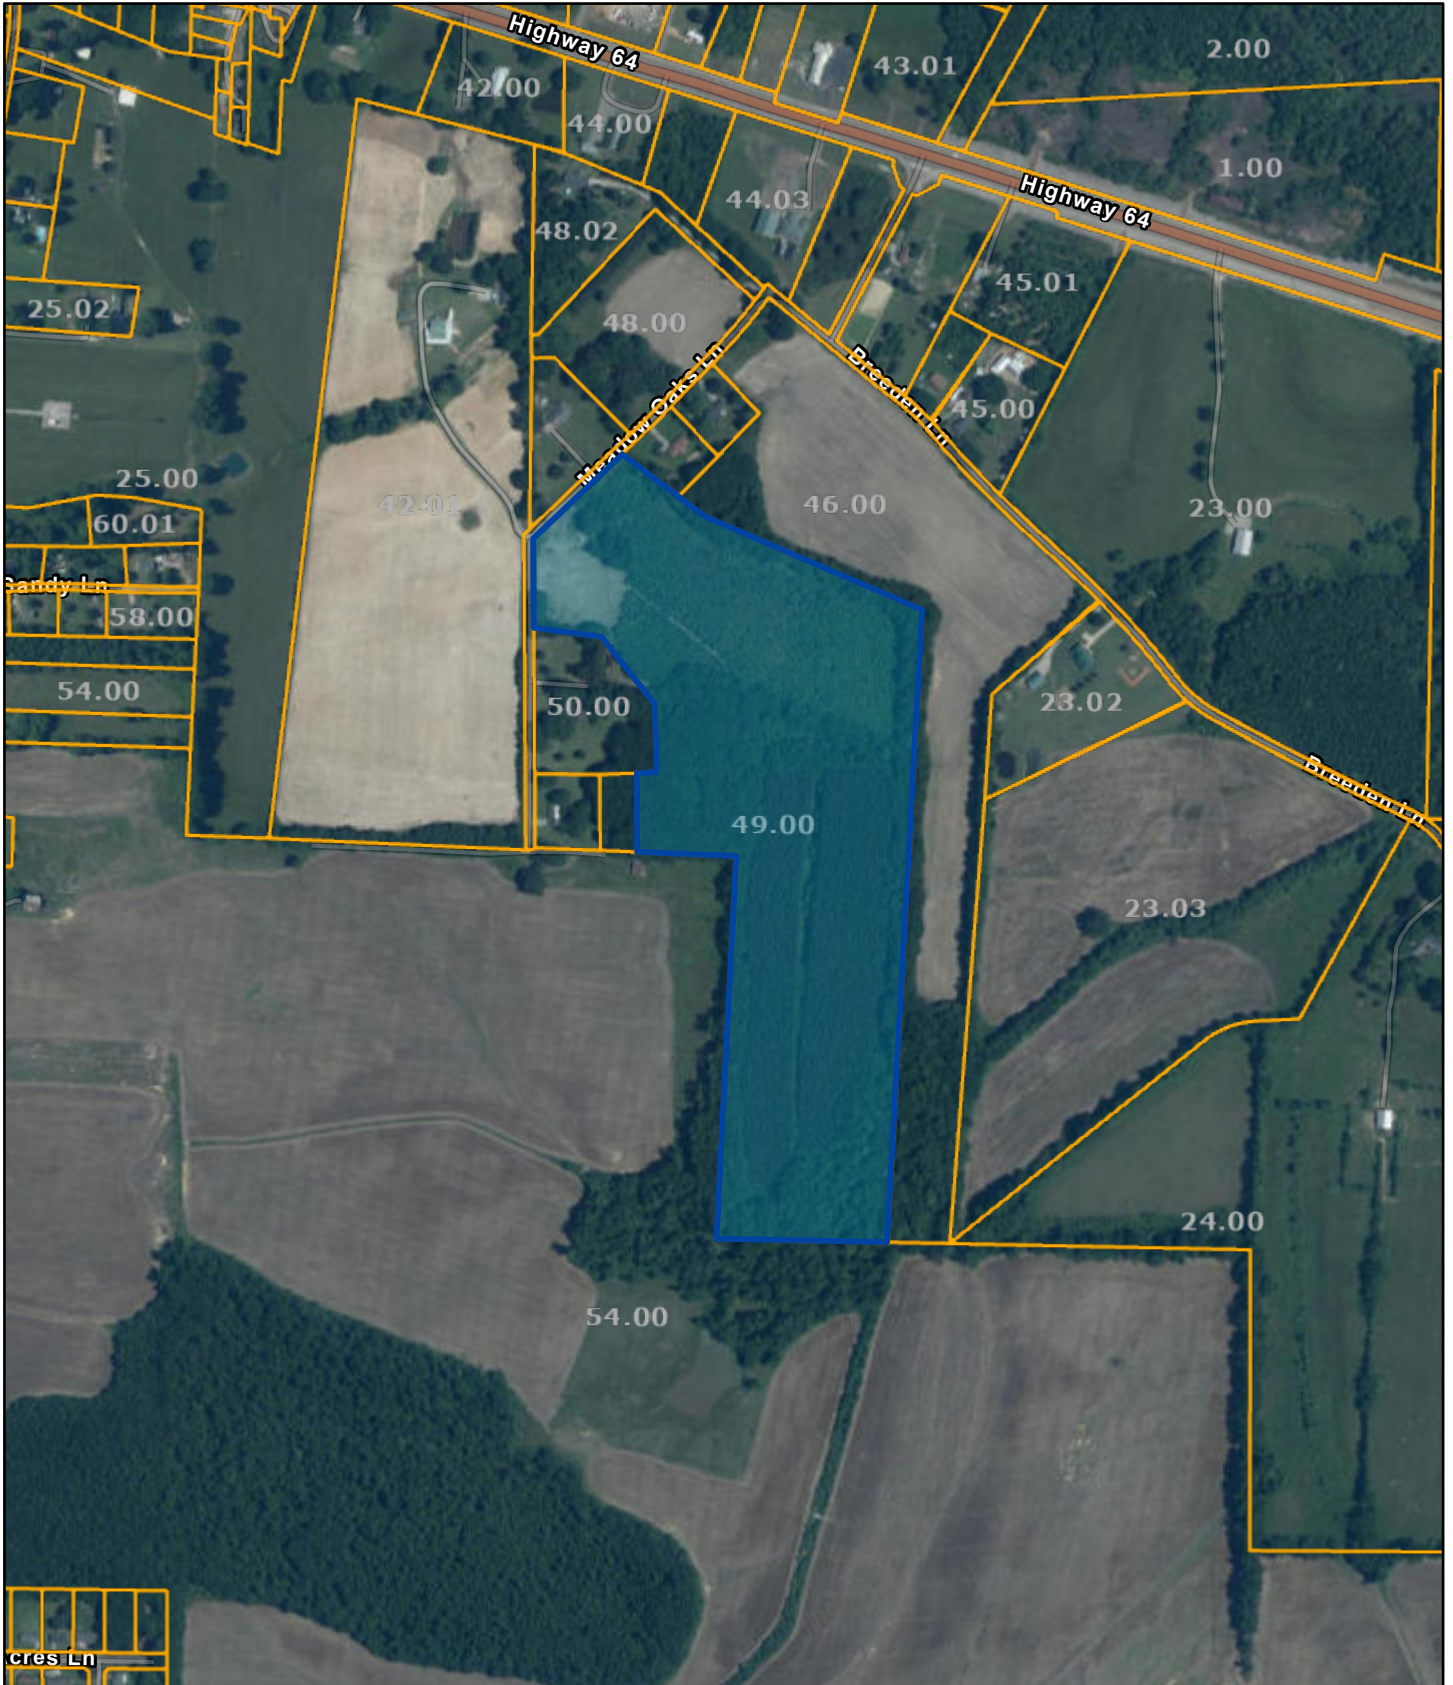

# Hardeman County - Parcel: 079 049.00

Date: October 3, 2024

County: Hardeman  
Owner: LY CHU AND MOUA MARC LY  
Address: MEADOW OAKS LN  
Parcel Number: 079 049.00  
Deeded Acreage: 37.84  
Calculated Acreage: 0  
Date of TDOT Imagery: 2020  
Date of Vexcel Imagery: 2023

The property lines are compiled from information maintained by your local county Assessor's office but are not conclusive evidence of property ownership in any court of law.