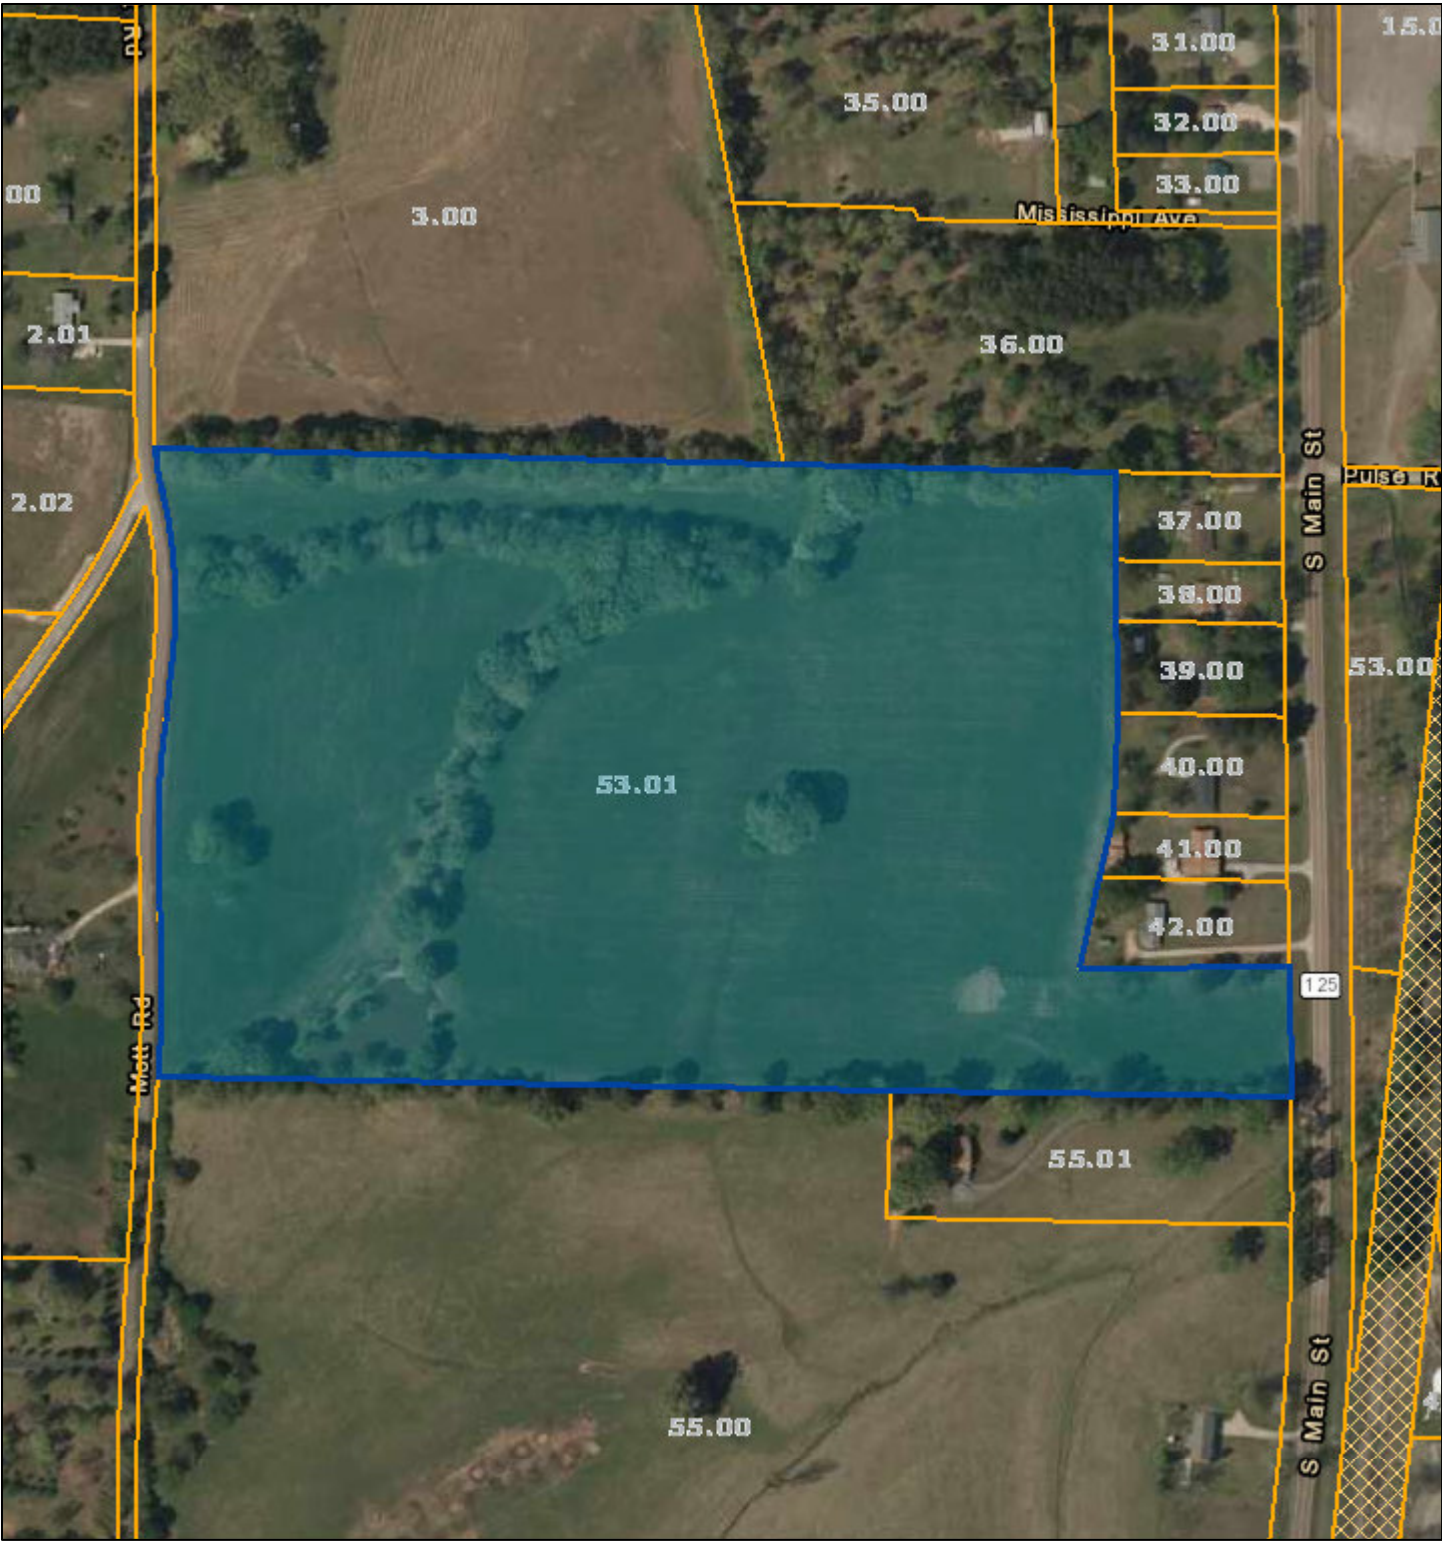

# Hardeman County - Parcel: 172 053.01

Date: December 20, 2020  
County: Hardeman  
Owner: TIPTON MATT ETUX REBECCA  
Address: MAIN ST S  
Parcel Number: 172 053.01  
Deeded Acreage: 17  
Calculated Acreage: 0  
Date of Imagery: 2016

Esri, HERE, Garmin, (c) OpenStreetMap contributors  
TN Comptroller - OLG  
TDOT  
State of Tennessee, Comptroller of the Treasury, Office of Local Government  
(OLG)

The property lines are compiled from information maintained by your local county Assessor's office but are not conclusive evidence of property ownership in any court of law.