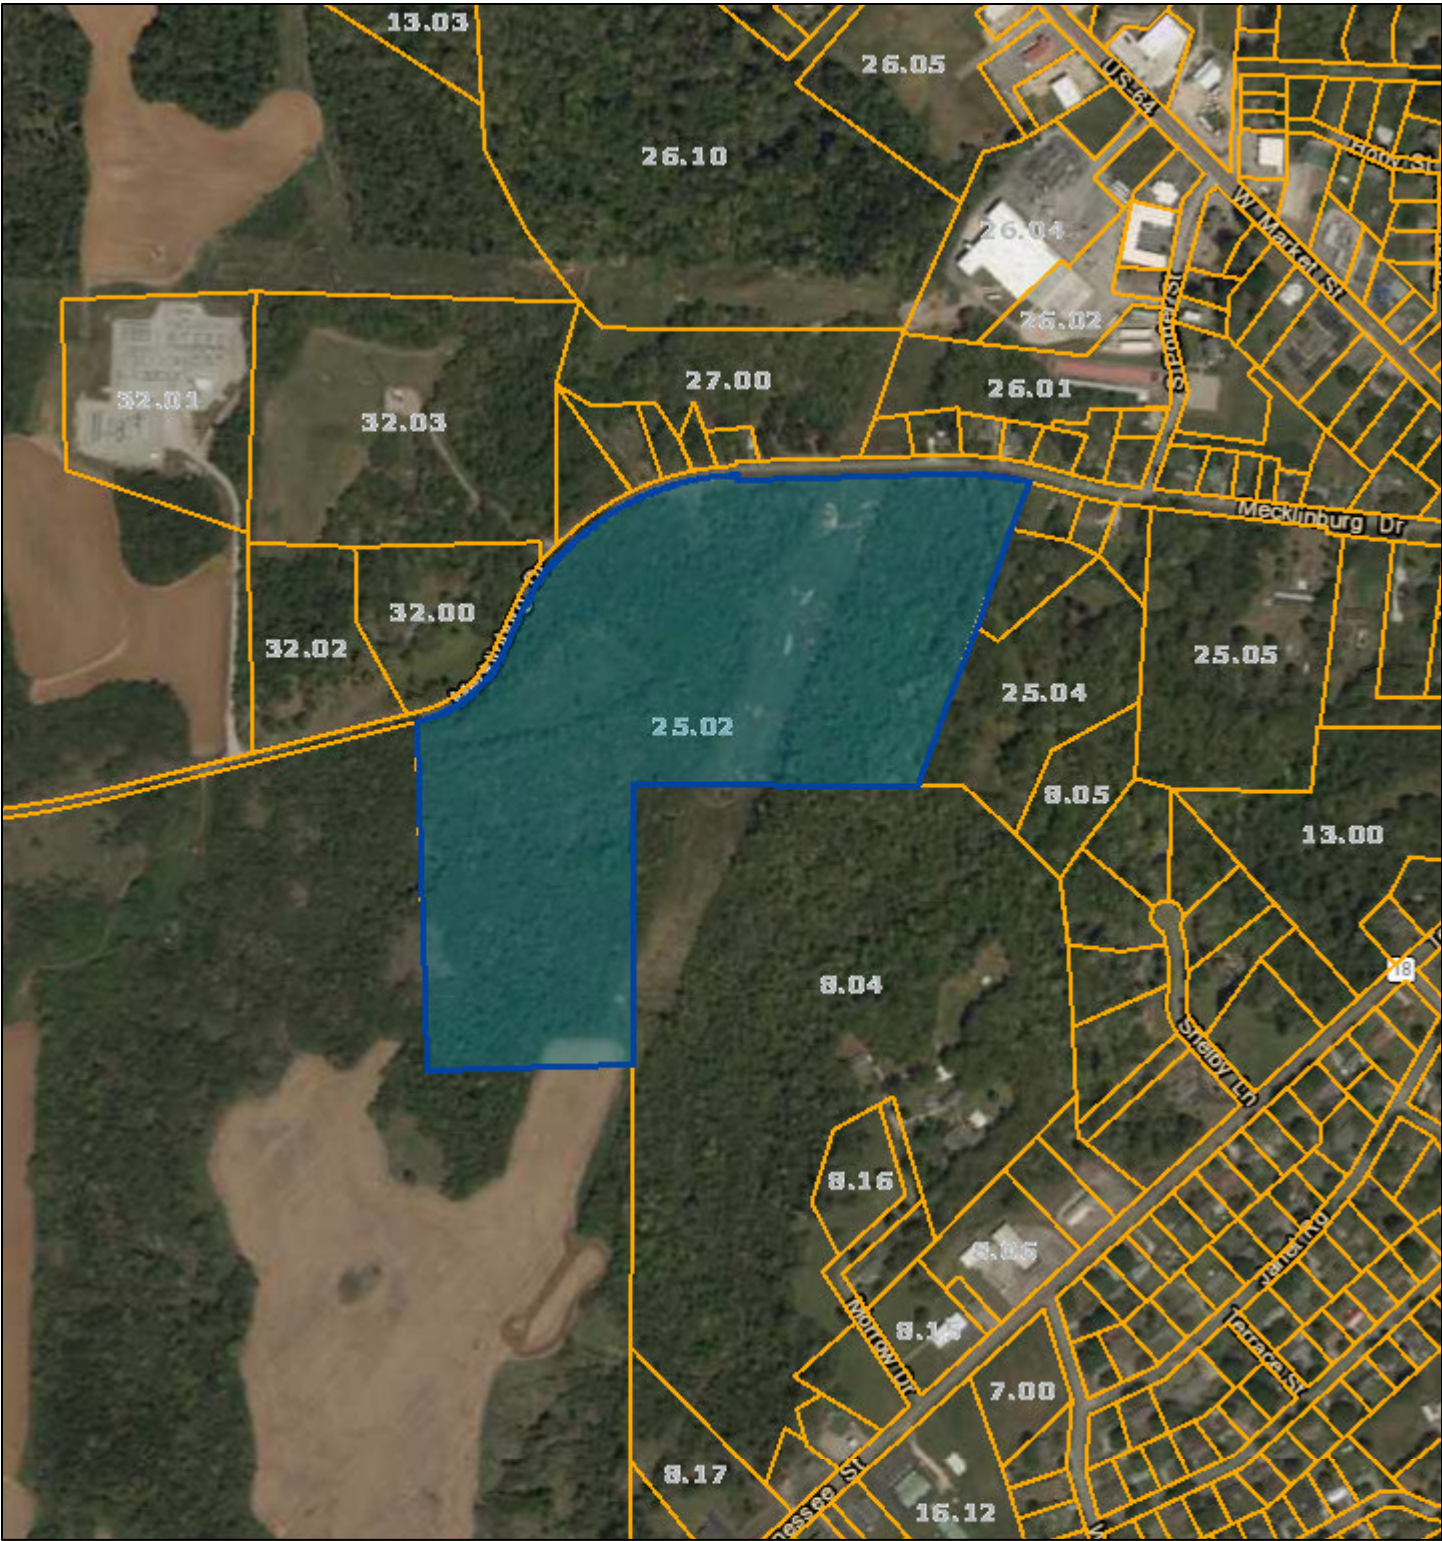

# Hardeman County - Parcel: 069 025.02

Date: September 20, 2019  
County: Hardeman  
Owner: PICKRELL KATHERINE BOYD  
Address: MECKLINBURG DR  
Parcel Number: 069 025.02  
Deeded Acreage: 30.57  
Calculated Acreage: 30.6  
Date of Imagery: 2016

Esri, HERE, Garmin, (c) OpenStreetMap contributors  
TN Comptroller - OLG  
TDOT  
State of Tennessee, Comptroller of the Treasury, Office of Local Government  
(OLG)

The property lines are compiled from information maintained by your local county Assessor's office but are not conclusive evidence of property ownership in any court of law.