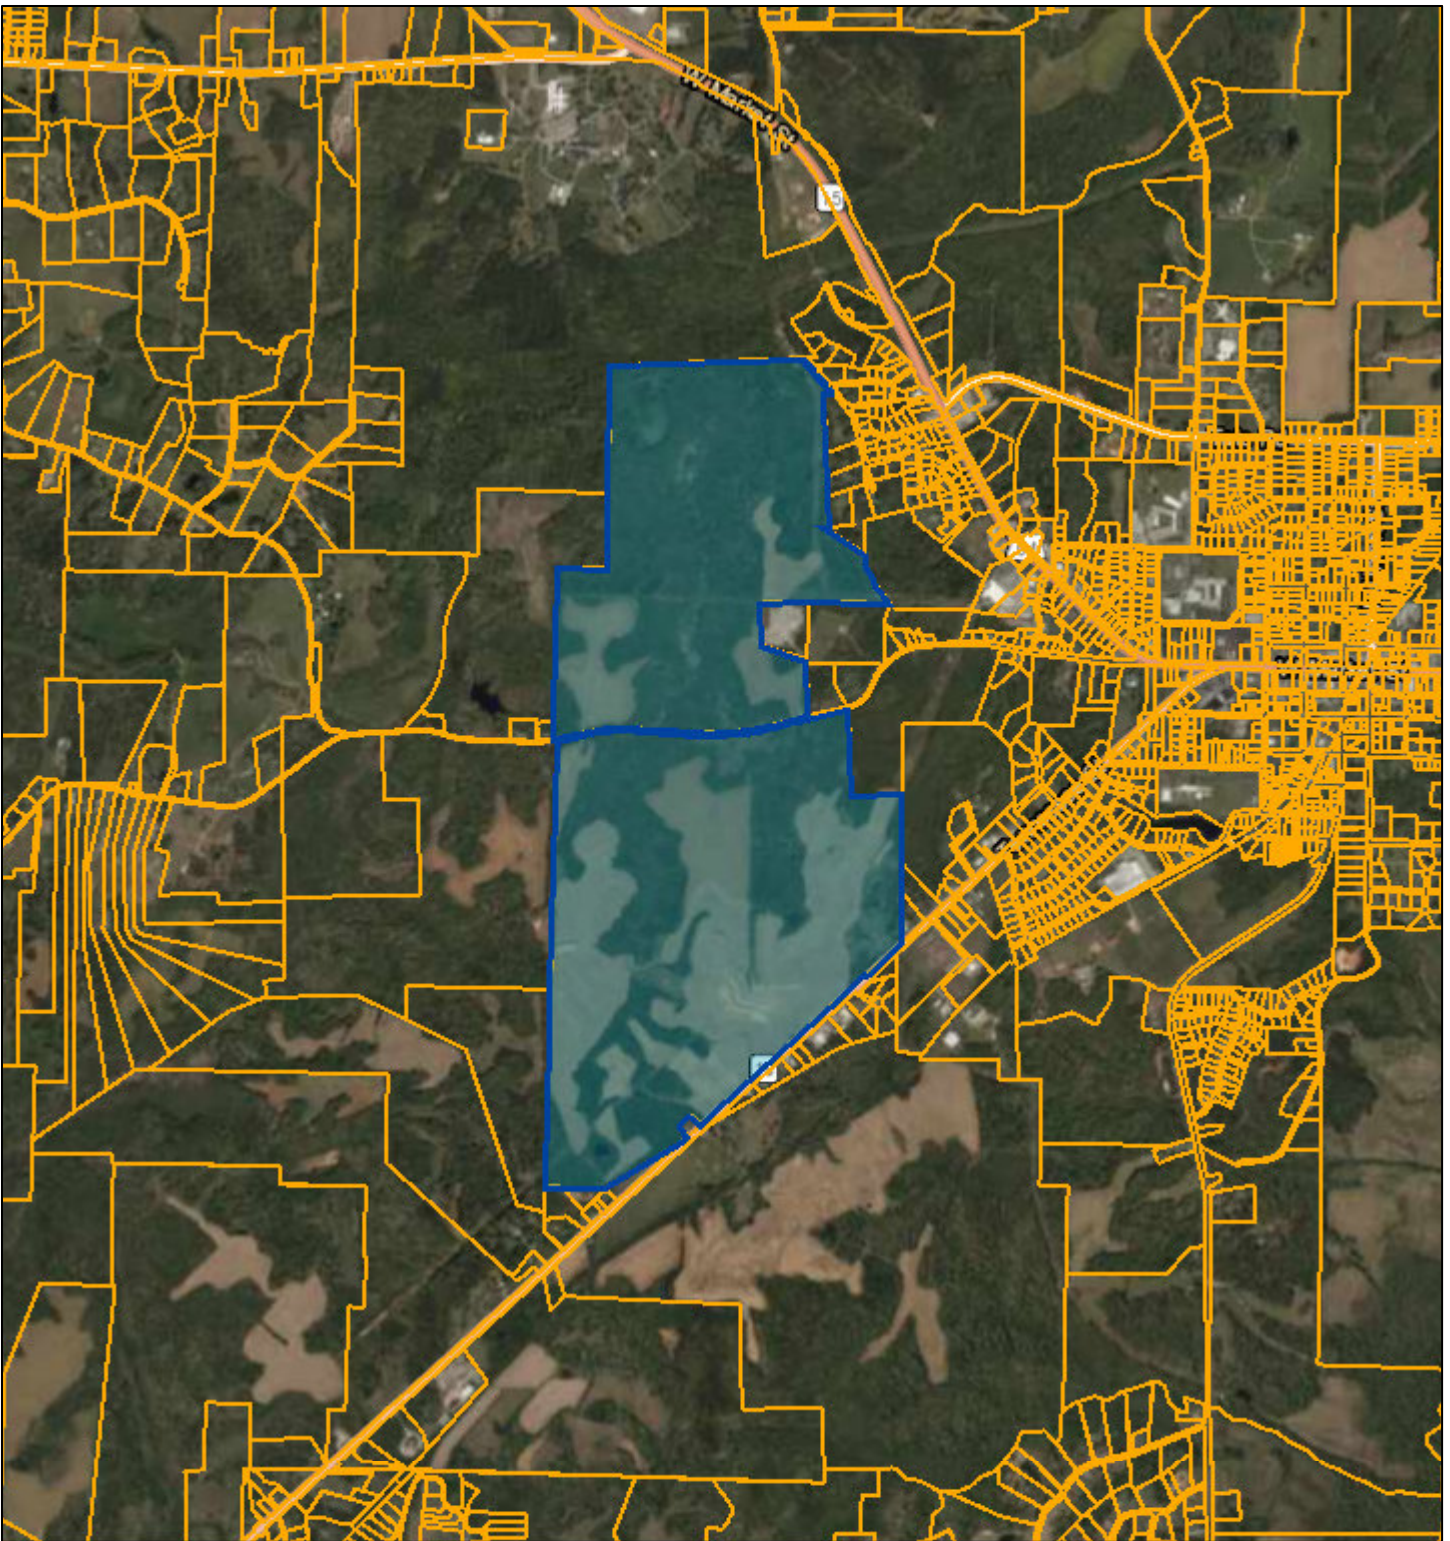

# Hardeman County - Parcel: 080 006.00

Date: September 19, 2019  
County: Hardeman  
Owner: PICKRELL KATHERINE BOYD  
Address: HWY 18 S MECKLINBURG DR  
Parcel Number: 080 006.00  
Deeded Acreage: 738.4  
Calculated Acreage: 738.4  
Date of Imagery: 2016

Esri, HERE, Garmin, (c) OpenStreetMap contributors  
TN Comptroller - OLG  
TDOT  
State of Tennessee, Comptroller of the Treasury, Office of Local Government  
(OLG)

The property lines are compiled from information maintained by your local county Assessor's office but are not conclusive evidence of property ownership in any court of law.