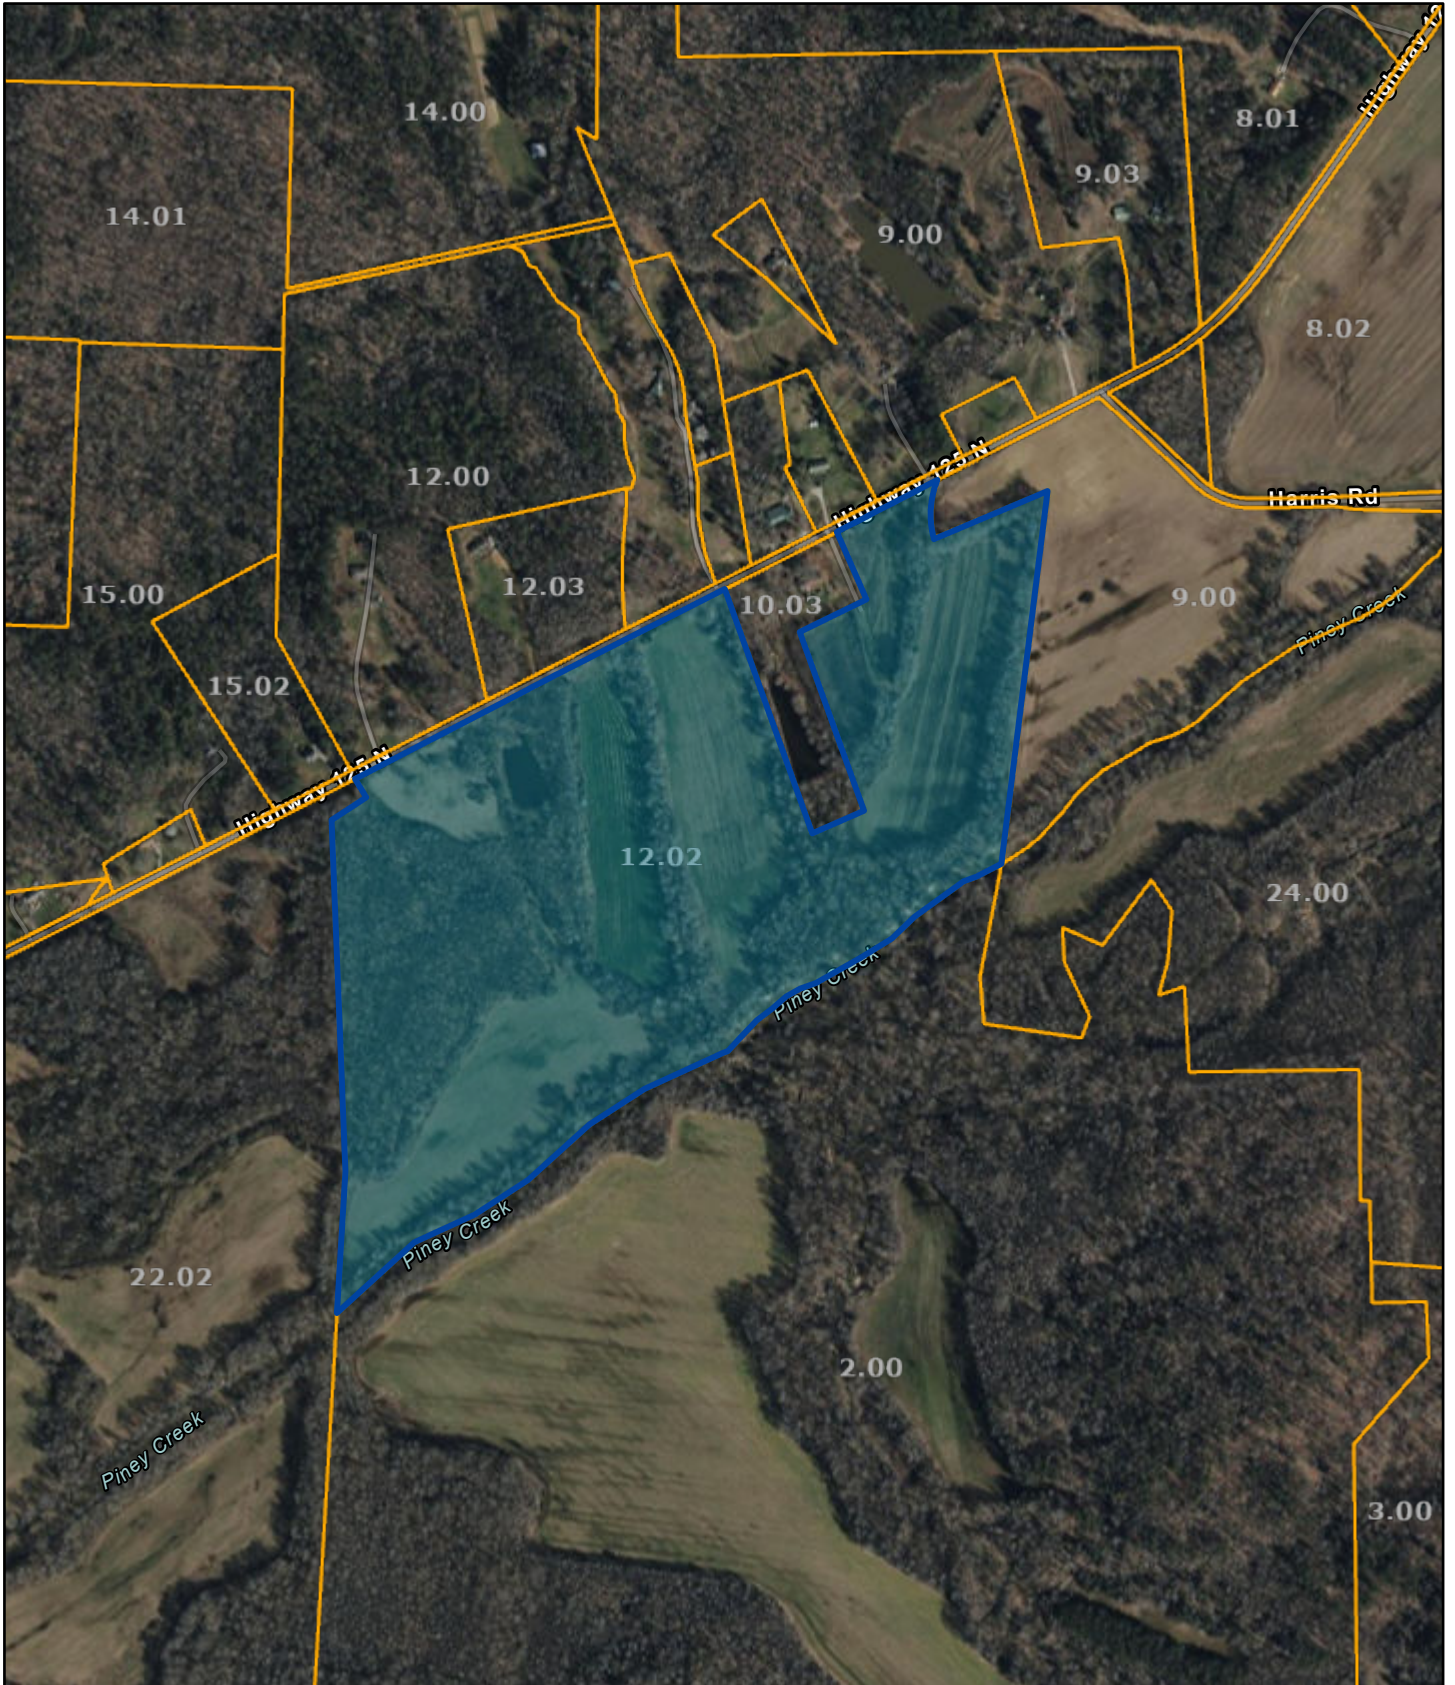

Hardeman County - Parcel: 058 012.02

Date: December 19, 2024

County: HARDEMAN
Owner: HOOPER TONY SAWMILL INC
Address: HWY 125 N
Parcel ID: 058 012.02
Deeded Acreage: 70.19
Calculated Acreage: 0
Vexcel Imagery Date: 2023

State of Tennessee, Comptroller of the Treasury, Division of Property Assessments (DPA), Esri Community Maps Contributors, © OpenStreetMap, Microsoft, Esri, TomTom, Garmin, SafeGraph, GeoTechnologies, Inc, METI/ NASA, USGS, EPA, NPS, US Census Bureau, USDA, USFWS

The property lines are compiled from information maintained by your local county Assessor's office but are not conclusive evidence of property ownership in any court of law.