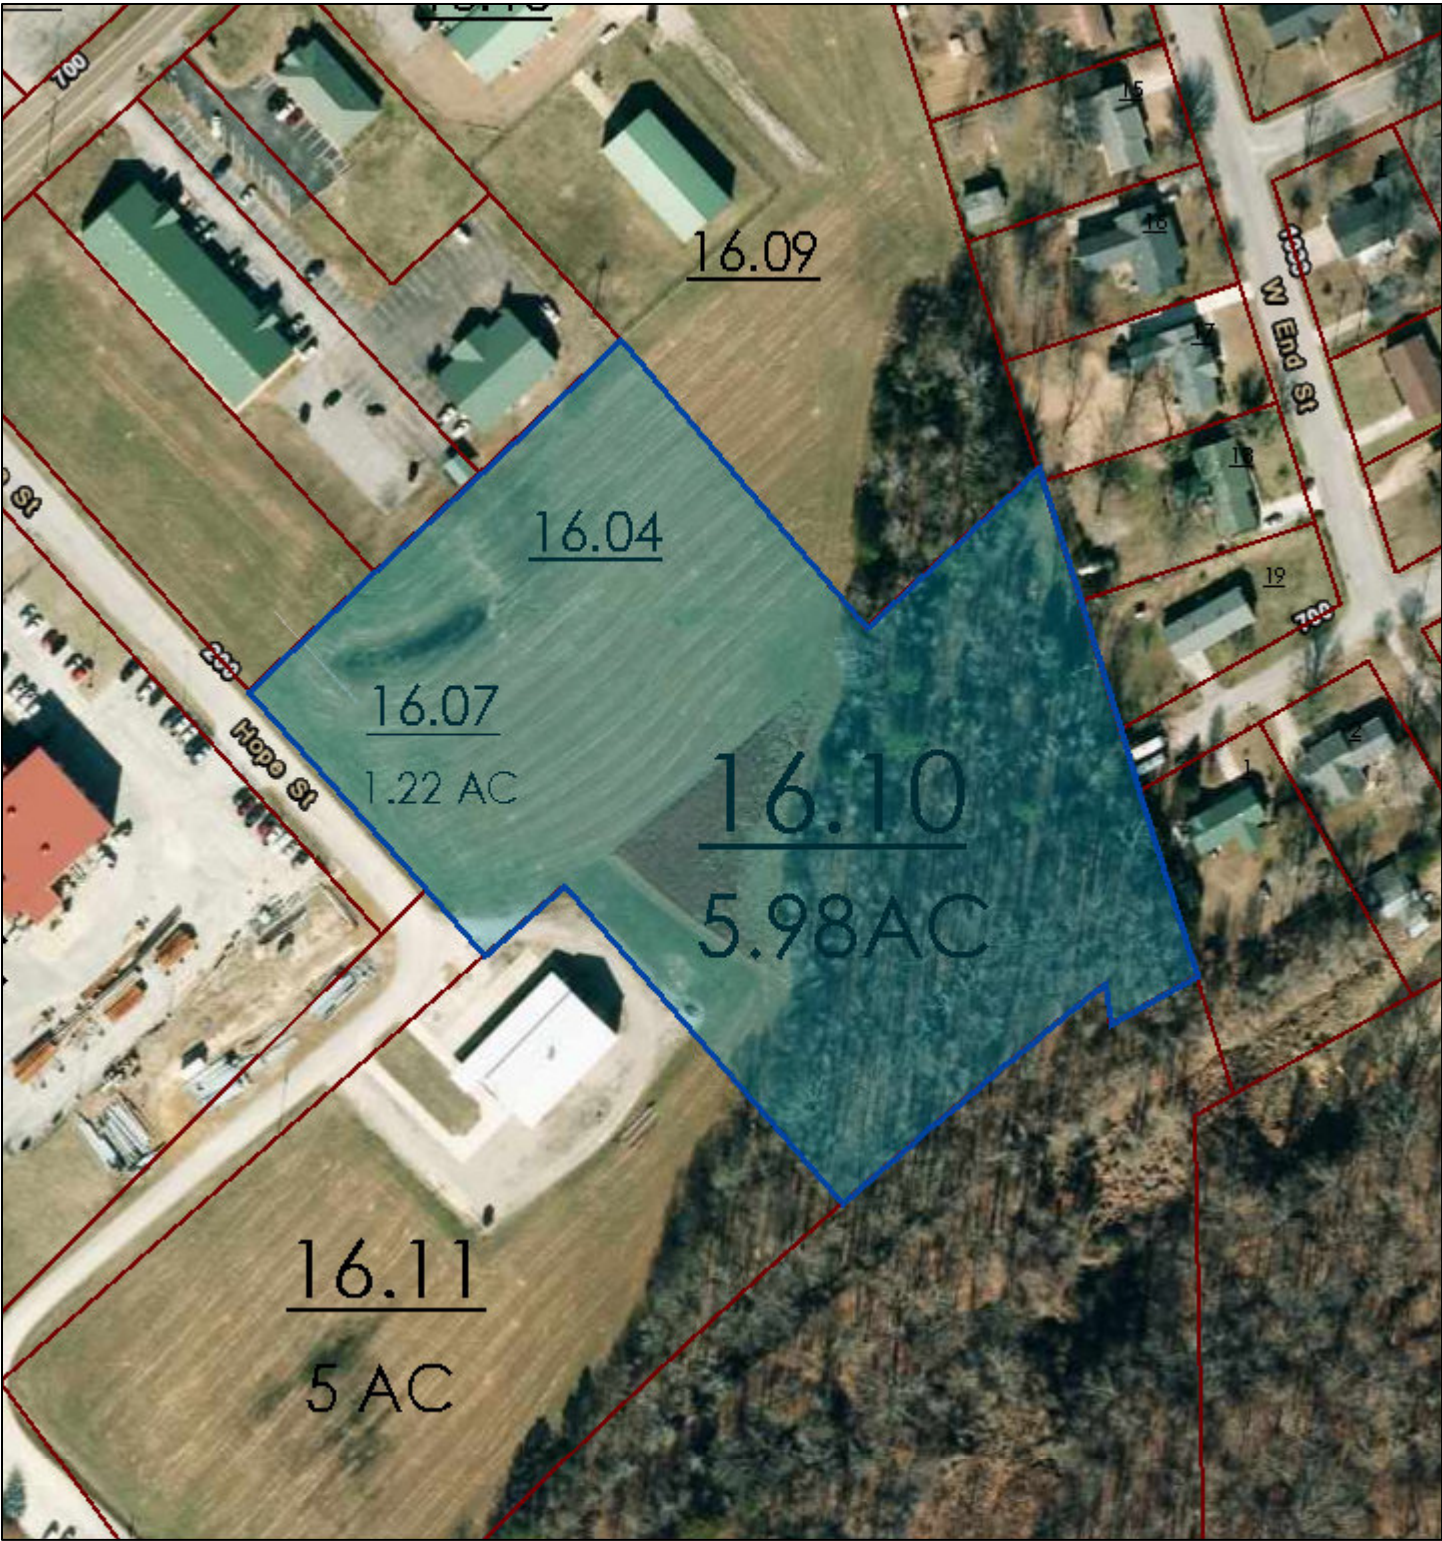

Hardeman County - Parcel: 080 016.10

Date: April 13, 2018
County: Hardeman
Owner: HEEREN CRAIG ETUX
Address: HOPE ST
Parcel Number: 080 016.10
Deeded Acreage: 5.91
Calculated Acreage: 0
Date of Imagery: 2012

TN Comptroller - OLG
Esri, HERE, Garmin, © OpenStreetMap contributors
TDOT
State of Tennessee, Comptroller of the Treasury, Office of Local Government
(OLG)

The property lines are compiled from information maintained by your local county Assessor's office but are not conclusive evidence of property ownership in any court of law.