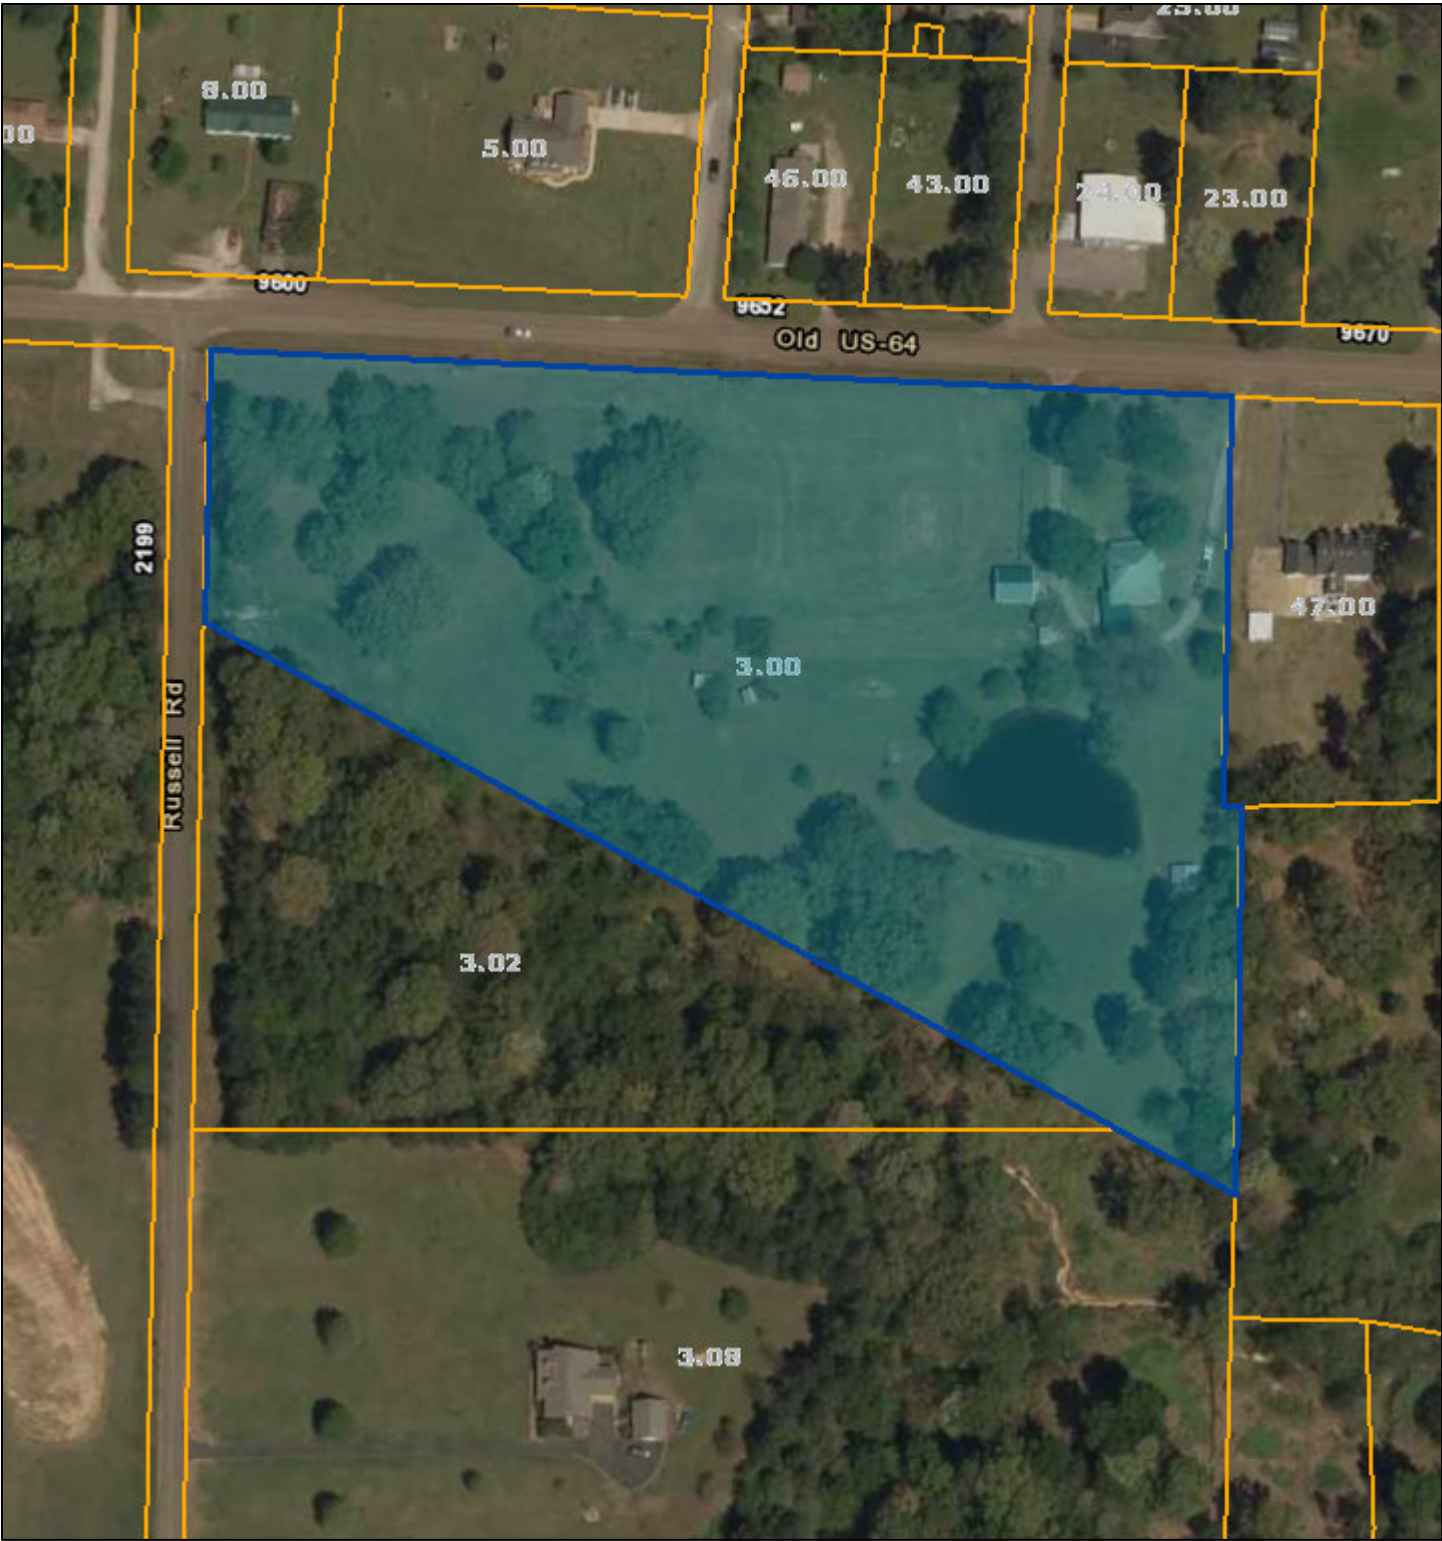

Hardeman County - Parcel: 068 003.00

Date: August 10, 2020  
County: Hardeman  
Owner: HETSEL JOSEPH E  
Address: OLD HWY 64 9640  
Parcel Number: 068 003.00  
Deeded Acreage: 8.18  
Calculated Acreage: 0  
Date of Imagery: 2016

Esri, HERE, Garmin, (c) OpenStreetMap contributors  
TN Comptroller - OLG  
TDOT  
State of Tennessee, Comptroller of the Treasury, Office of Local Government  
(OLG)

The property lines are compiled from information maintained by your local county Assessor's office but are not conclusive evidence of property ownership in any court of law.