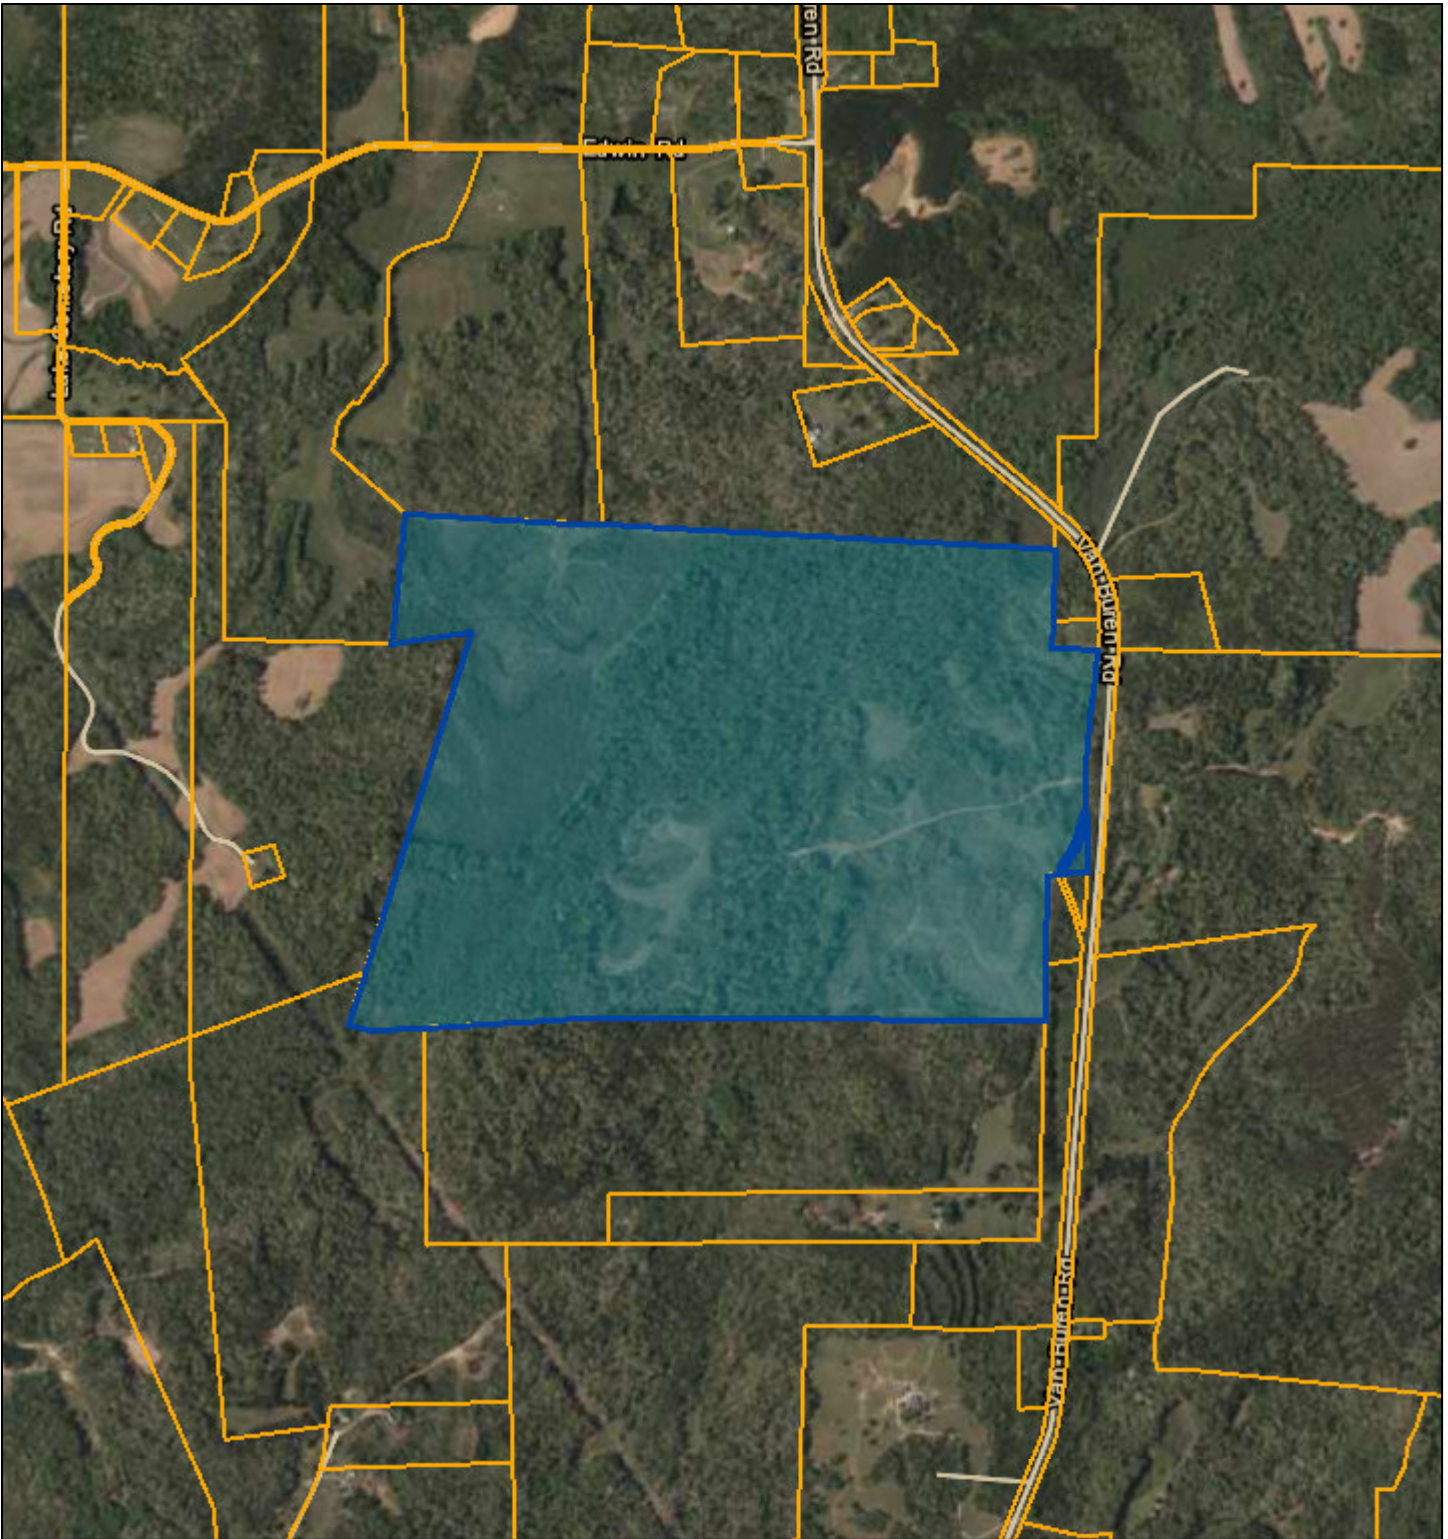

Hardeman County - Parcel: 148 001.00

Date: July 9, 2019
County: Hardeman
Owner: ALBERSON RONNIE
Address: VAN BUREN RD 9460
Parcel Number: 148 001.00
Deeded Acreage: 302.1
Calculated Acreage: 0
Date of Imagery: 2016

Esri, HERE, Garmin, (c) OpenStreetMap contributors
TN Comptroller - OLG
TDOT
State of Tennessee, Comptroller of the Treasury, Office of Local Government
(OLG)

The property lines are compiled from information maintained by your local county Assessor's office but are not conclusive evidence of property ownership in any court of law.