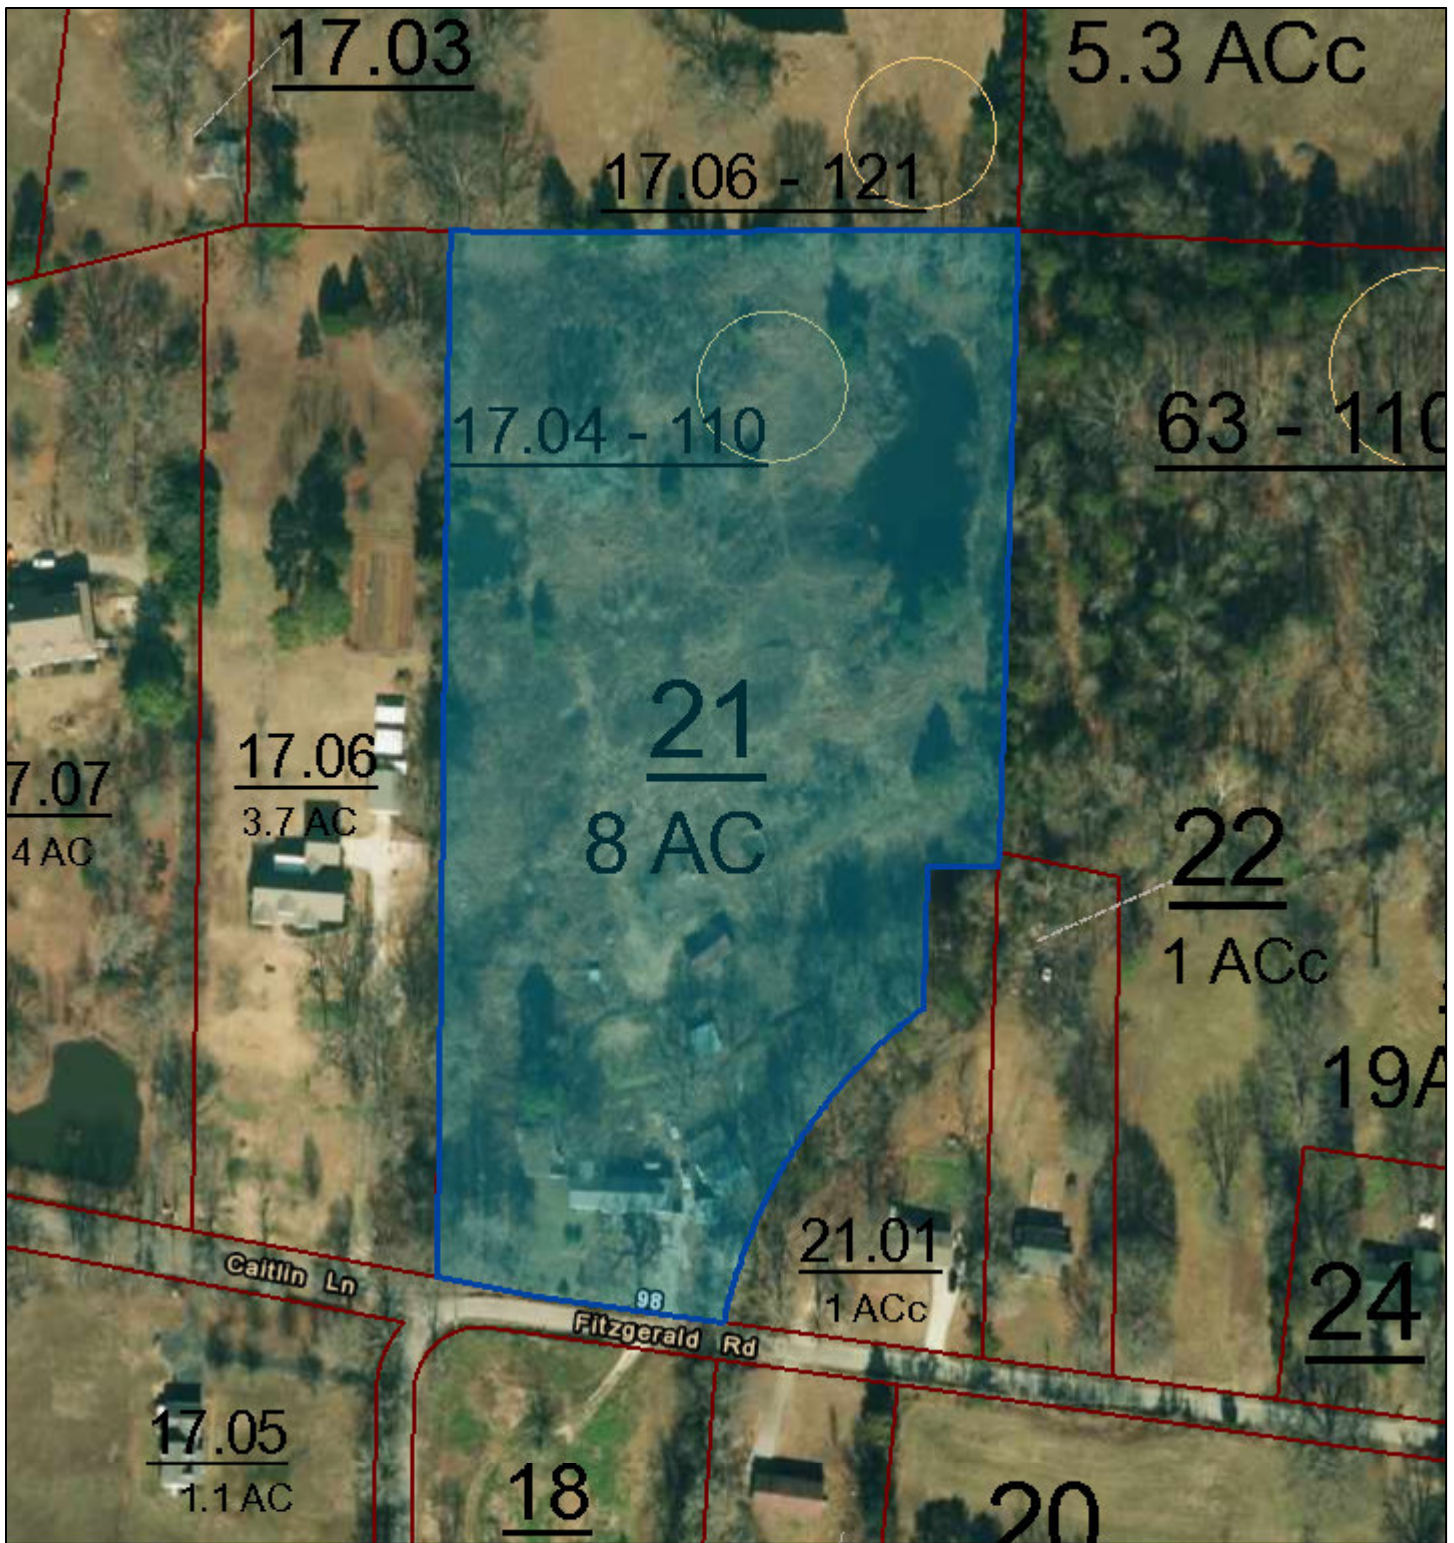

Madison County - Parcel: 121 021.00

Date: August 18, 2018
County: Madison
Owner: HURT WILLIAM
Address: FITZGERALD RD 93
Parcel Number: 121 021.00
Deeded Acreage: 8
Calculated Acreage: 0
Date of Imagery: 2012

TN Comptroller - OLG
Esri, HERE, Garmin, © OpenStreetMap contributors
TDOT
State of Tennessee, Comptroller of the Treasury, Office of Local Government
(OLG)

The property lines are compiled from information maintained by your local county Assessor's office but are not conclusive evidence of property ownership in any court of law.