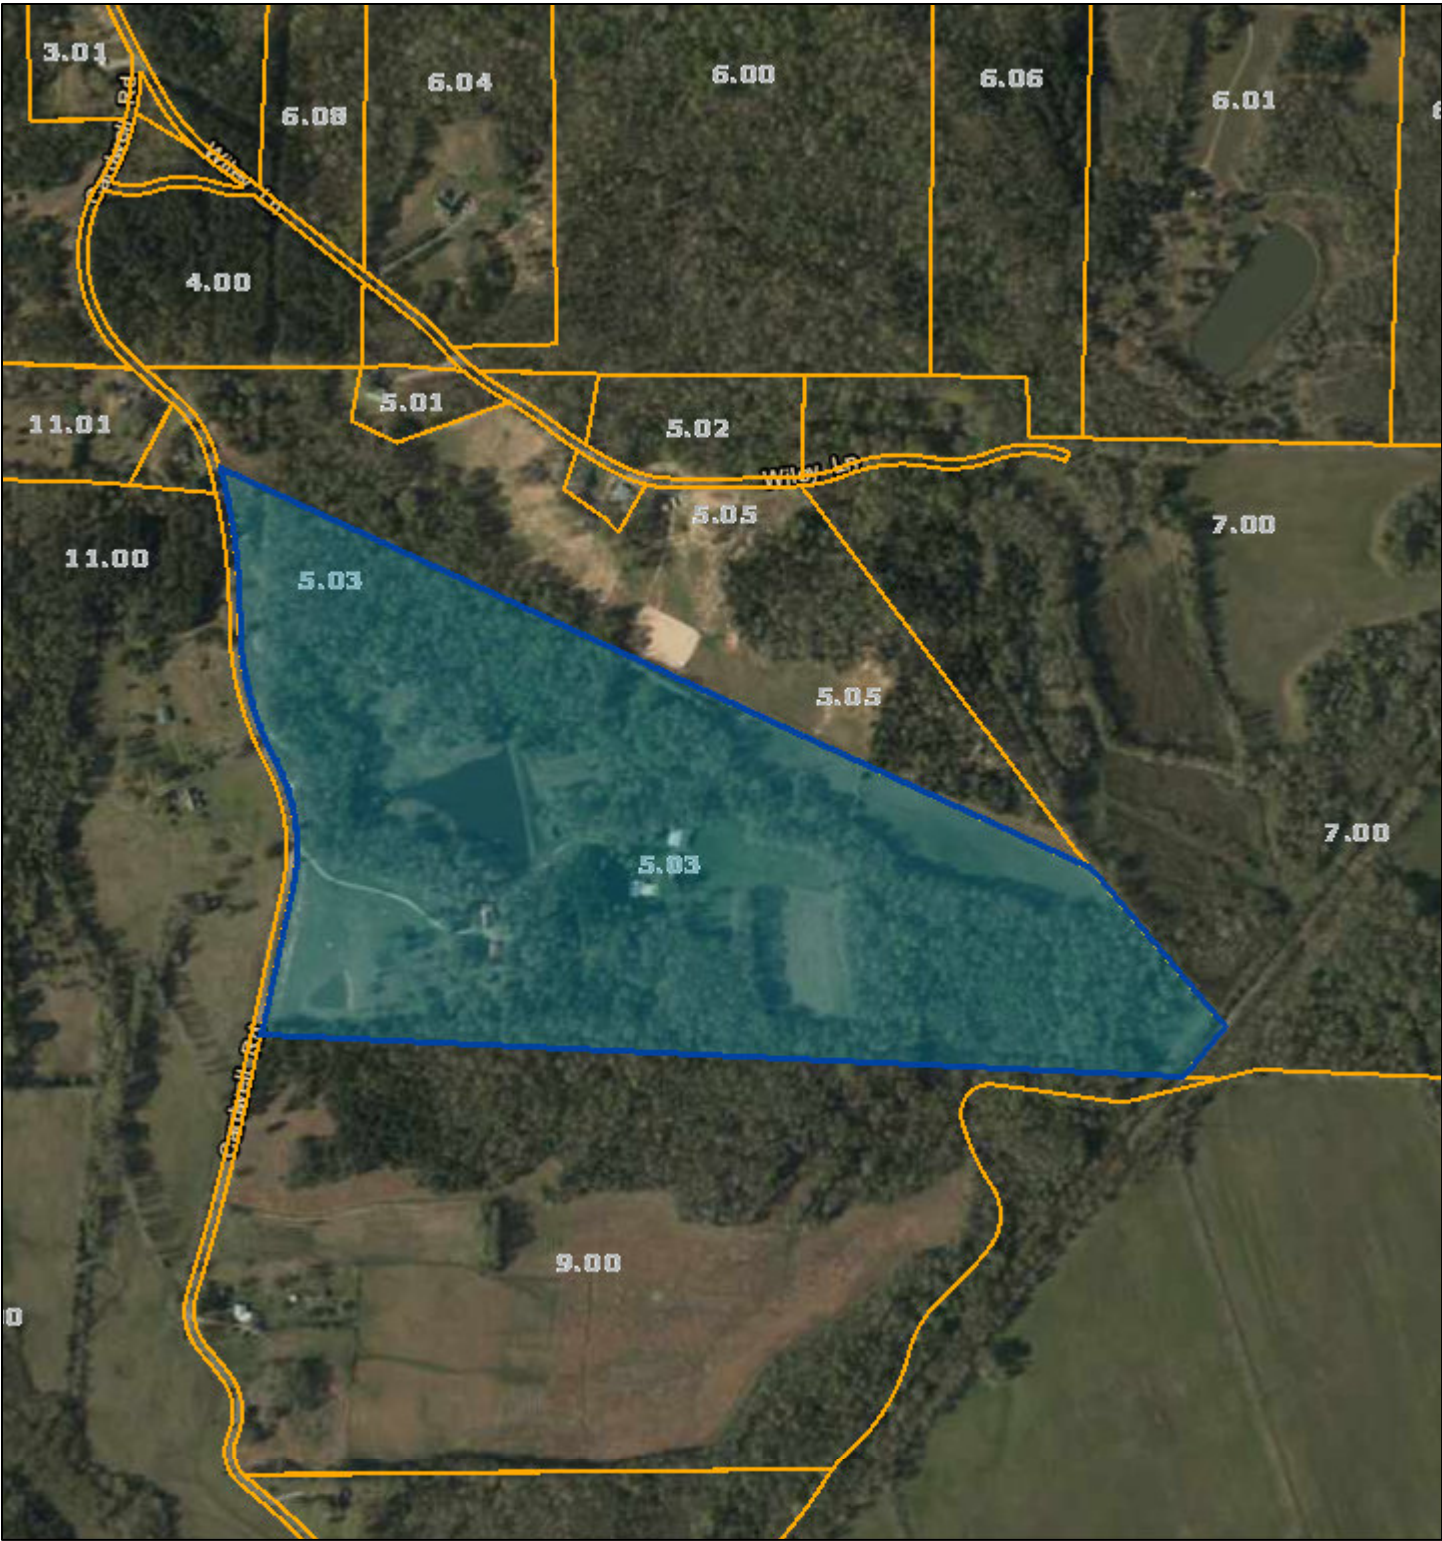

Hardeman County - Parcel: 179 005.03

Date: June 1, 2021
 County: Hardeman
 Owner: ENGELBERG NANCY B
 Address: CARDWELL RD 805
 Parcel Number: 179 005.03
 Deeded Acreage: 77.5
 Calculated Acreage: 0
 Date of Imagery: 2016

Esri, HERE, Garmin, (c) OpenStreetMap contributors
 TN Comptroller - OLG
 TDOT
 State of Tennessee, Comptroller of the Treasury, Office of Local Government
 (OLG)

The property lines are compiled from information maintained by your local county Assessor's office but are not conclusive evidence of property ownership in any court of law.