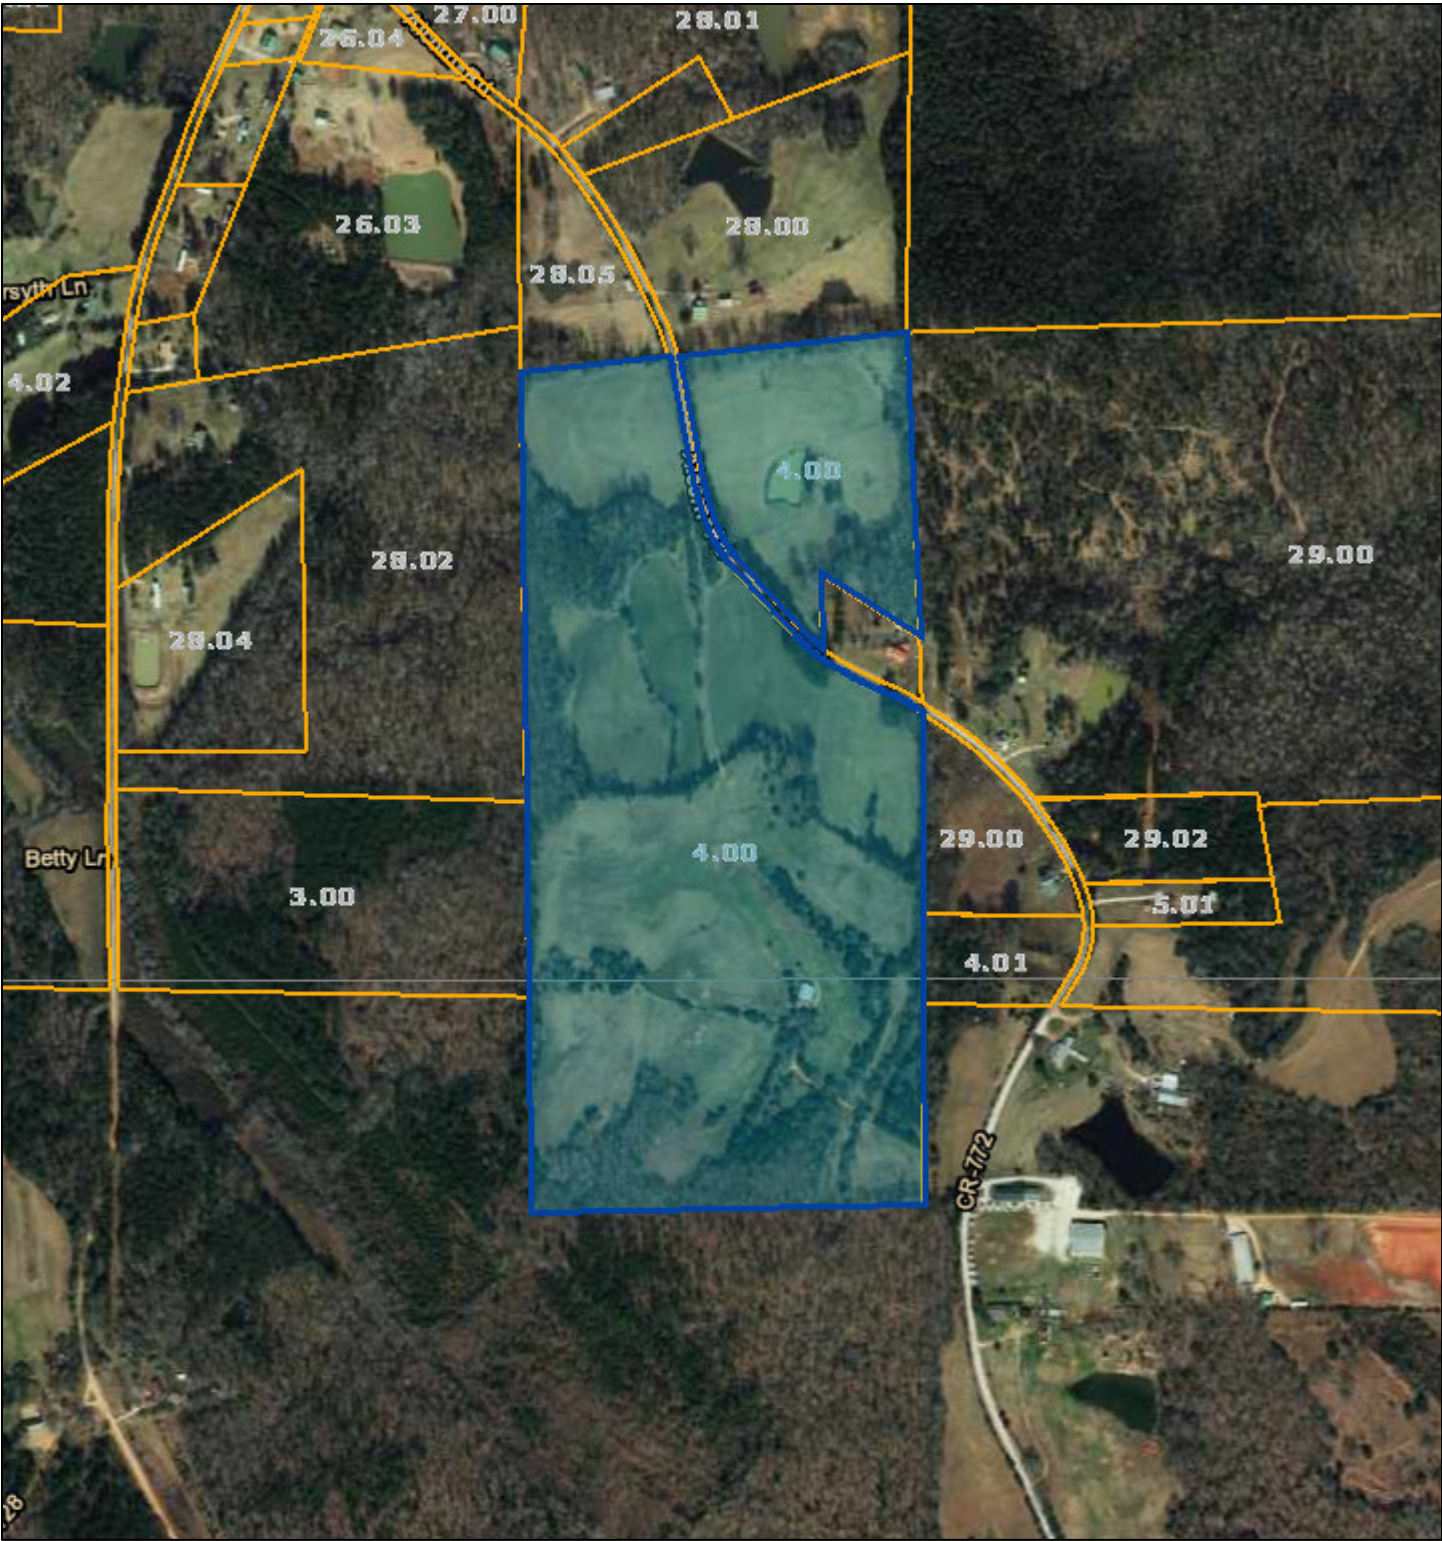

Hardeman County - Parcel: 196 004.00

Date: March 18, 2019  
 County: Hardeman  
 Owner: PRINCE L Z PROPERTIES LLC  
 Address: ALCORN RD  
 Parcel Number: 196 004.00  
 Deeded Acreage: 59.5  
 Calculated Acreage: 59.5  
 Date of Imagery: 2012

TN Comptroller - OLG  
 Esri, HERE, Garmin, © OpenStreetMap contributors  
 TDOT  
 State of Tennessee, Comptroller of the Treasury, Office of Local Government  
 (OLG)

The property lines are compiled from information maintained by your local county Assessor's office but are not conclusive evidence of property ownership in any court of law.