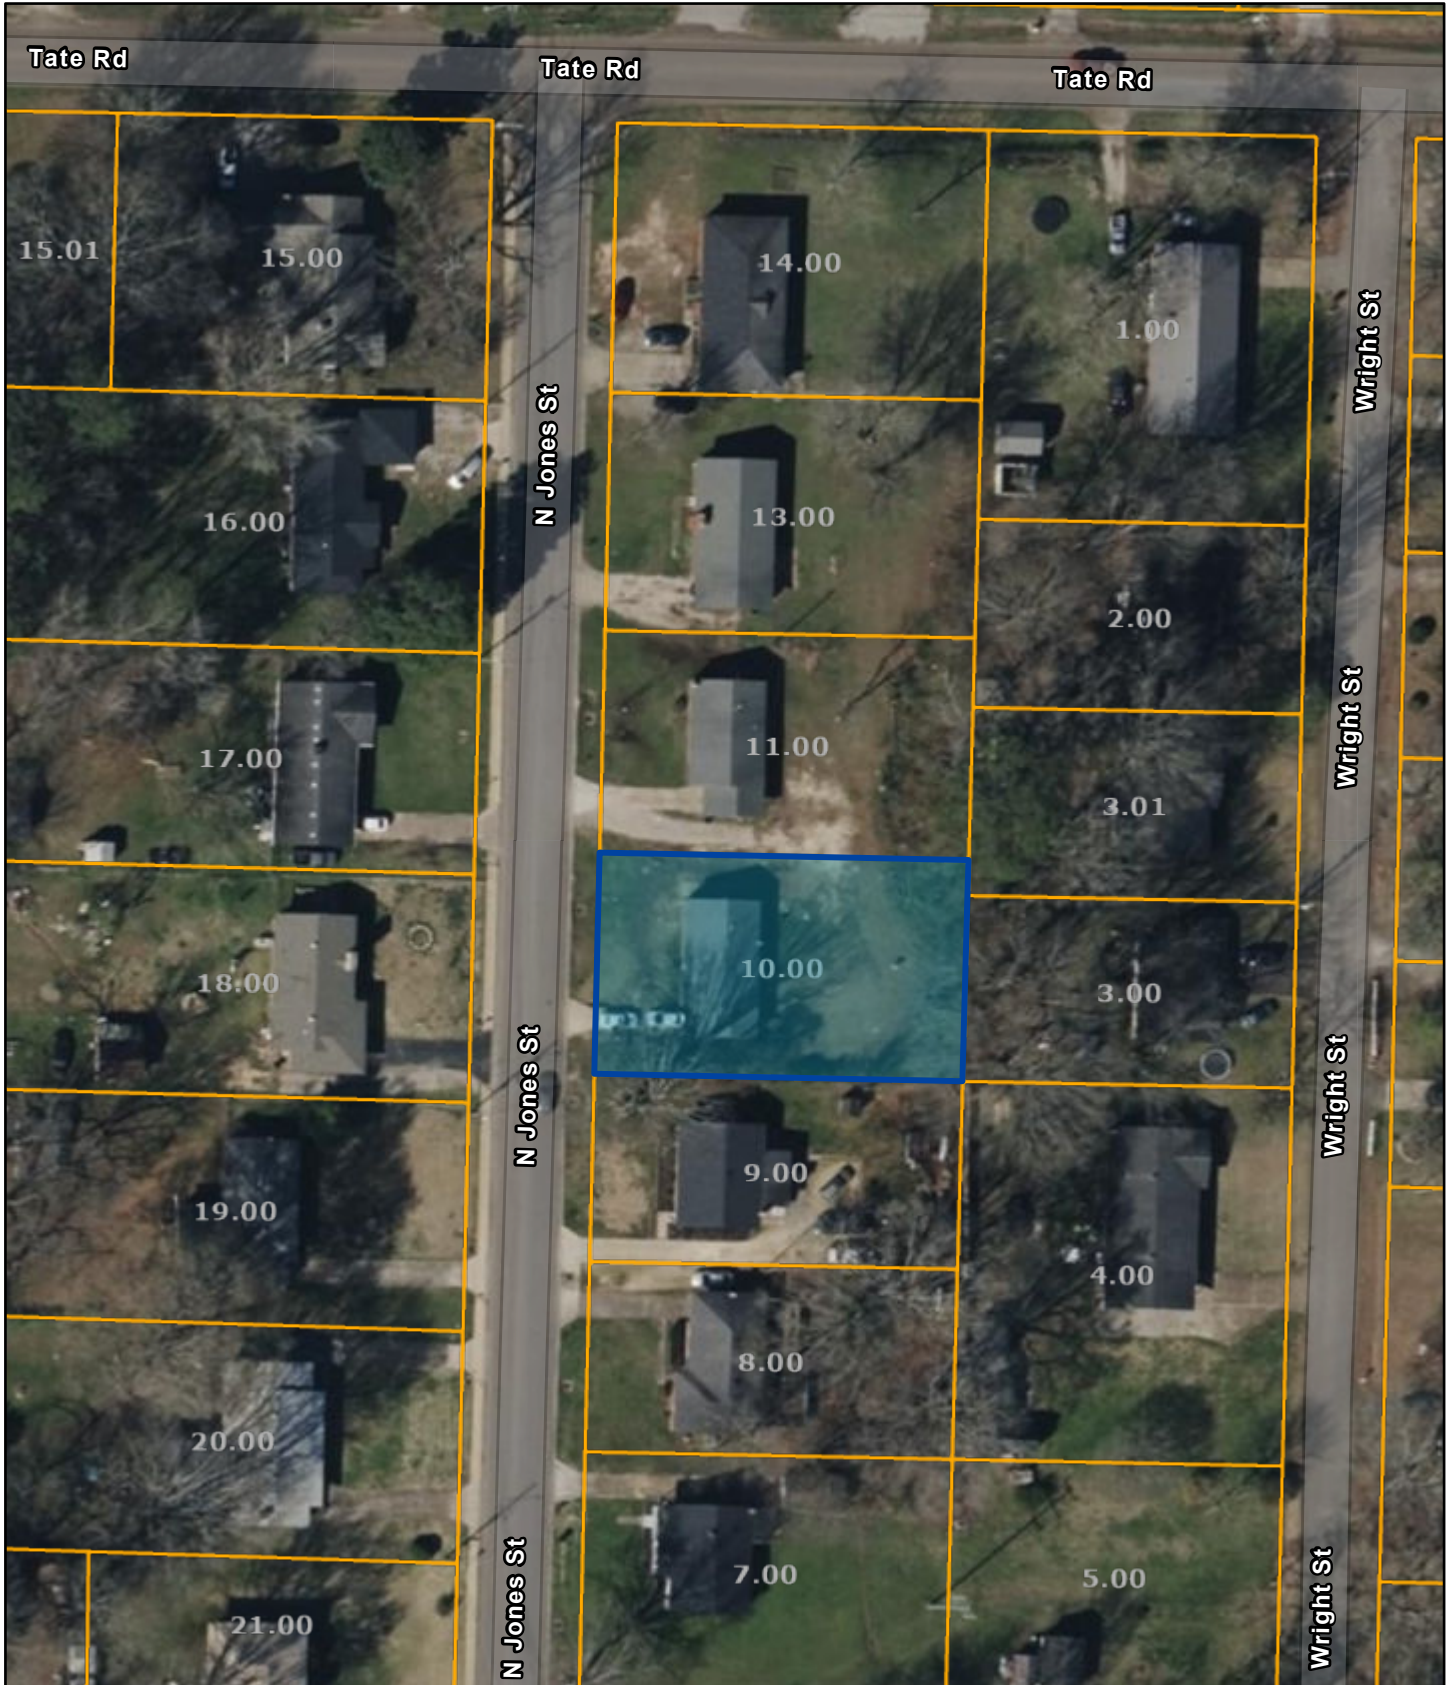

Hardeman County - Parcel: 070I C 010.00

Date: March 18, 2025

County: HARDEMAN
Owner: NPC PROPERTIES LLC
Address: JONES ST N 726
Parcel ID: 070I C 010.00
Deeded Acreage: 0
Calculated Acreage: 0
Vexcel Imagery Date: 2023