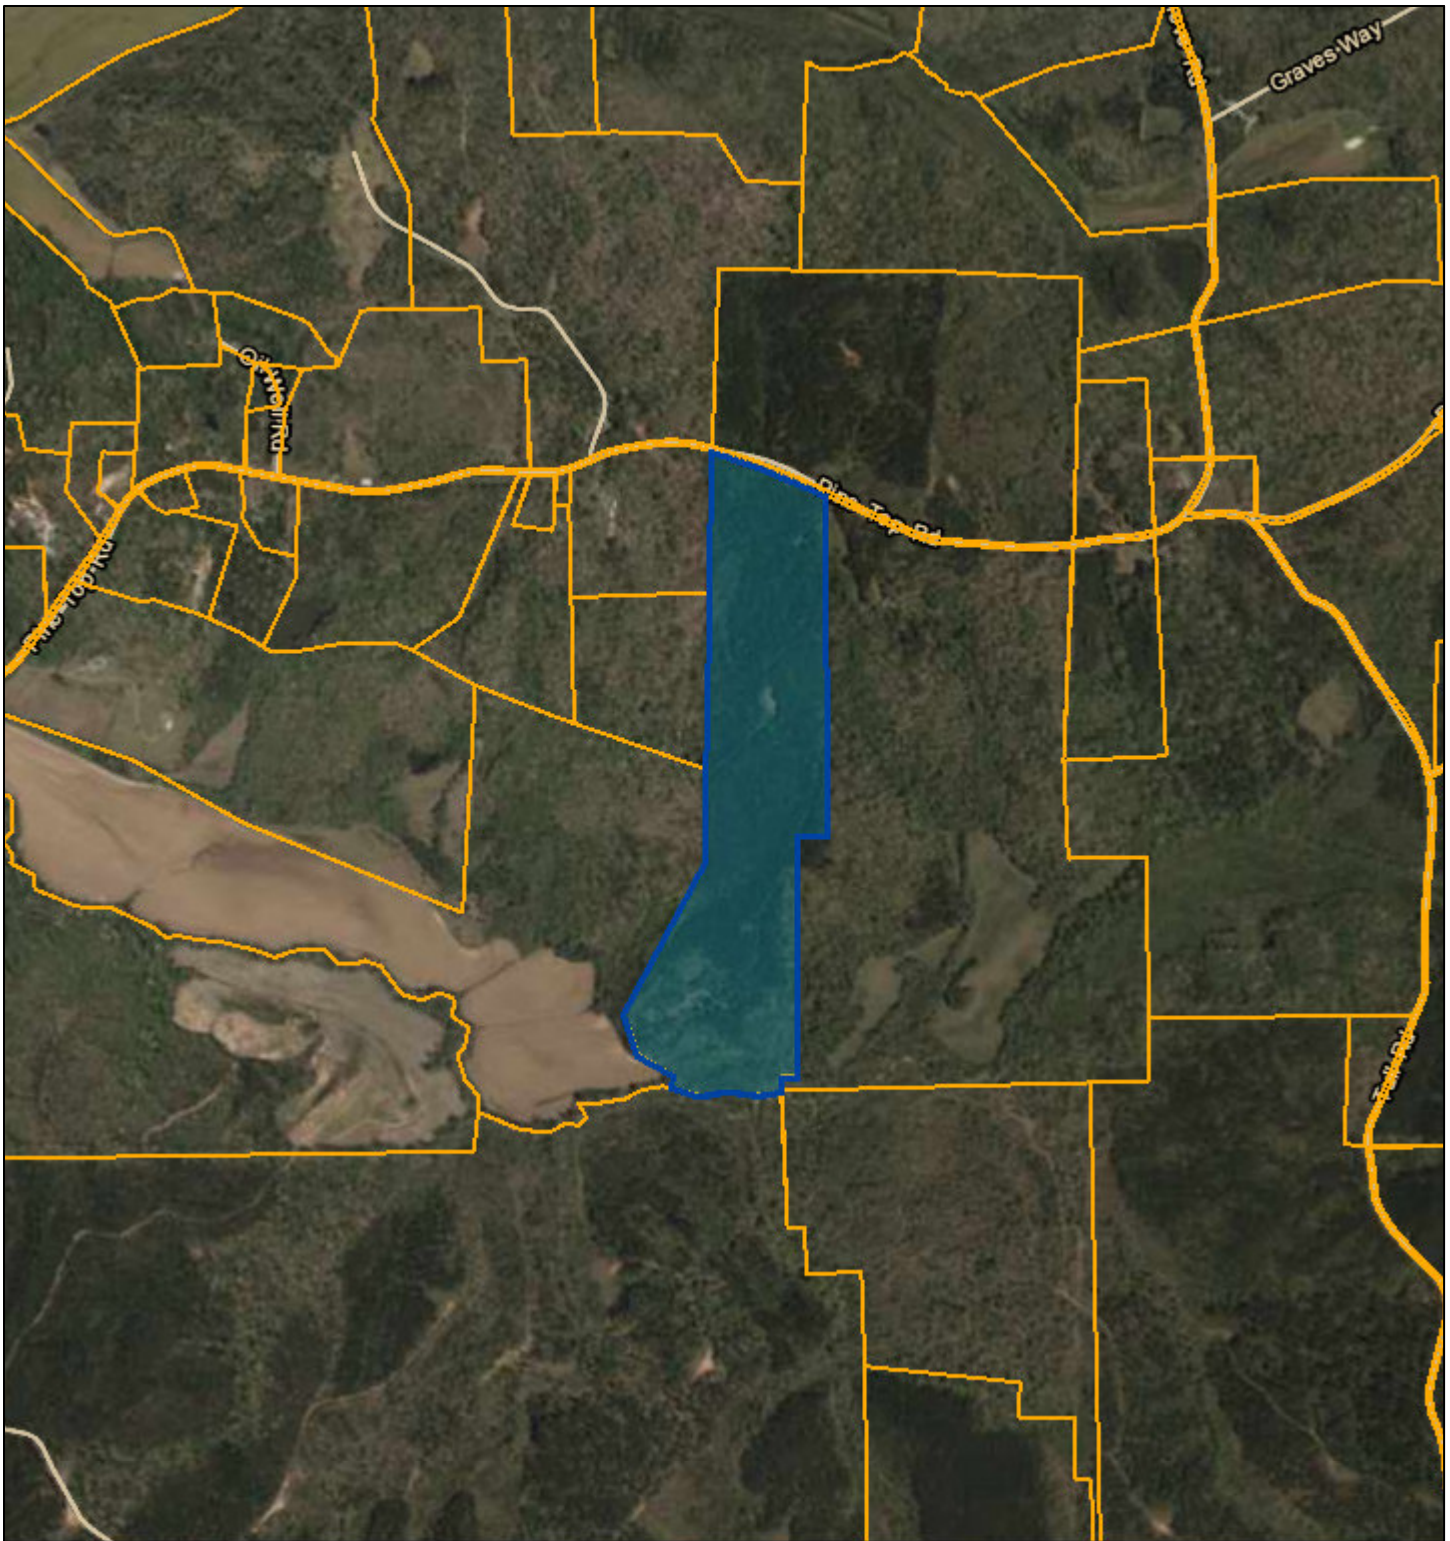

Hardeman County - Parcel: 057 009.03

Date: September 4, 2019
County: Hardeman
Owner: WARDLAW DANIEL JOSEPH
Address: PINE TOP RD
Parcel Number: 057 009.03
Deeded Acreage: 71.88
Calculated Acreage: 0
Date of Imagery: 2016

Esri, HERE, Garmin, (c) OpenStreetMap contributors
TN Comptroller - OLG
TDOT
State of Tennessee, Comptroller of the Treasury, Office of Local Government
(OLG)

The property lines are compiled from information maintained by your local county Assessor's office but are not conclusive evidence of property ownership in any court of law.