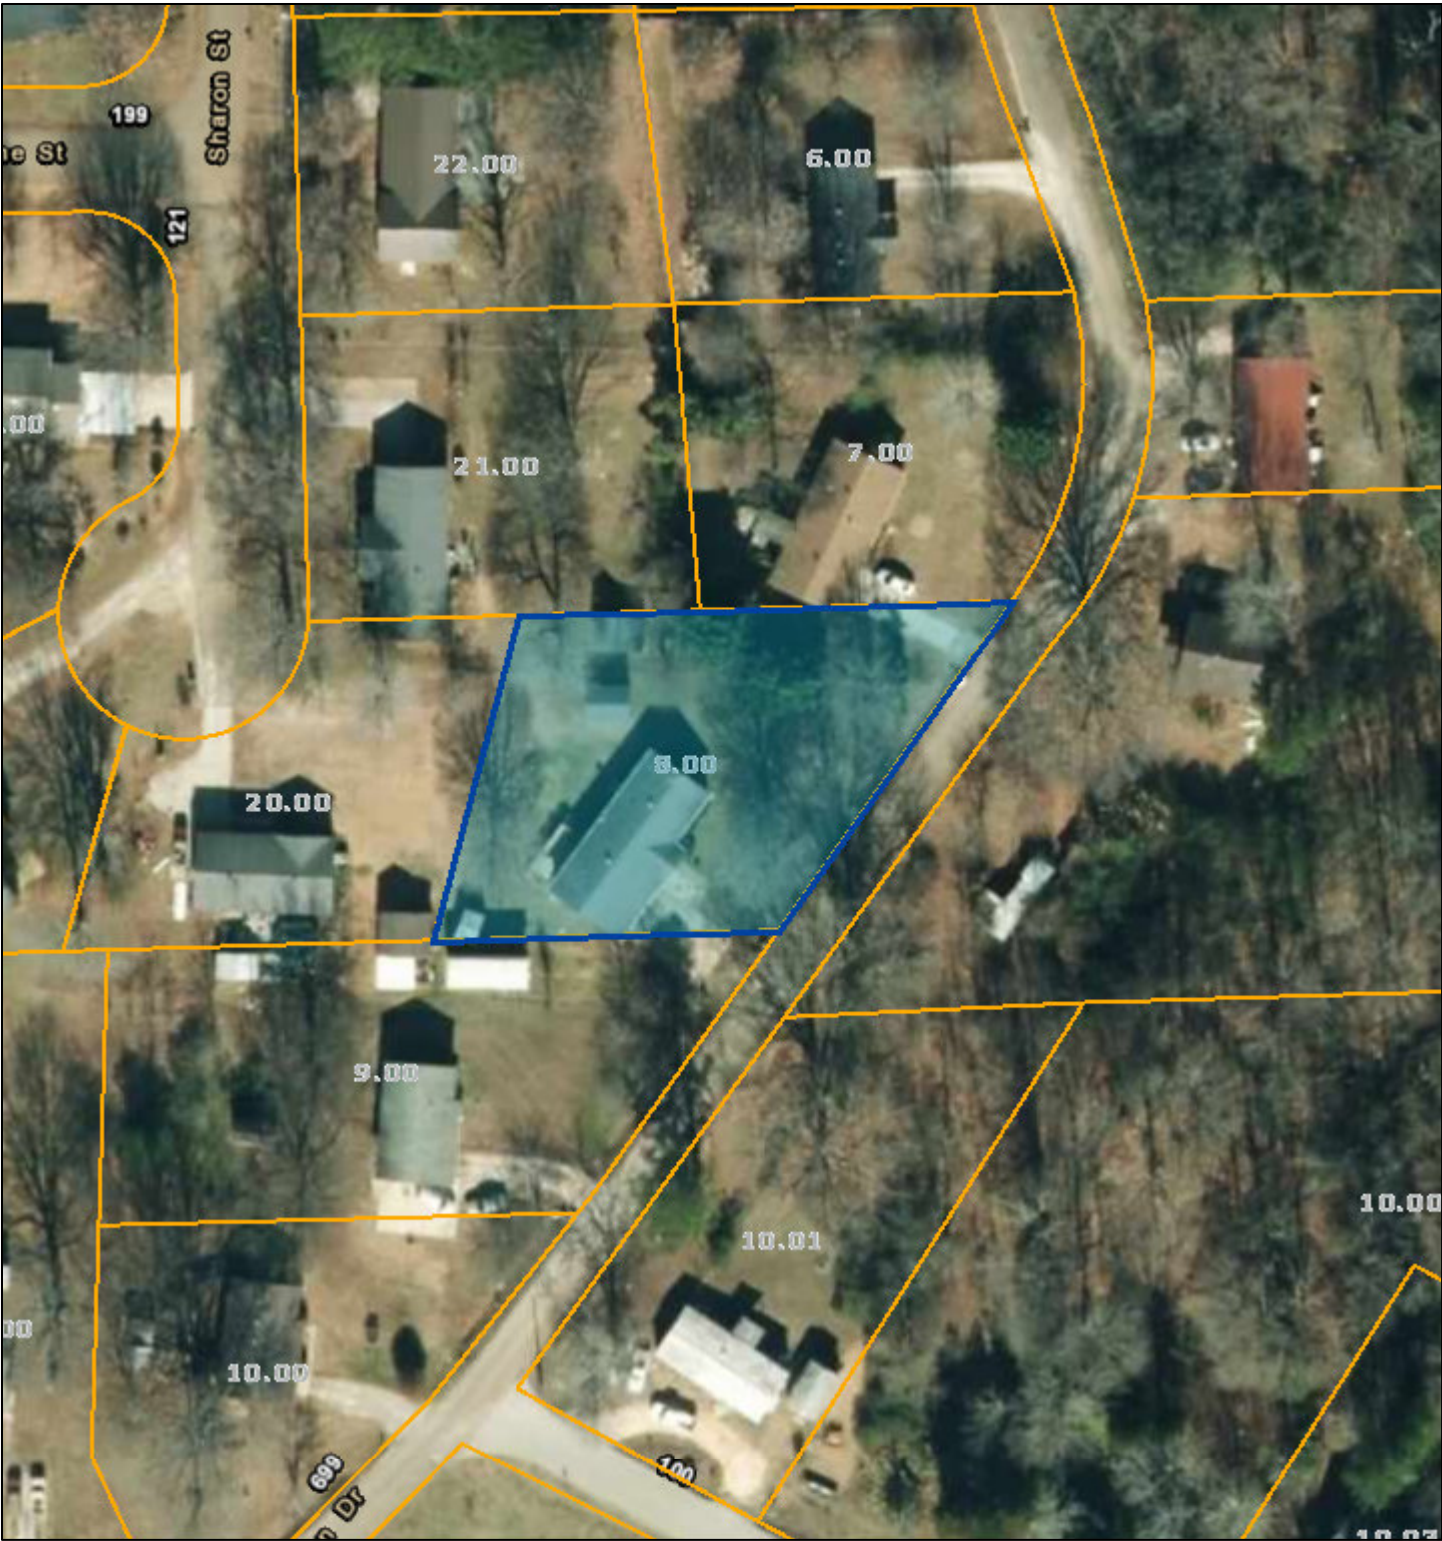

Hardeman County - Parcel: 061F B 008.00

Date: March 10, 2019
County: Hardeman
Owner: RICKMAN BETTY ETVIR
Address: EL CAPITAN DR 701
Parcel Number: 061F B 008.00
Deeded Acreage: 0
Calculated Acreage: 0
Date of Imagery: 2012

TN Comptroller - OLG
Esri, HERE, Garmin, © OpenStreetMap contributors
TDOT
State of Tennessee, Comptroller of the Treasury, Office of Local Government
(OLG)

The property lines are compiled from information maintained by your local county Assessor's office but are not conclusive evidence of property ownership in any court of law.