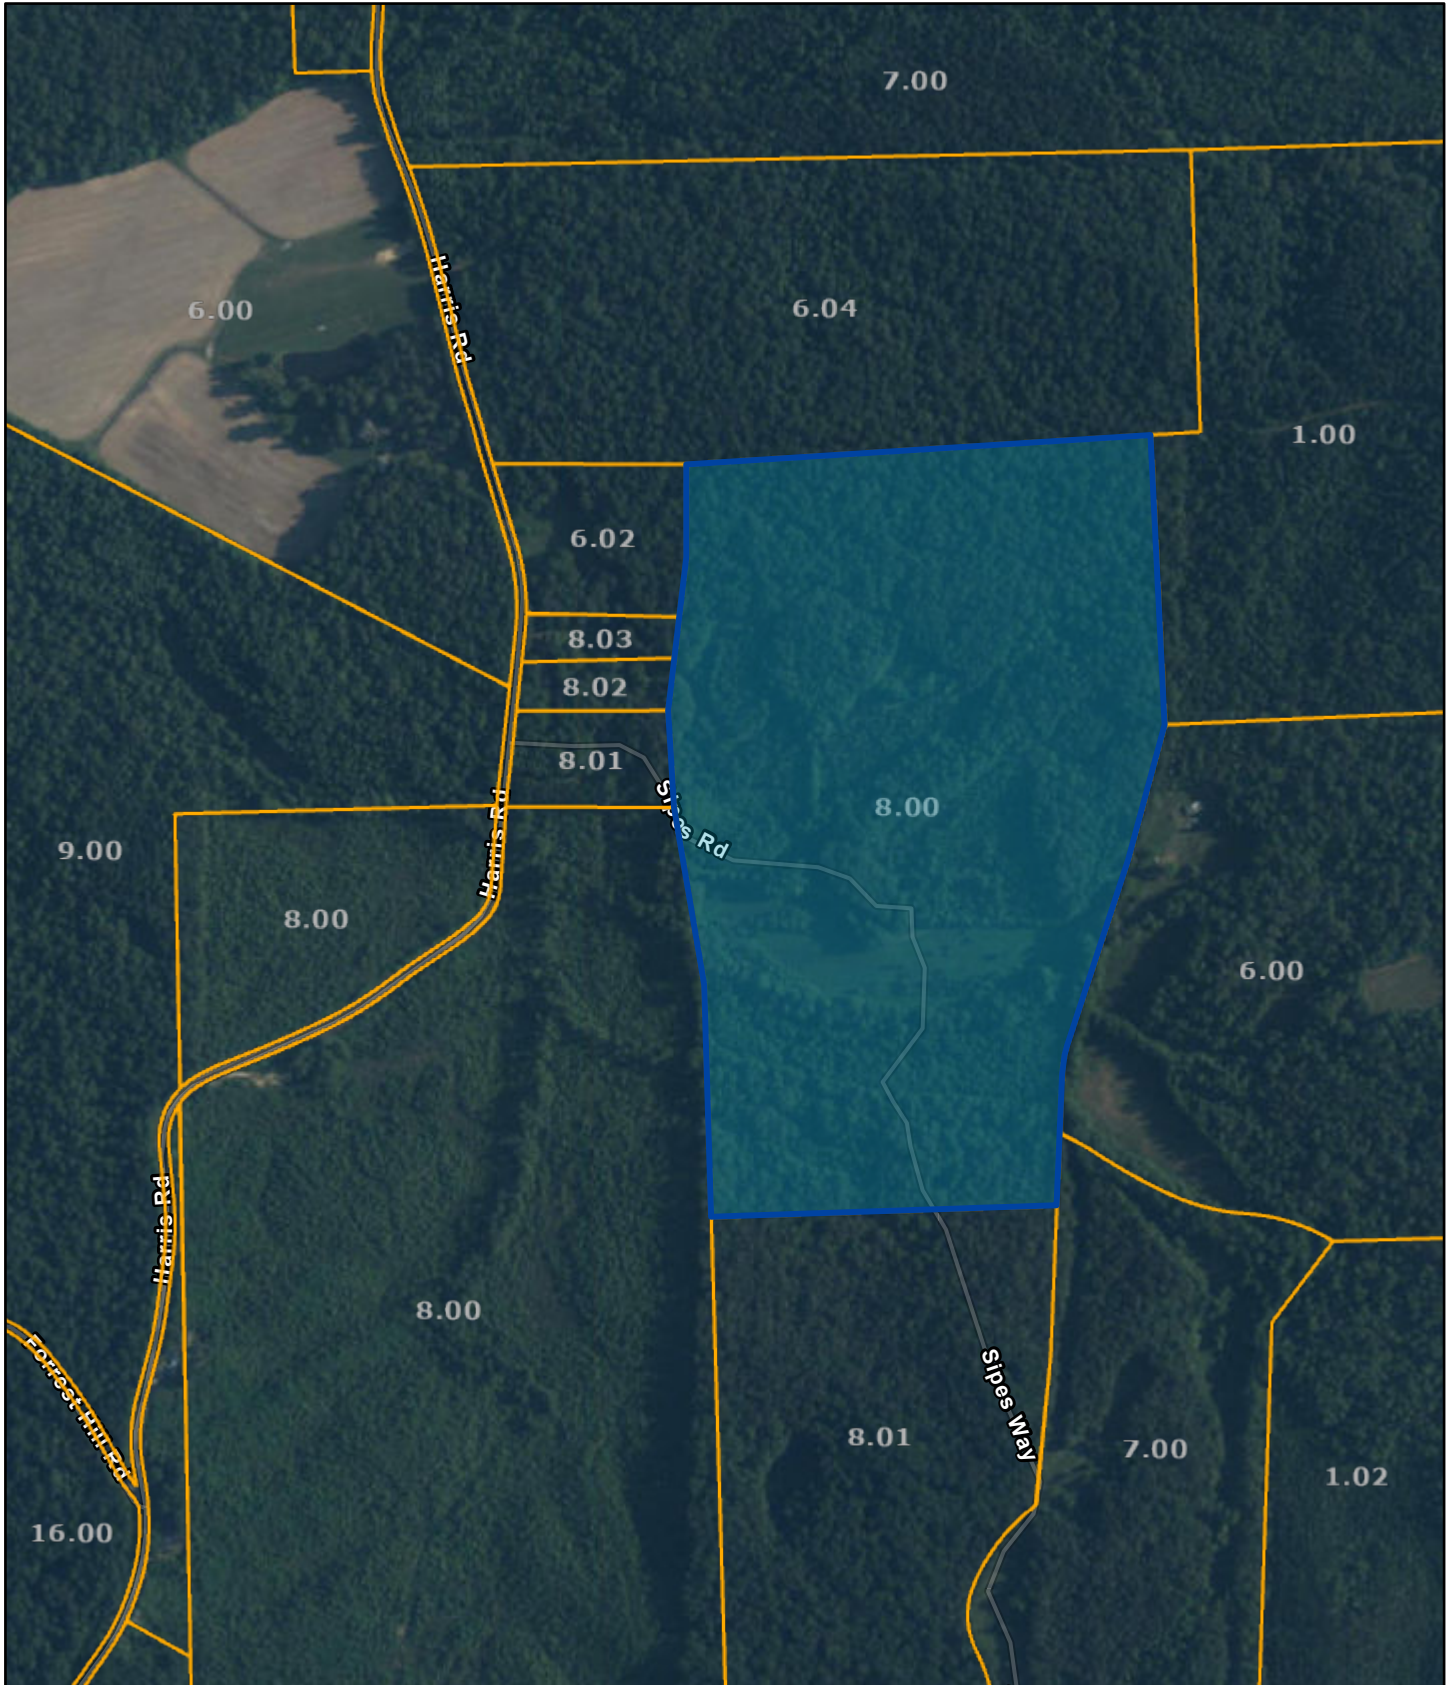

Hardeman County - Parcel: 073 008.00

Date: March 17, 2023

County: Hardeman
Owner: TENNYSON DONNIE E ETUX IRMINGARD M
Address: HARRIS RD
Parcel Number: 073 008.00
Deeded Acreage: 76.7
Calculated Acreage: 0
Date of TDOT Imagery: 2020
Date of Vexcel Imagery: 2021

The property lines are compiled from information maintained by your local county Assessor's office but are not conclusive evidence of property ownership in any court of law.