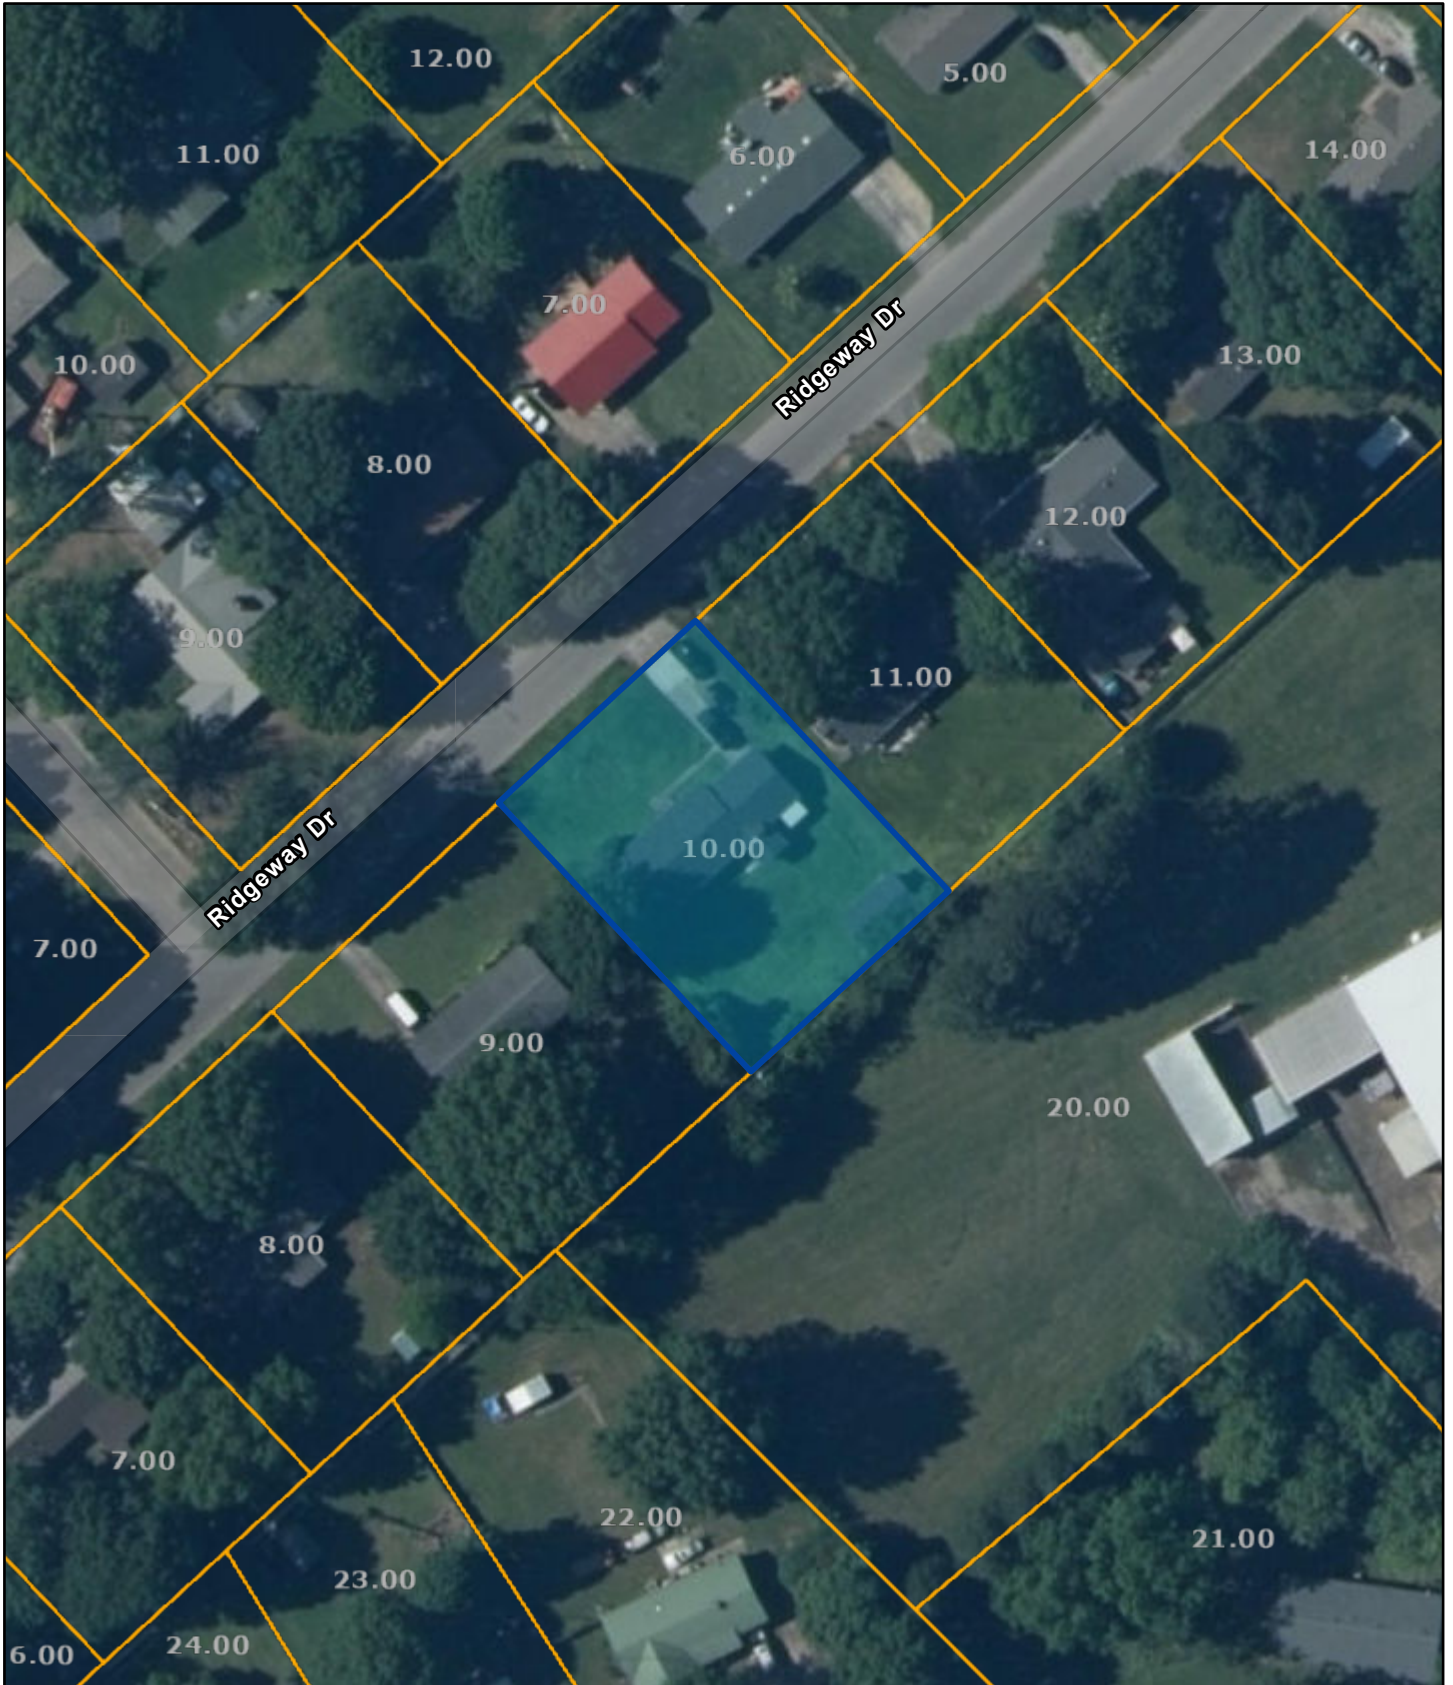

Hardeman County - Parcel: 080E B 010.00

Date: June 12, 2023

County: Hardeman
Owner: WADLEY KENT ALAN ETUX DEIDRA WADLEY
Address: RIDGEWAY DR 545
Parcel Number: 080E B 010.00
Deeded Acreage: 0
Calculated Acreage: 0
Date of TDOT Imagery: 2020
Date of Vexcel Imagery: 2021