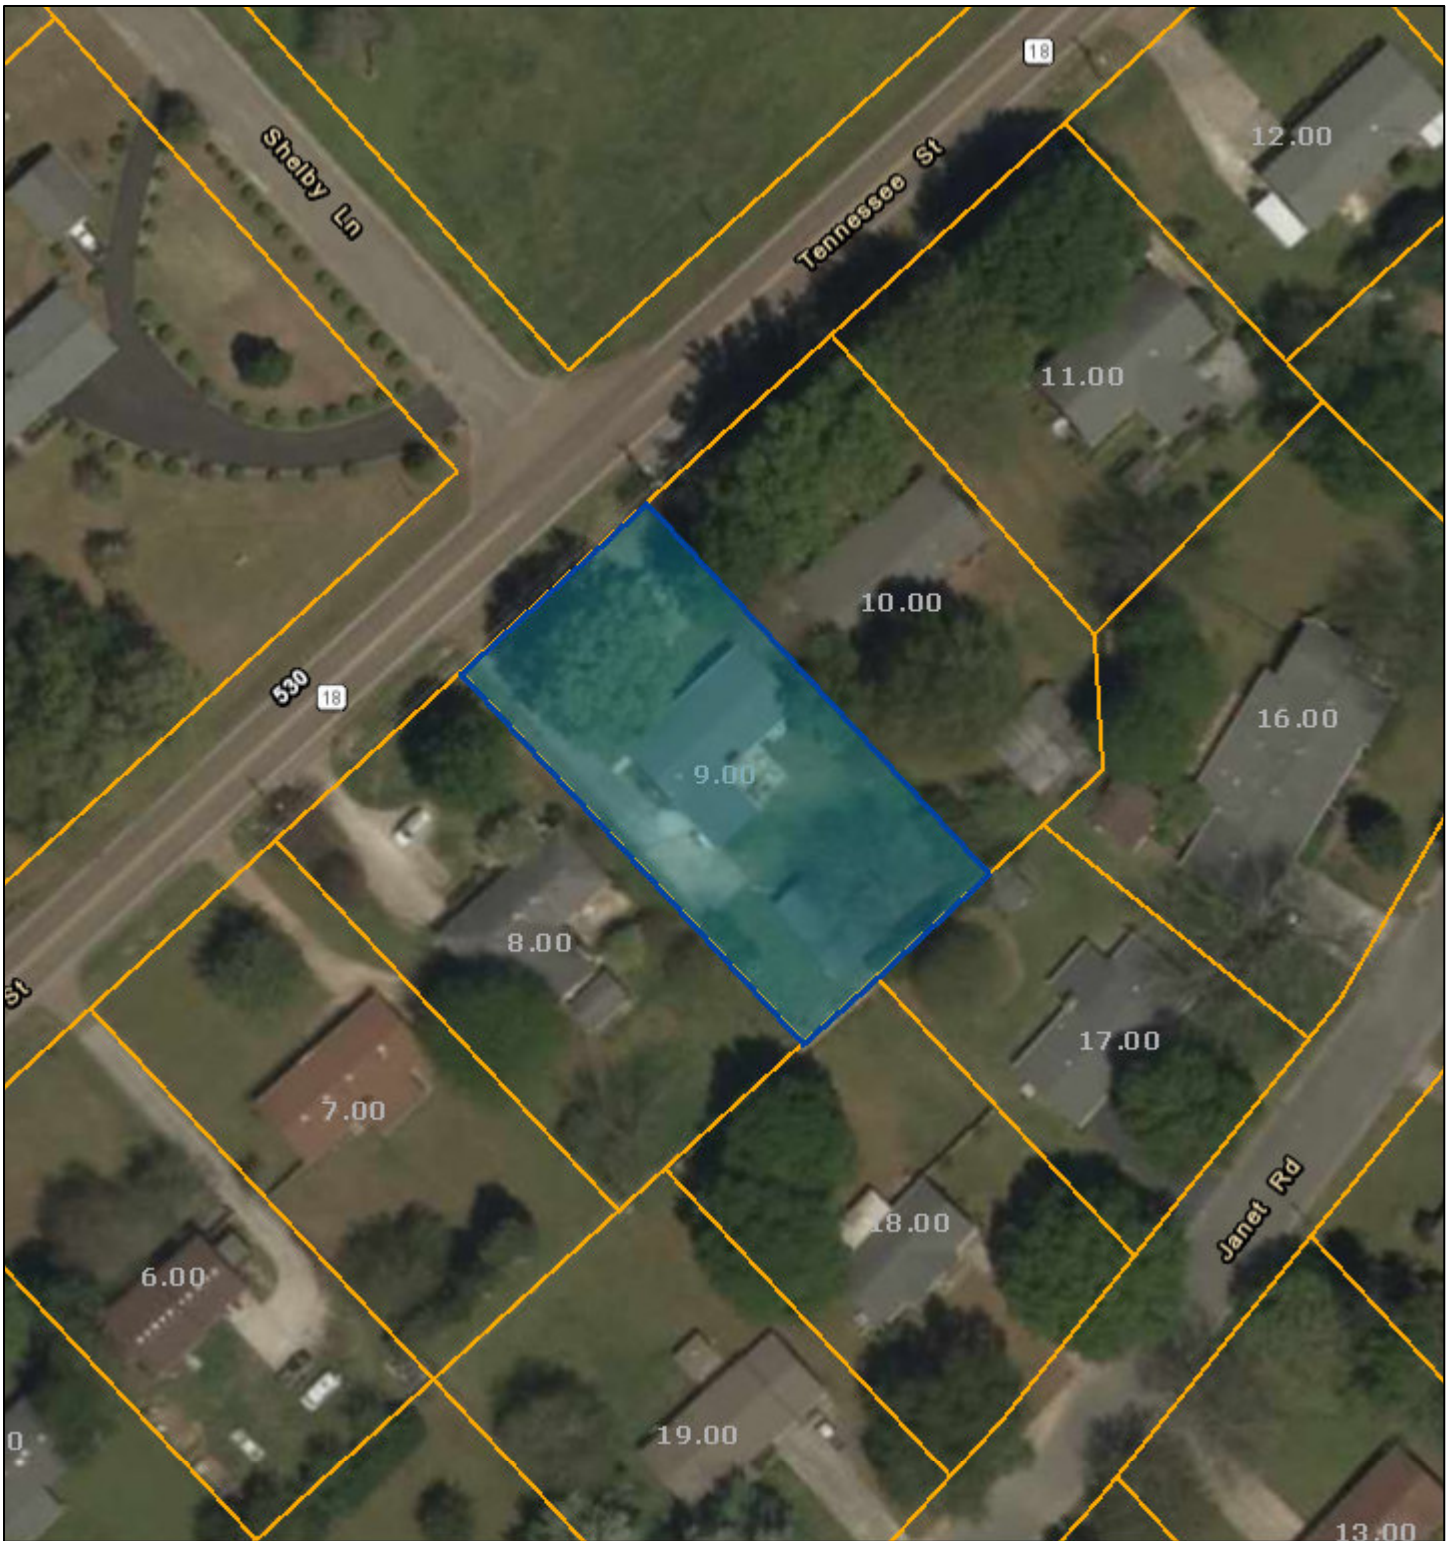

Hardeman County - Parcel: 080D E 009.00

Date: January 26, 2022
County: Hardeman
Owner: CLIFFT ROBERT W ETUX
Address: TENNESSEE ST 525
Parcel Number: 080D E 009.00
Deeded Acreage: 0
Calculated Acreage: 0
Date of Imagery: 2016

TN Comptroller - DPA
Esri, HERE, Garmin, (c) OpenStreetMap contributors
State of Tennessee, Comptroller of the Treasury, Department of Property
Assessment (DPA) - Geographic Services
TDOT

The property lines are compiled from information maintained by your local county Assessor's office but are not conclusive evidence of property ownership in any court of law.