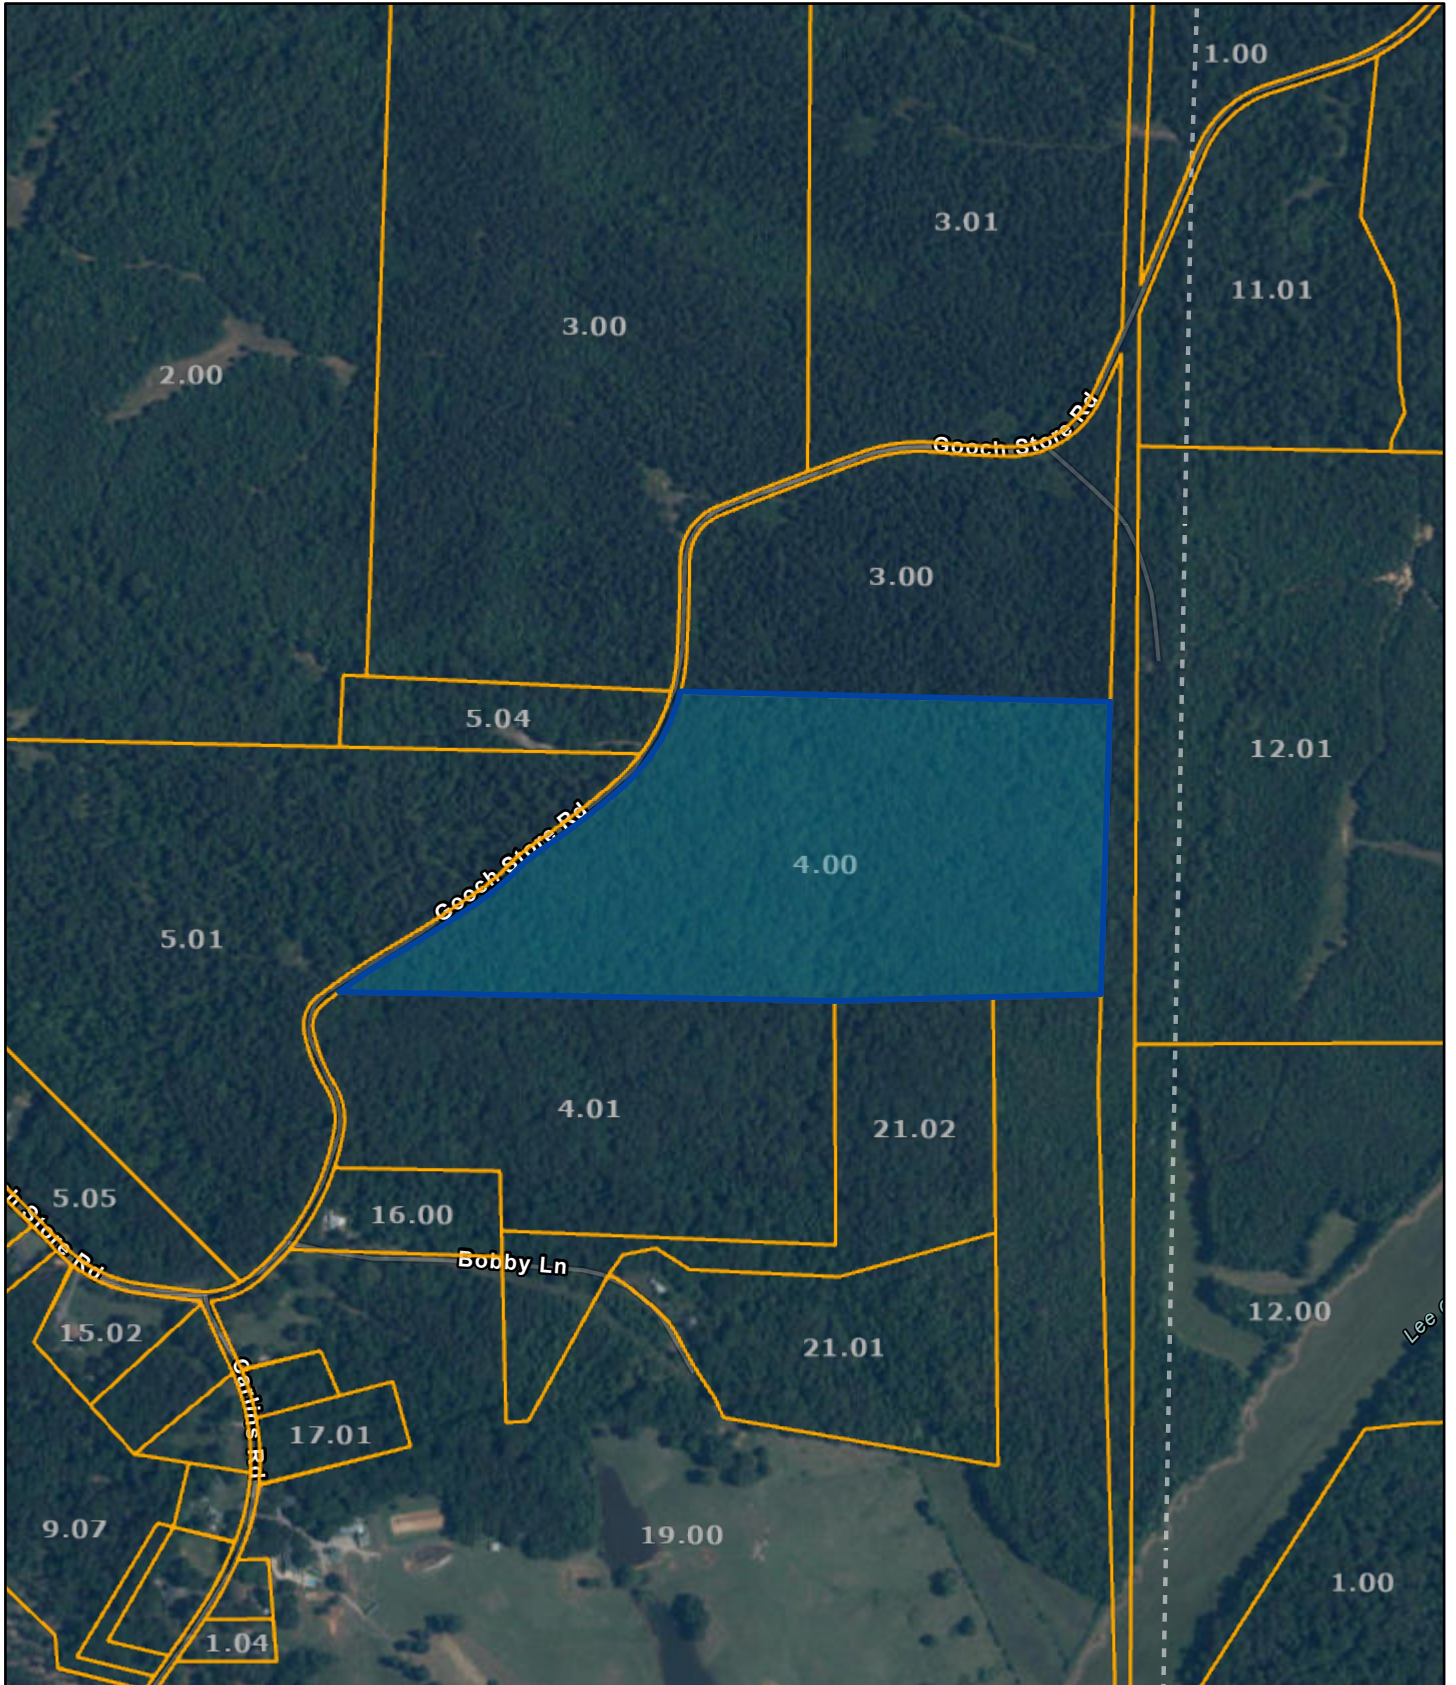

Hardeman County - Parcel: 134 004.00

Date: August 30, 2023

County: Hardeman
Owner: LOONEY JUANITA N
Address: GOOCH STORE RD
Parcel Number: 134 004.00
Deeded Acreage: 45
Calculated Acreage: 45
Date of TDOT Imagery: 2020
Date of Vexcel Imagery: 2021

The property lines are compiled from information maintained by your local county Assessor's office but are not conclusive evidence of property ownership in any court of law.