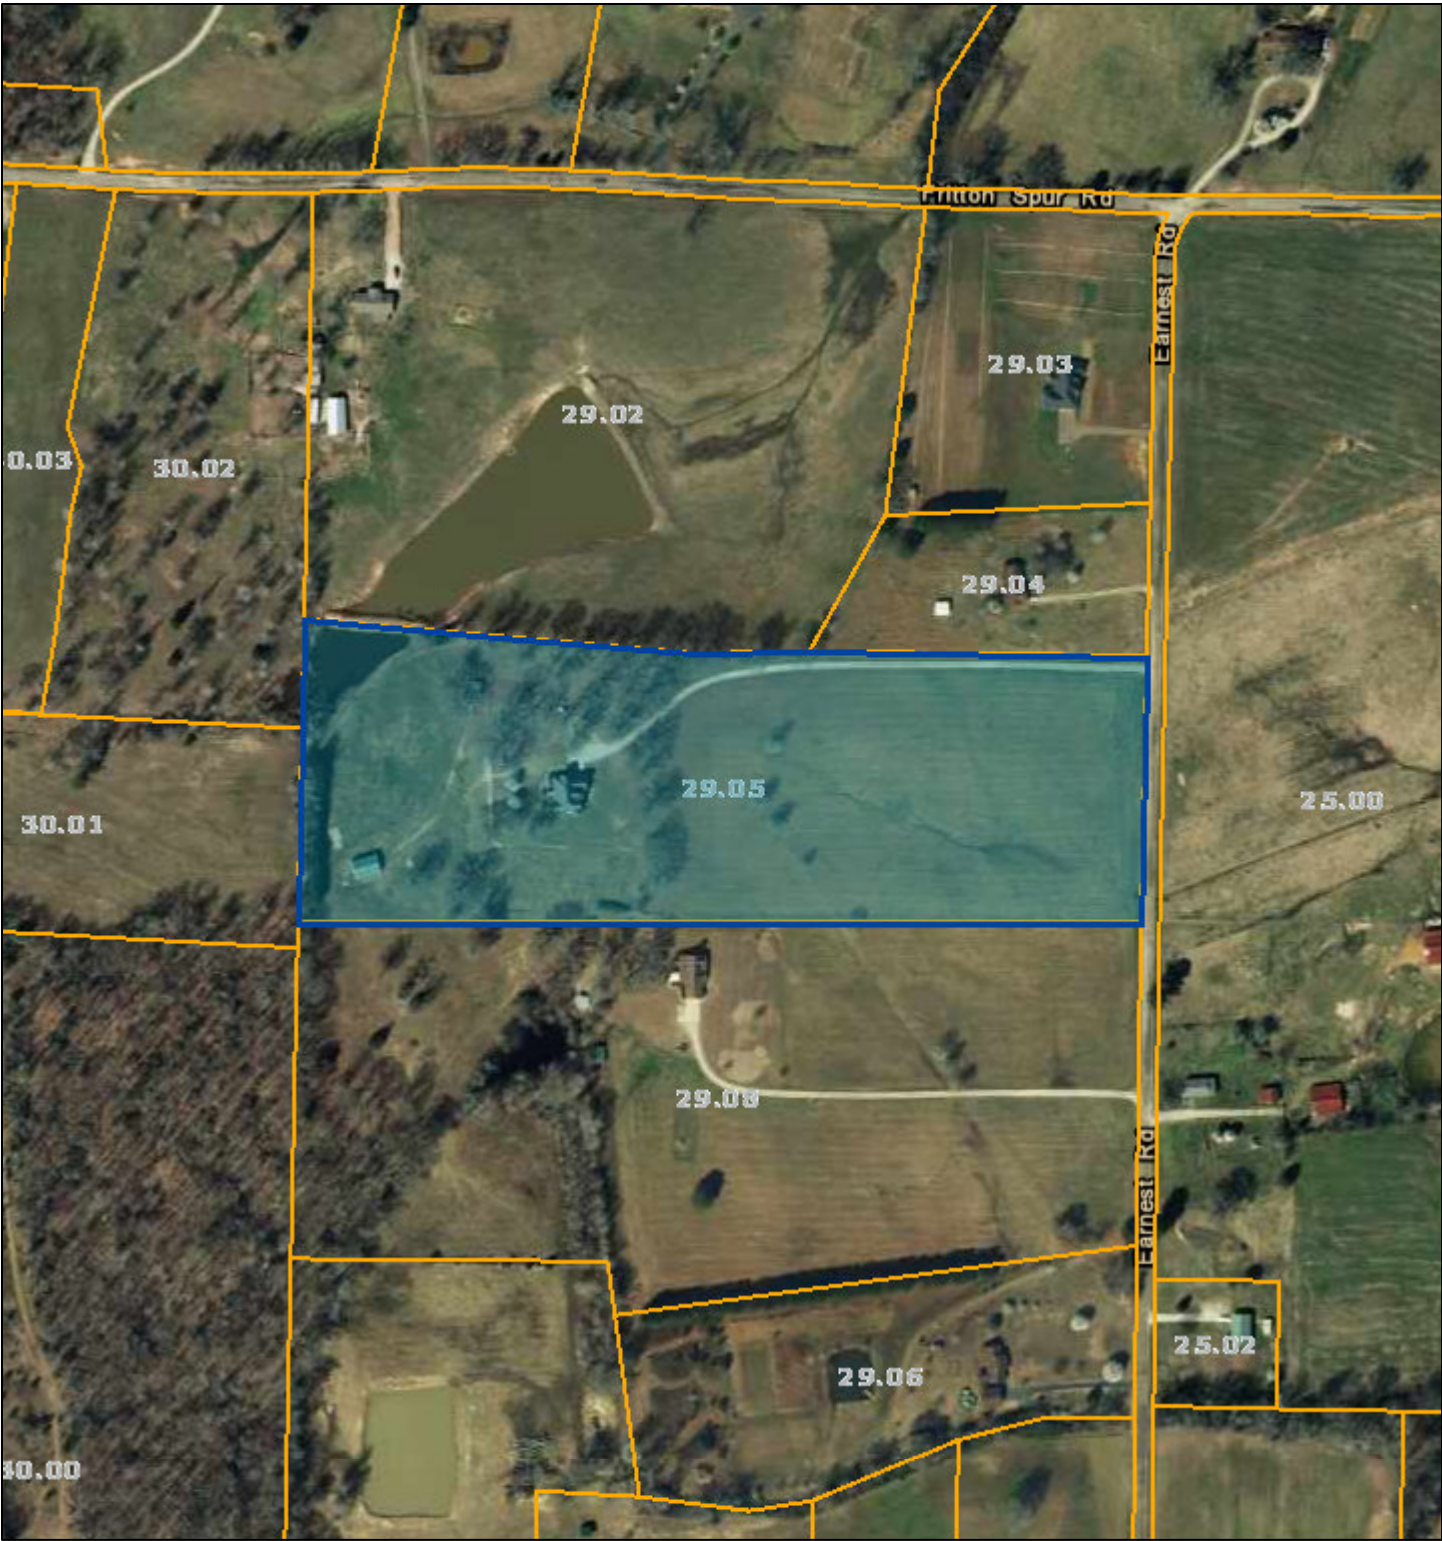

Hardeman County - Parcel: 172 029.05

Date: April 24, 2019
County: Hardeman
Owner: LANIER KAREN
Address: EARNEST RD 455
Parcel Number: 172 029.05
Deeded Acreage: 13.21
Calculated Acreage: 0
Date of Imagery: 2012

TN Comptroller - OLG
Esri, HERE, Garmin, © OpenStreetMap contributors
TDOT
State of Tennessee, Comptroller of the Treasury, Office of Local Government
(OLG)

The property lines are compiled from information maintained by your local county Assessor's office but are not conclusive evidence of property ownership in any court of law.