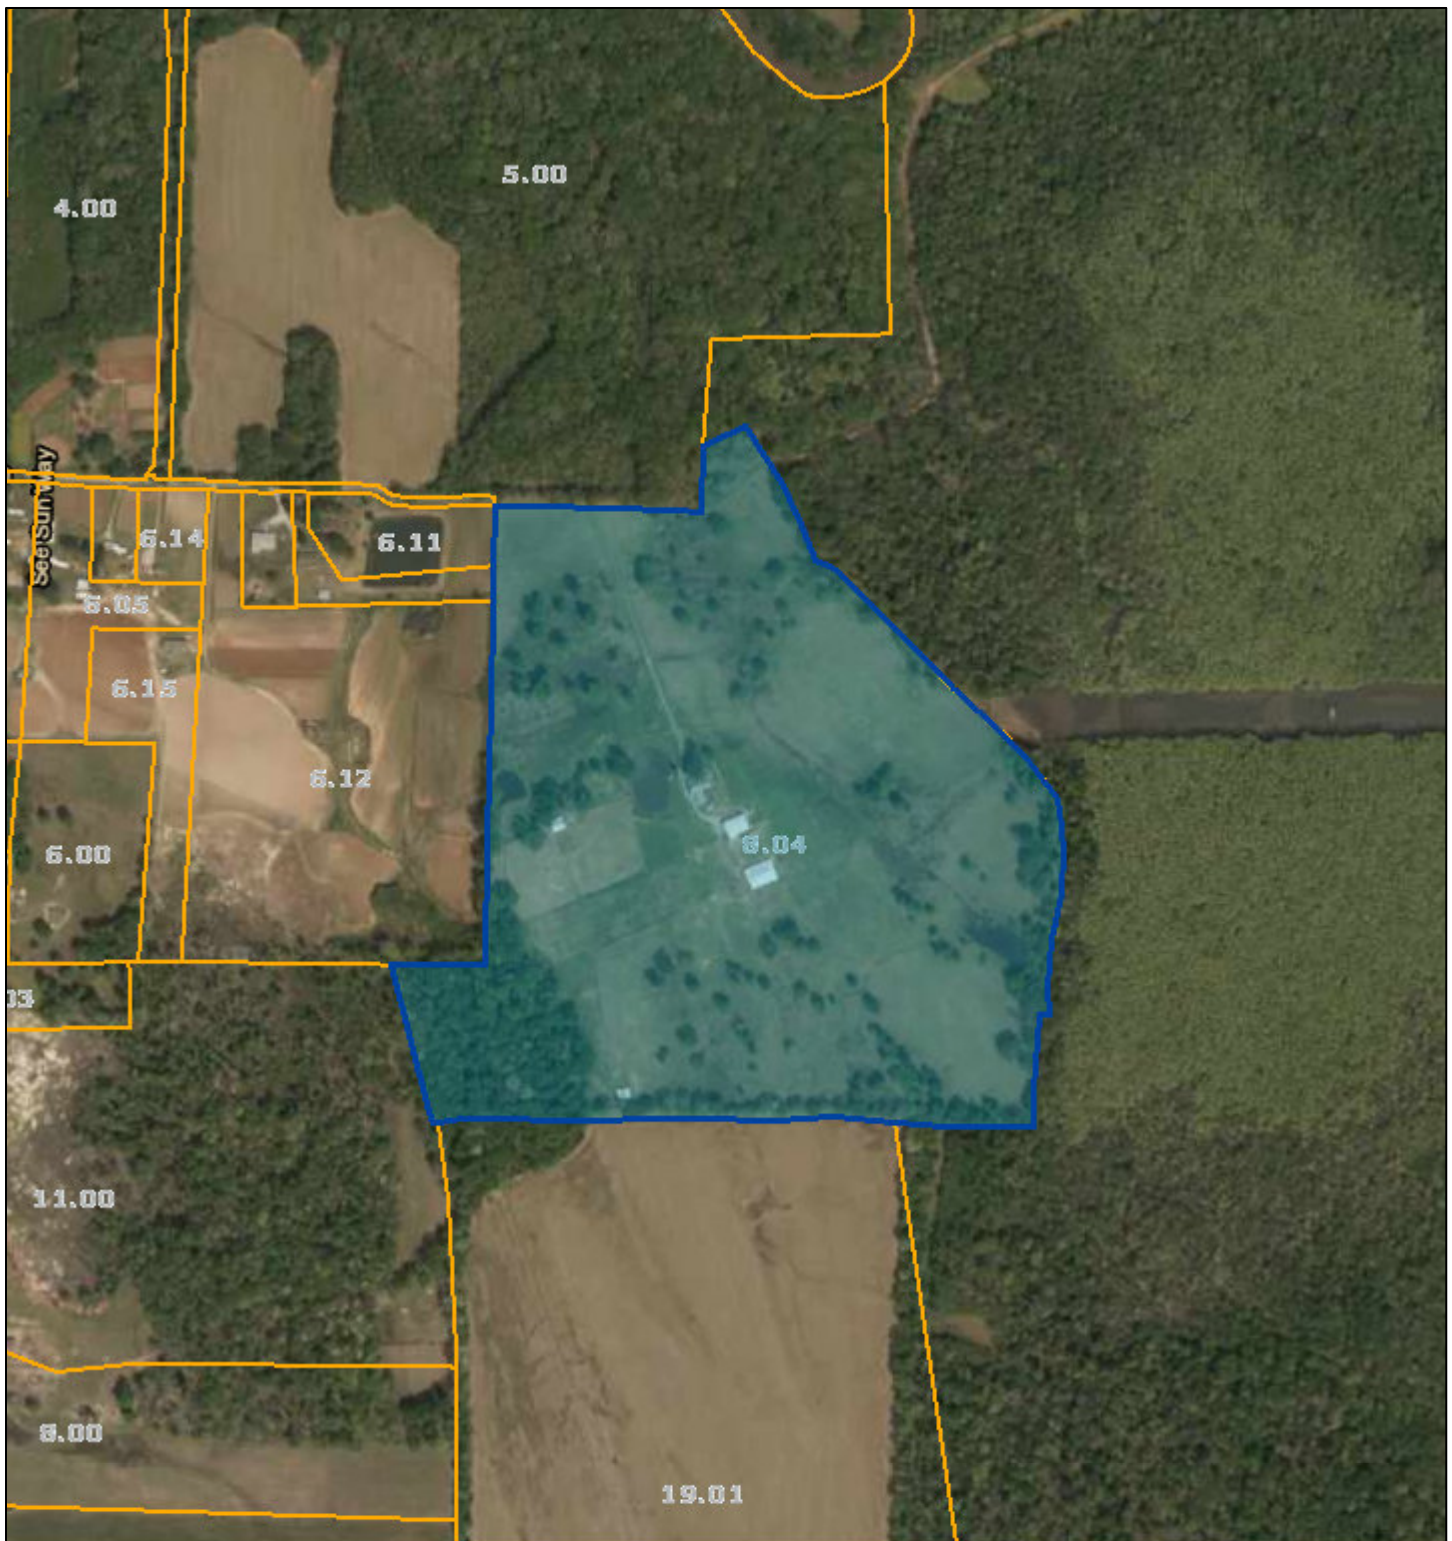

# Hardeman County - Parcel: 116 008.04

Date: August 13, 2021  
County: Hardeman  
Owner: ROLLER CHRISTA M  
Address: BRINTS CHAPEL LN 3950  
Parcel Number: 116 008.04  
Deeded Acreage: 75.73  
Calculated Acreage: 75.7  
Date of Imagery: 2016

Esri, HERE, Garmin, (c) OpenStreetMap contributors  
TN Comptroller - OLG  
TDOT  
State of Tennessee, Comptroller of the Treasury, Office of Local Government  
(OLG)

The property lines are compiled from information maintained by your local county Assessor's office but are not conclusive evidence of property ownership in any court of law.