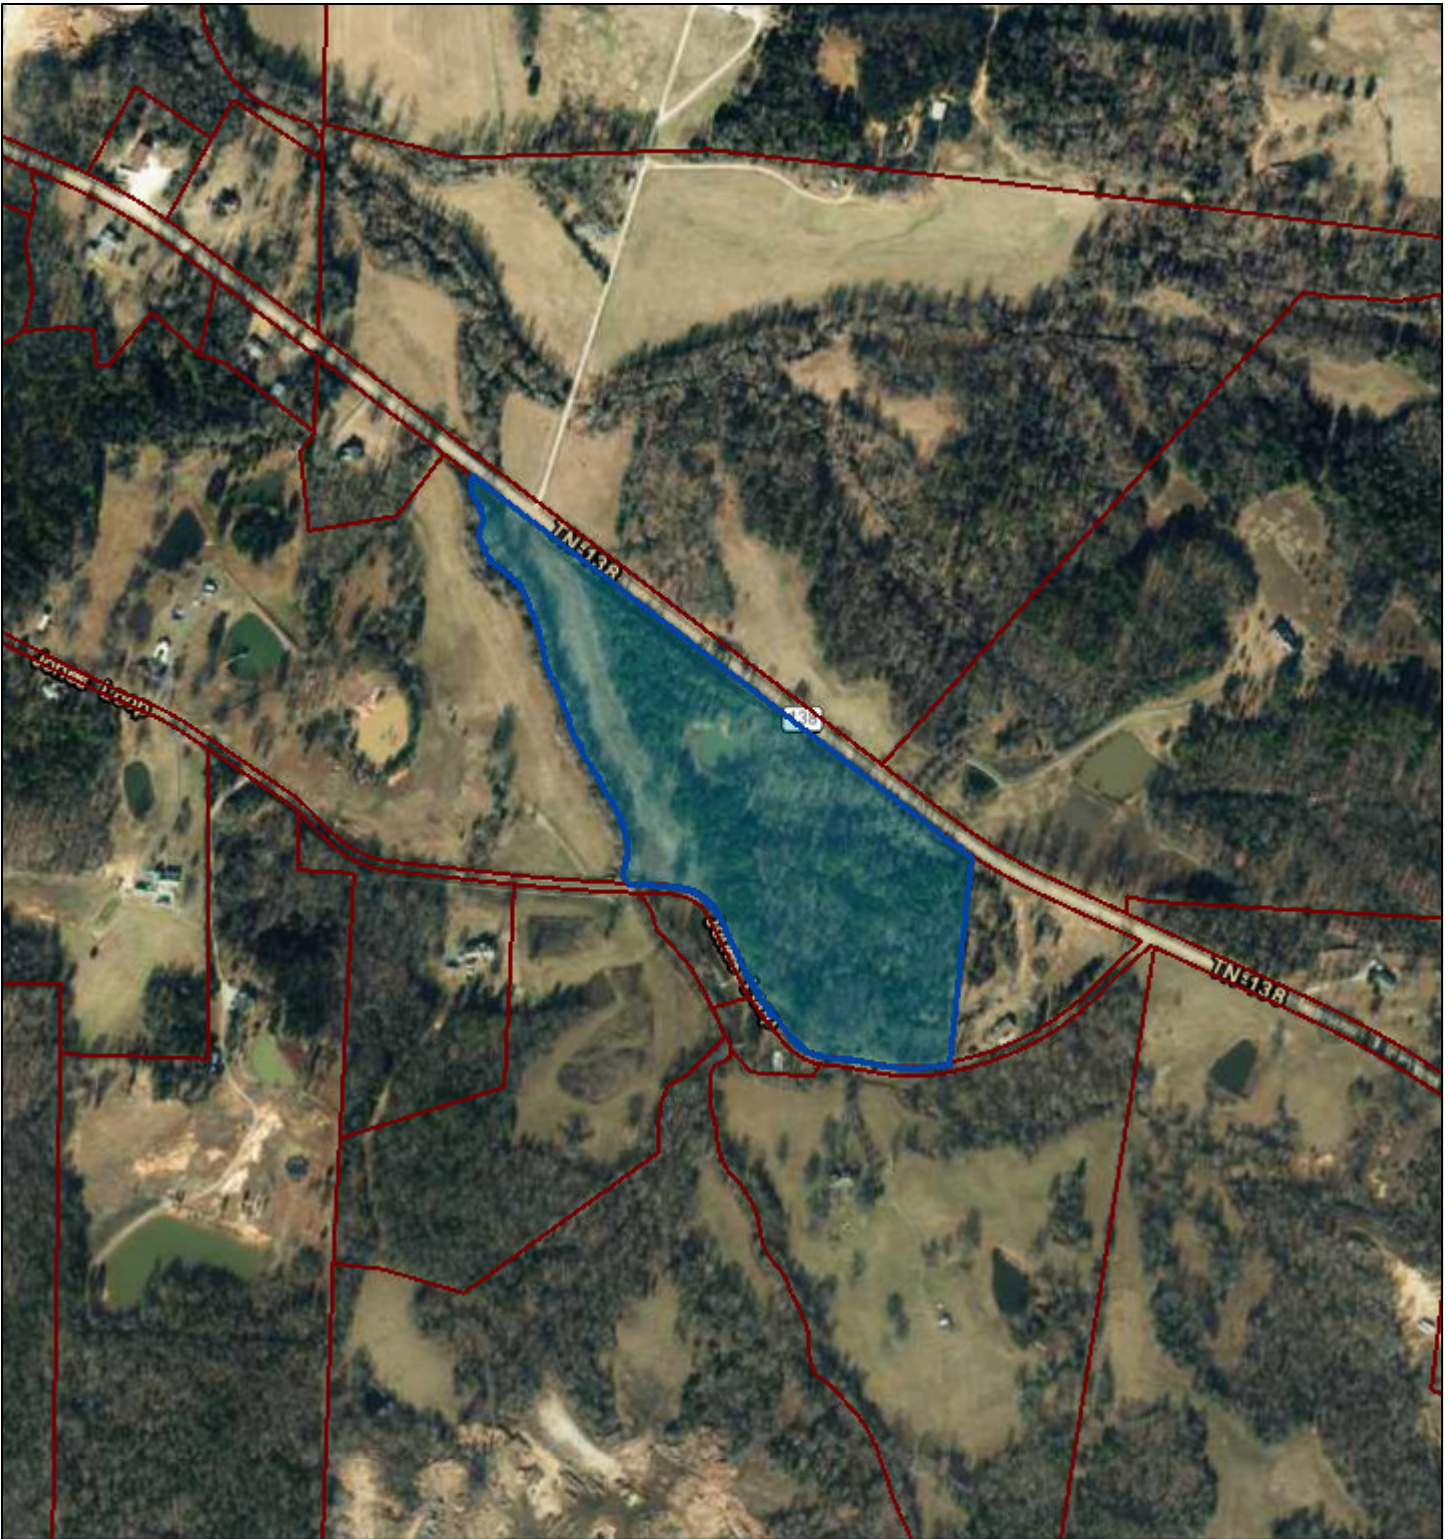

Hardeman County - Parcel: 024 019.12

Date: September 27, 2018
County: Hardeman
Owner: PITTMAN ROBERT H
Address: JONES LOOP 370
Parcel Number: 024 019.12
Deeded Acreage: 27.92
Calculated Acreage: 0
Date of Imagery: 2012

TN Comptroller - OLG
Esri, HERE, Garmin, © OpenStreetMap contributors
TDOT
State of Tennessee, Comptroller of the Treasury, Office of Local Government
(OLG)

The property lines are compiled from information maintained by your local county Assessor's office but are not conclusive evidence of property ownership in any court of law.