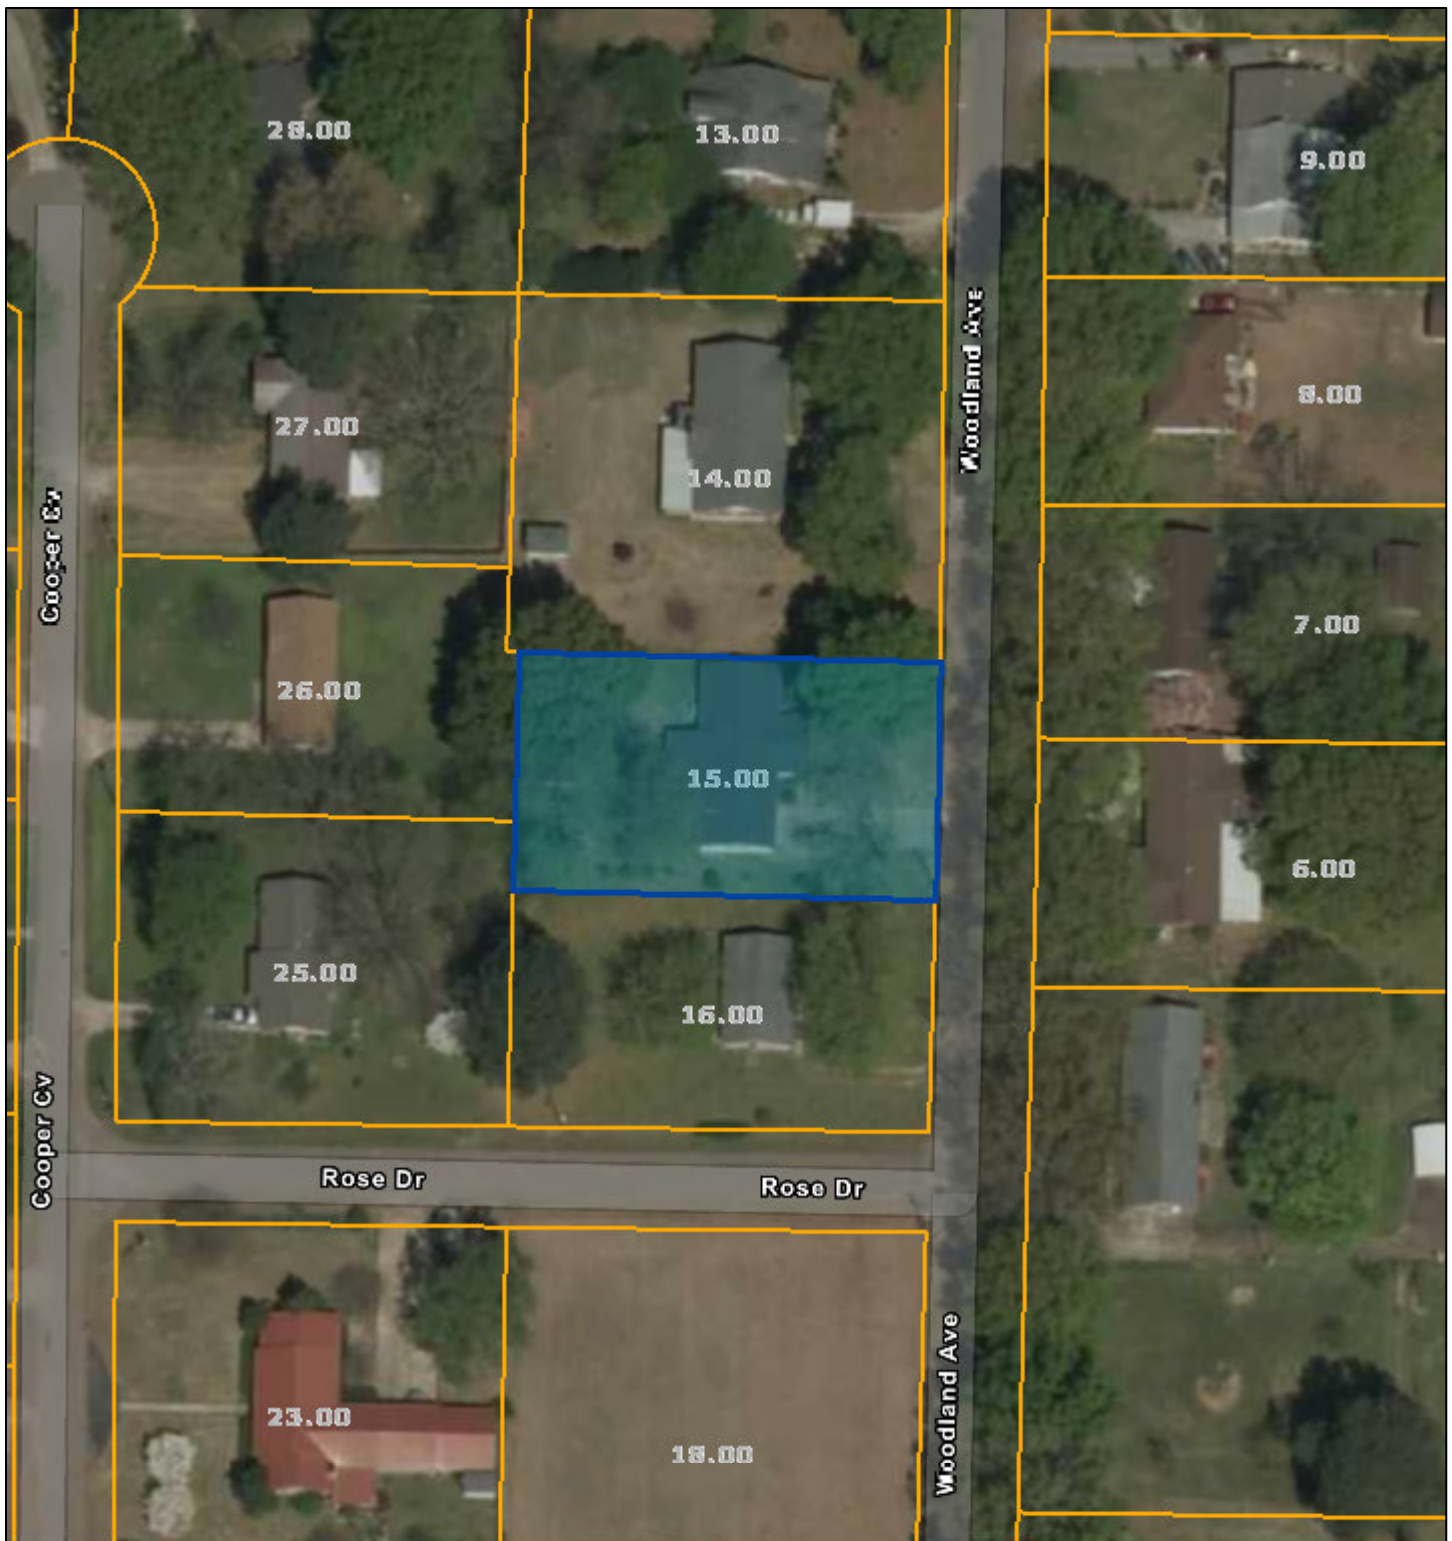

Hardeman County - Parcel: 046M B 015.00

Date: April 24, 2022
County: Hardeman
Owner: HARRIS MARK ETUX PATRICIA
Address: WOODLAND AVE 335
Parcel Number: 046M B 015.00
Deeded Acreage: 0
Calculated Acreage: 0
Date of Imagery: 2016