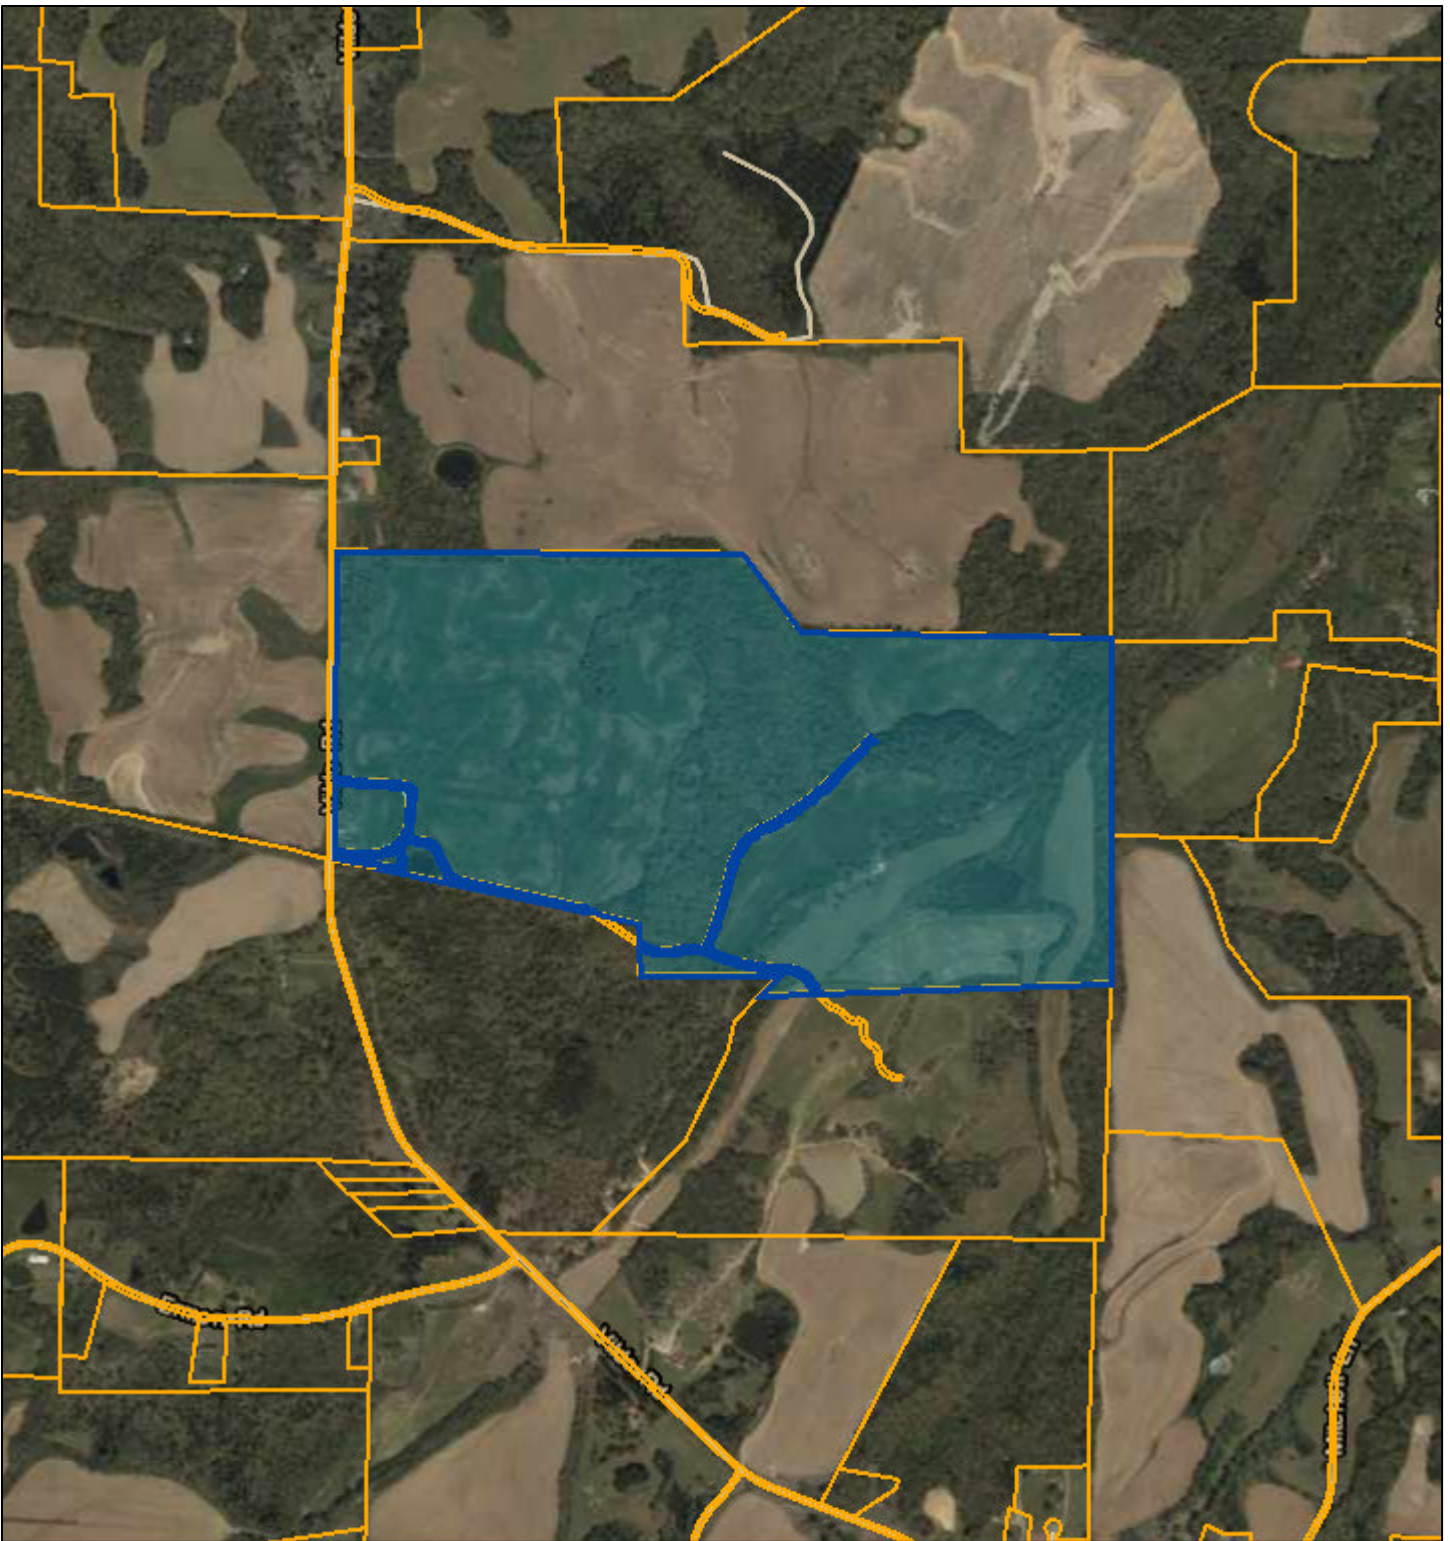

# Hardeman County - Parcel: 049 008.00

Date: September 14, 2019  
County: Hardeman  
Owner: SHEARON PAUL DOUGLAS  
Address: VILDO RD 3270  
Parcel Number: 049 008.00  
Deeded Acreage: 251.55  
Calculated Acreage: 251.6  
Date of Imagery: 2016

Esri, HERE, Garmin, (c) OpenStreetMap contributors  
TN Comptroller - OLG  
TDOT  
State of Tennessee, Comptroller of the Treasury, Office of Local Government  
(OLG)

The property lines are compiled from information maintained by your local county Assessor's office but are not conclusive evidence of property ownership in any court of law.