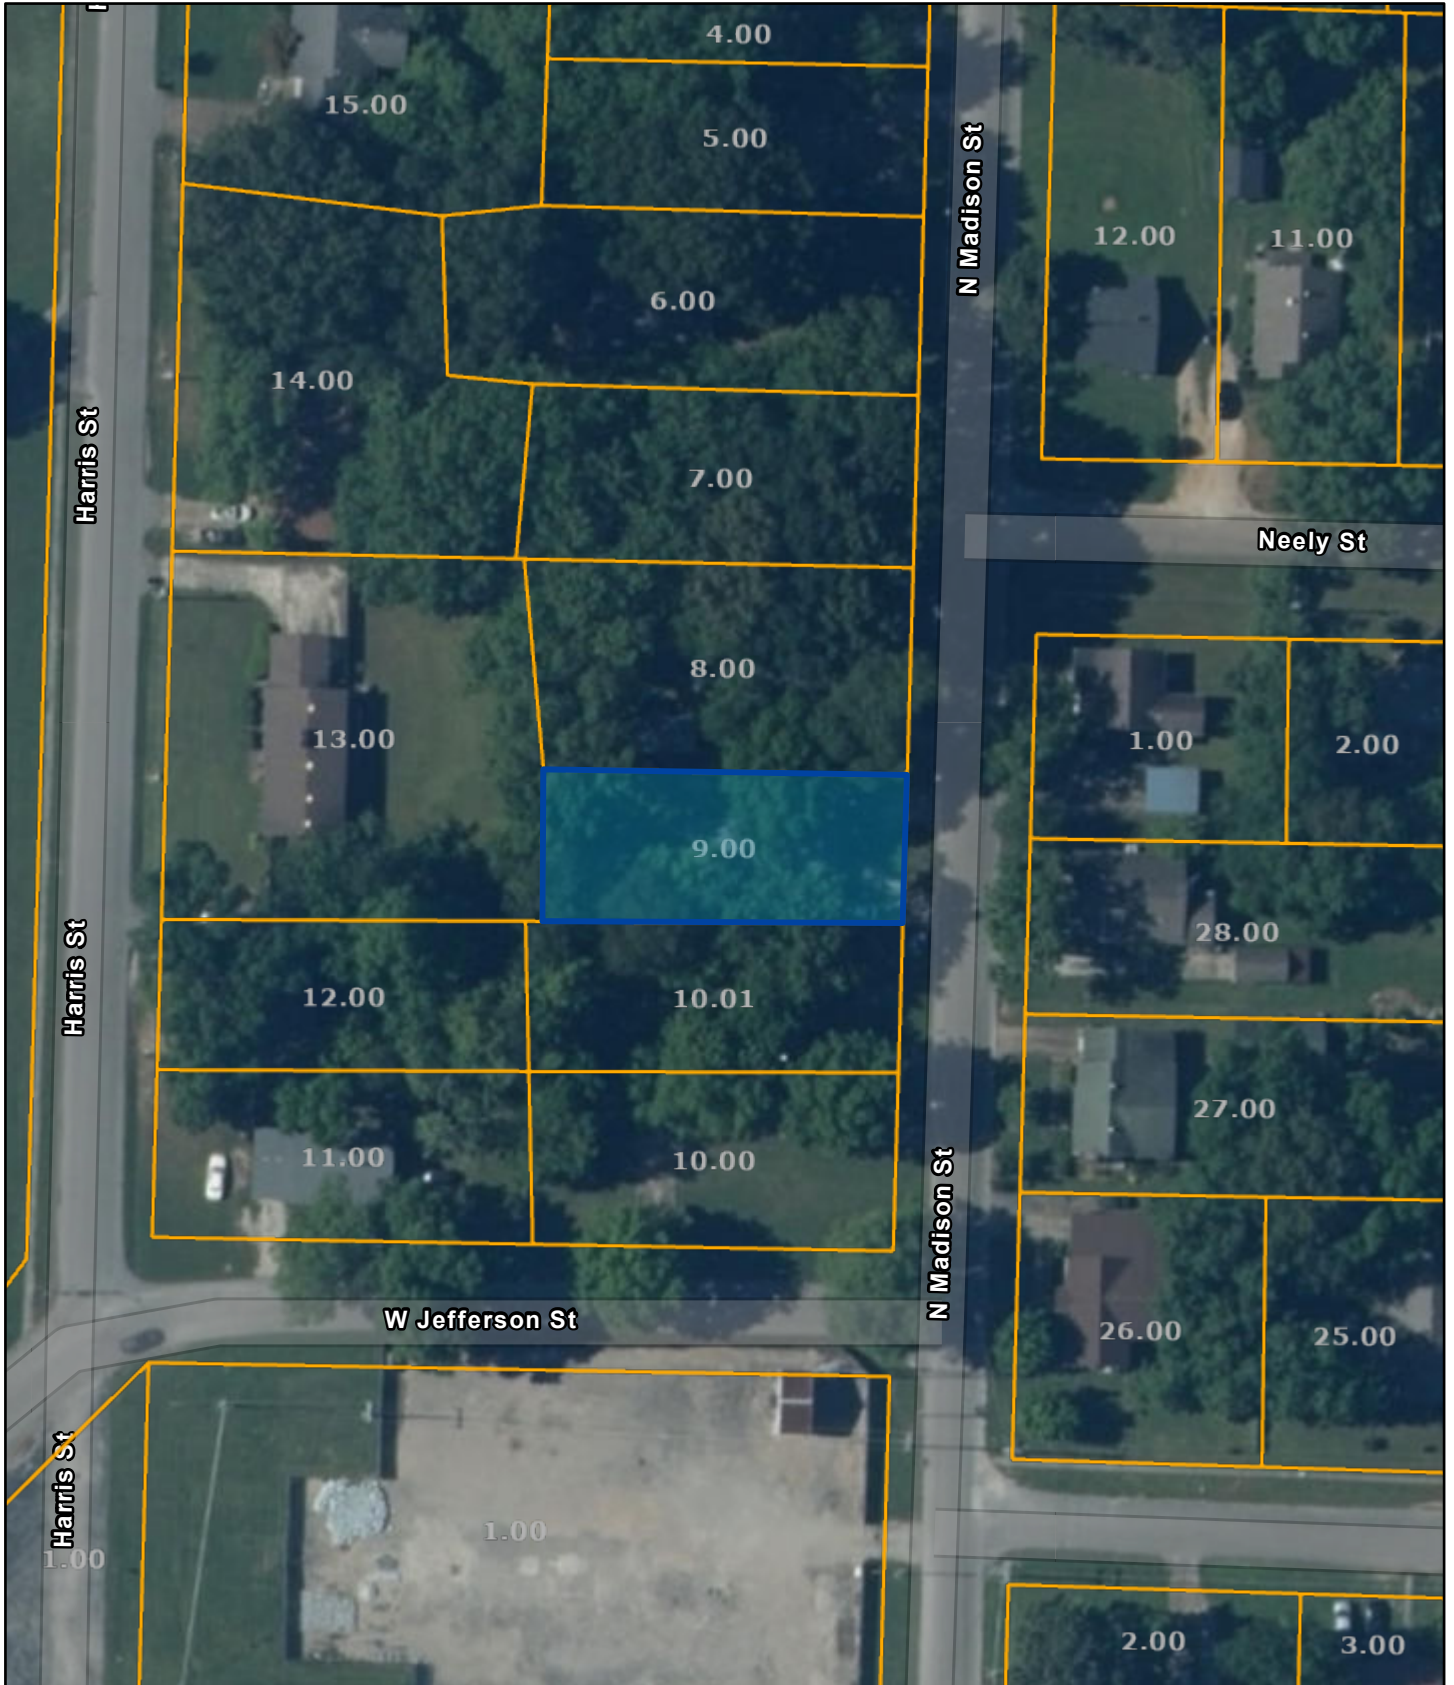

# Hardeman County - Parcel: 070P B 009.00

Date: February 24, 2023

County: Hardeman  
 Owner: MUMFORD MARILYN DIANNE  
 Address: MADISON ST 317  
 Parcel Number: 070P B 009.00  
 Deeded Acreage: 0  
 Calculated Acreage: 0  
 Date of TDOT Imagery: 2020  
 Date of Vexcel Imagery: 2021