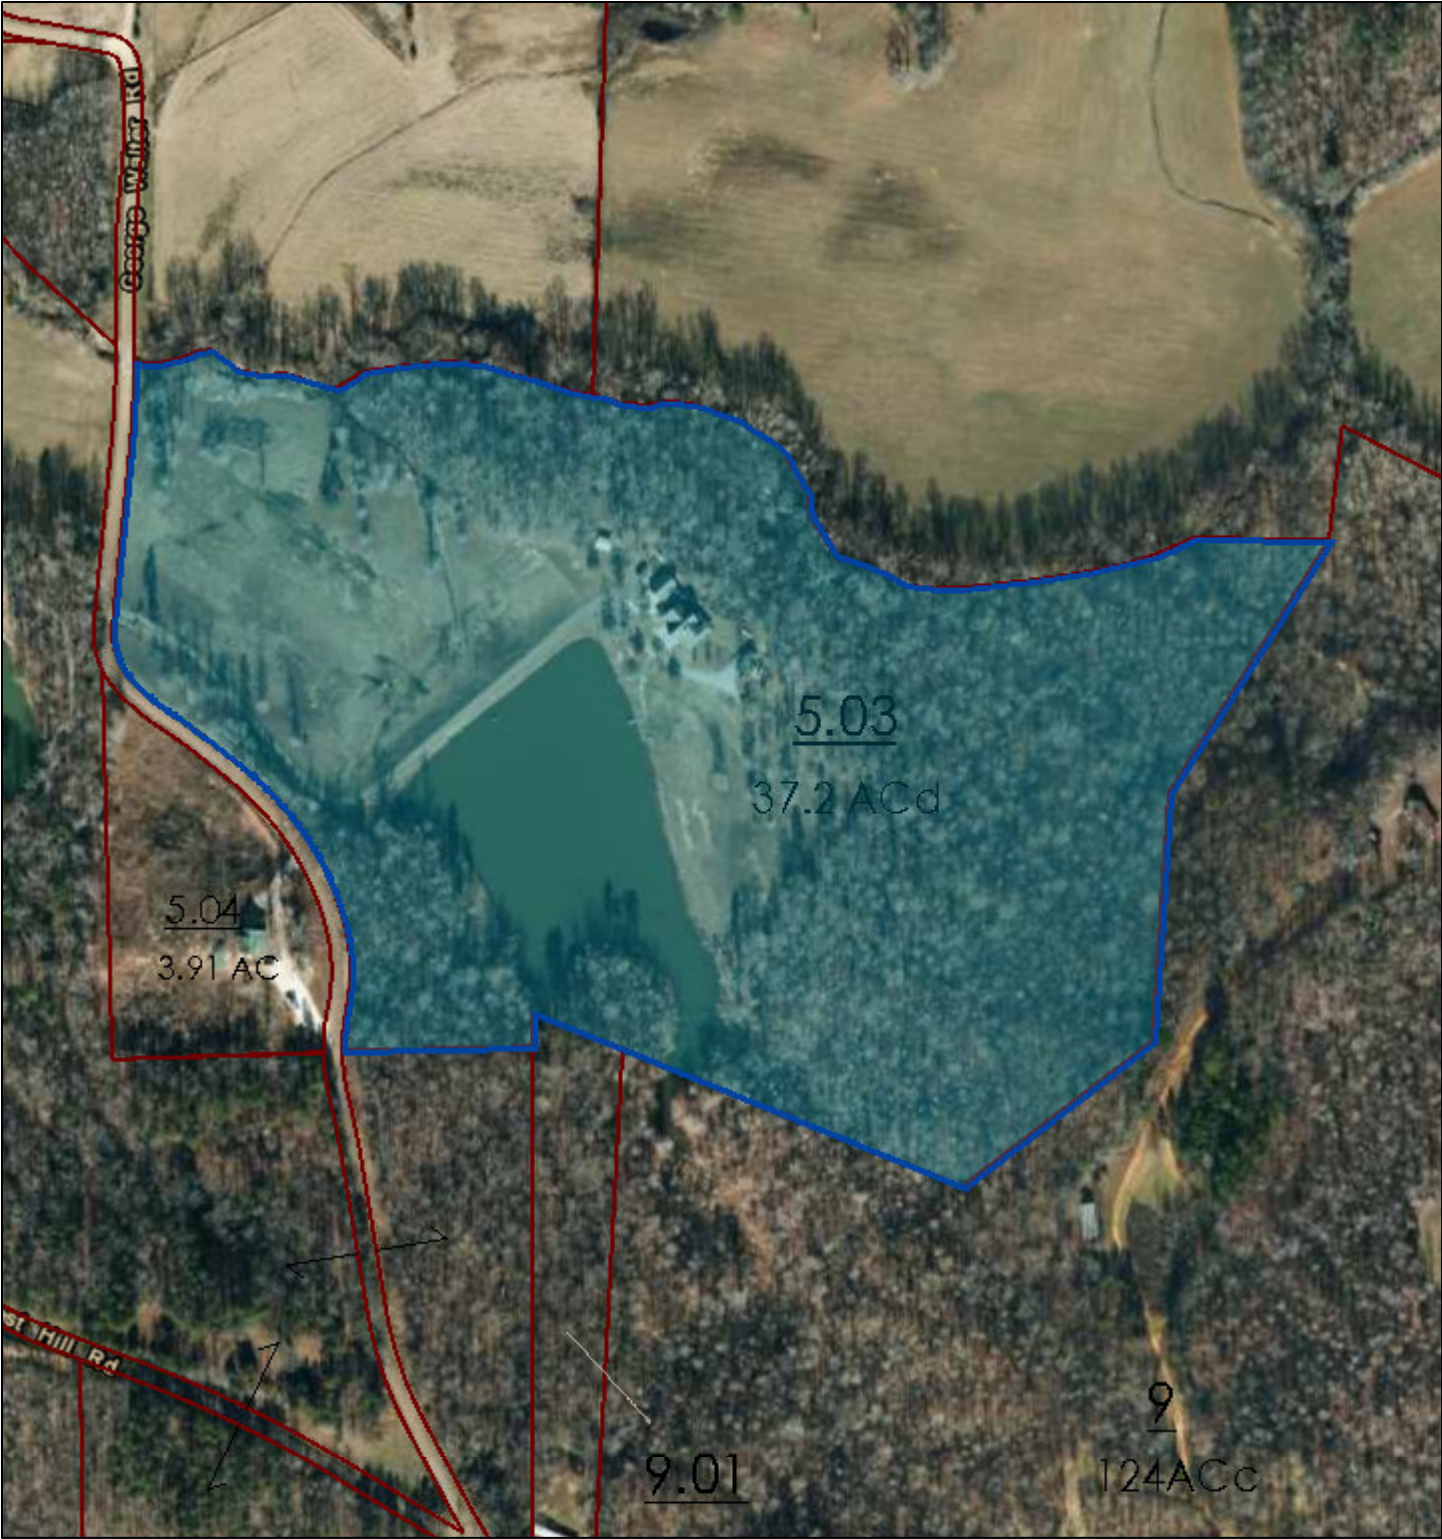

Hardeman County - Parcel: 072 005.03

Date: June 5, 2018  
County: Hardeman  
Owner: HEDRICK TERRY S ETUX  
Address: GEORGE WALTER RD 310  
Parcel Number: 072 005.03  
Deeded Acreage: 37.2  
Calculated Acreage: 0  
Date of Imagery: 2012

TN Comptroller - OLG  
Esri, HERE, Garmin, © OpenStreetMap contributors  
TDOT  
State of Tennessee, Comptroller of the Treasury, Office of Local Government  
(OLG)

The property lines are compiled from information maintained by your local county Assessor's office but are not conclusive evidence of property ownership in any court of law.