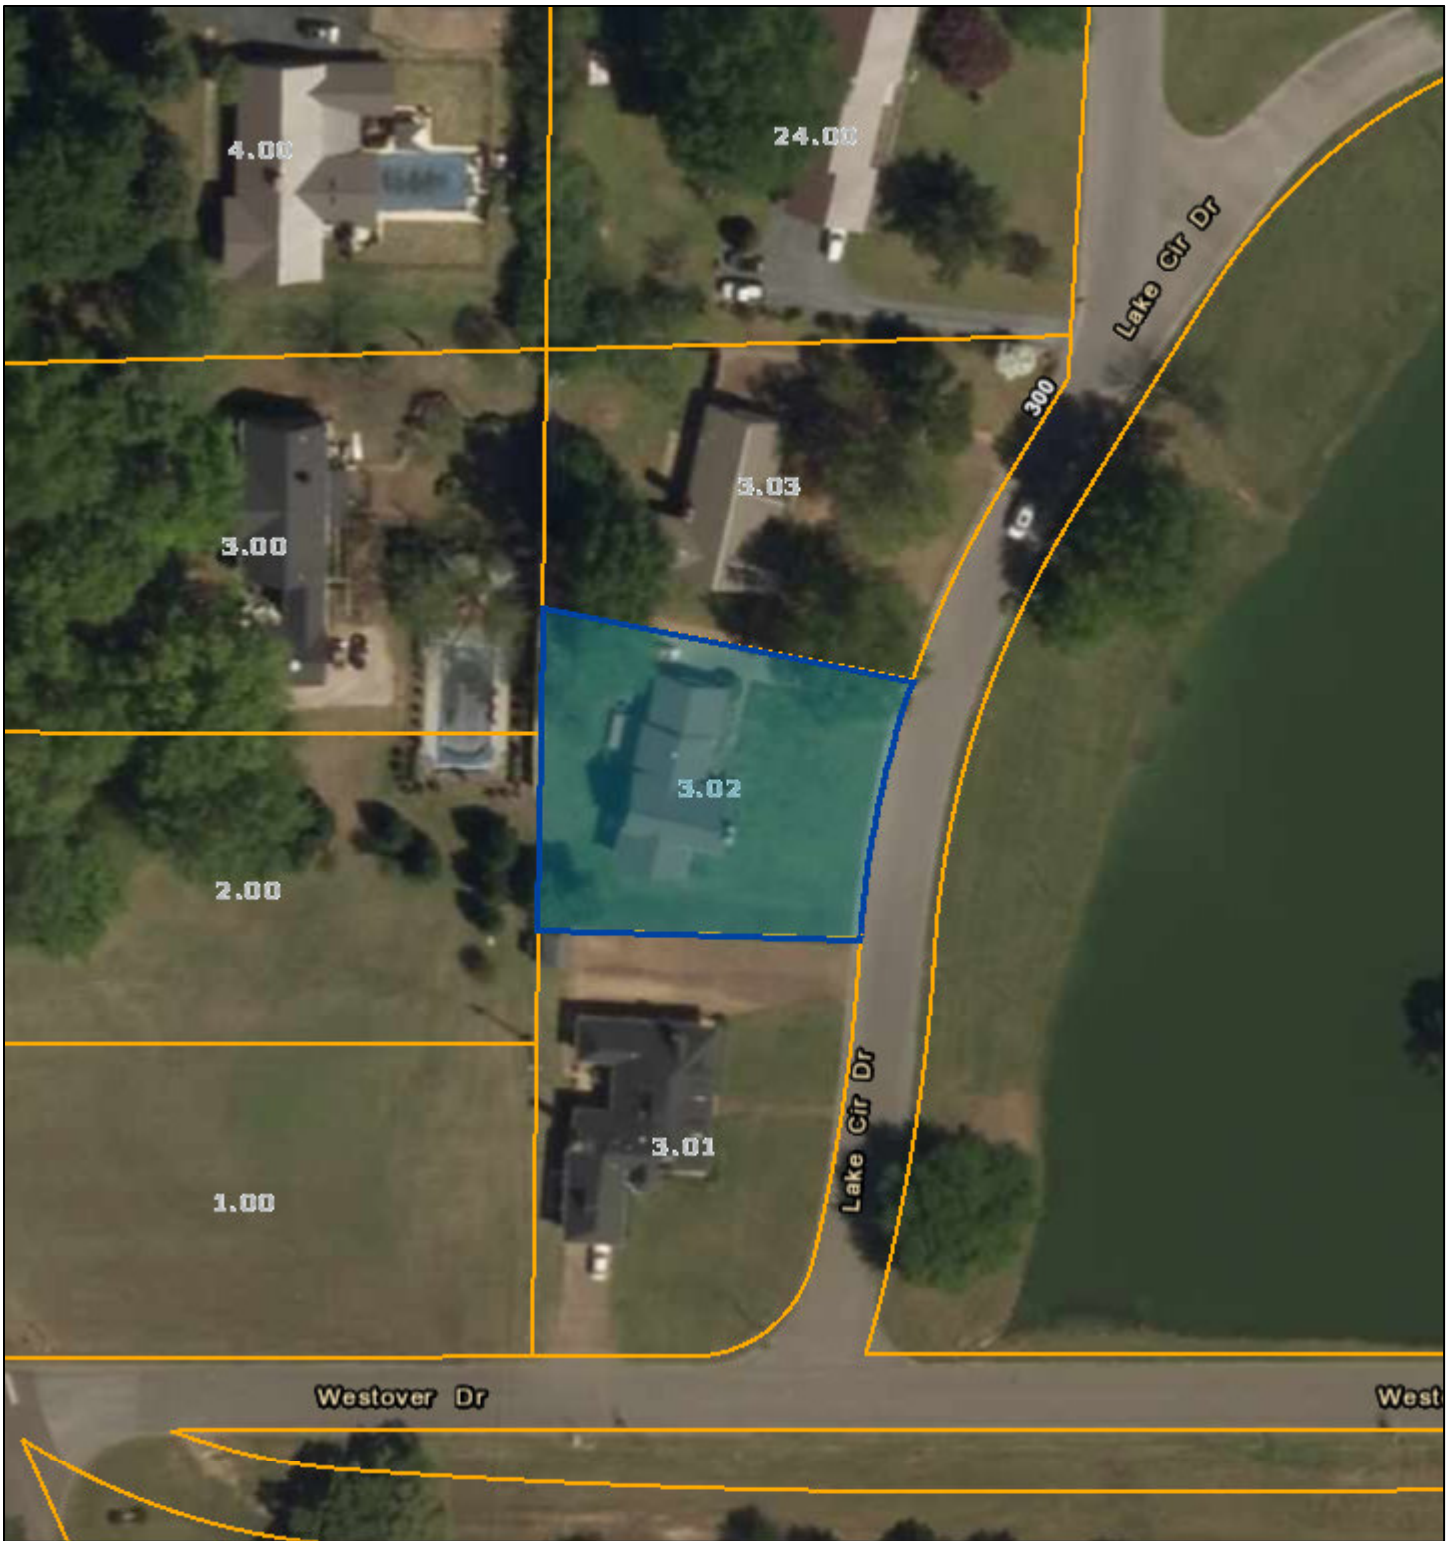

Hardeman County - Parcel: 061N B 003.02

Date: June 16, 2021
County: Hardeman
Owner: BAKER DOUGLAS W ETUX
Address: LAKE CIRCLE DR 306
Parcel Number: 061N B 003.02
Deeded Acreage: 0
Calculated Acreage: 0
Date of Imagery: 2016