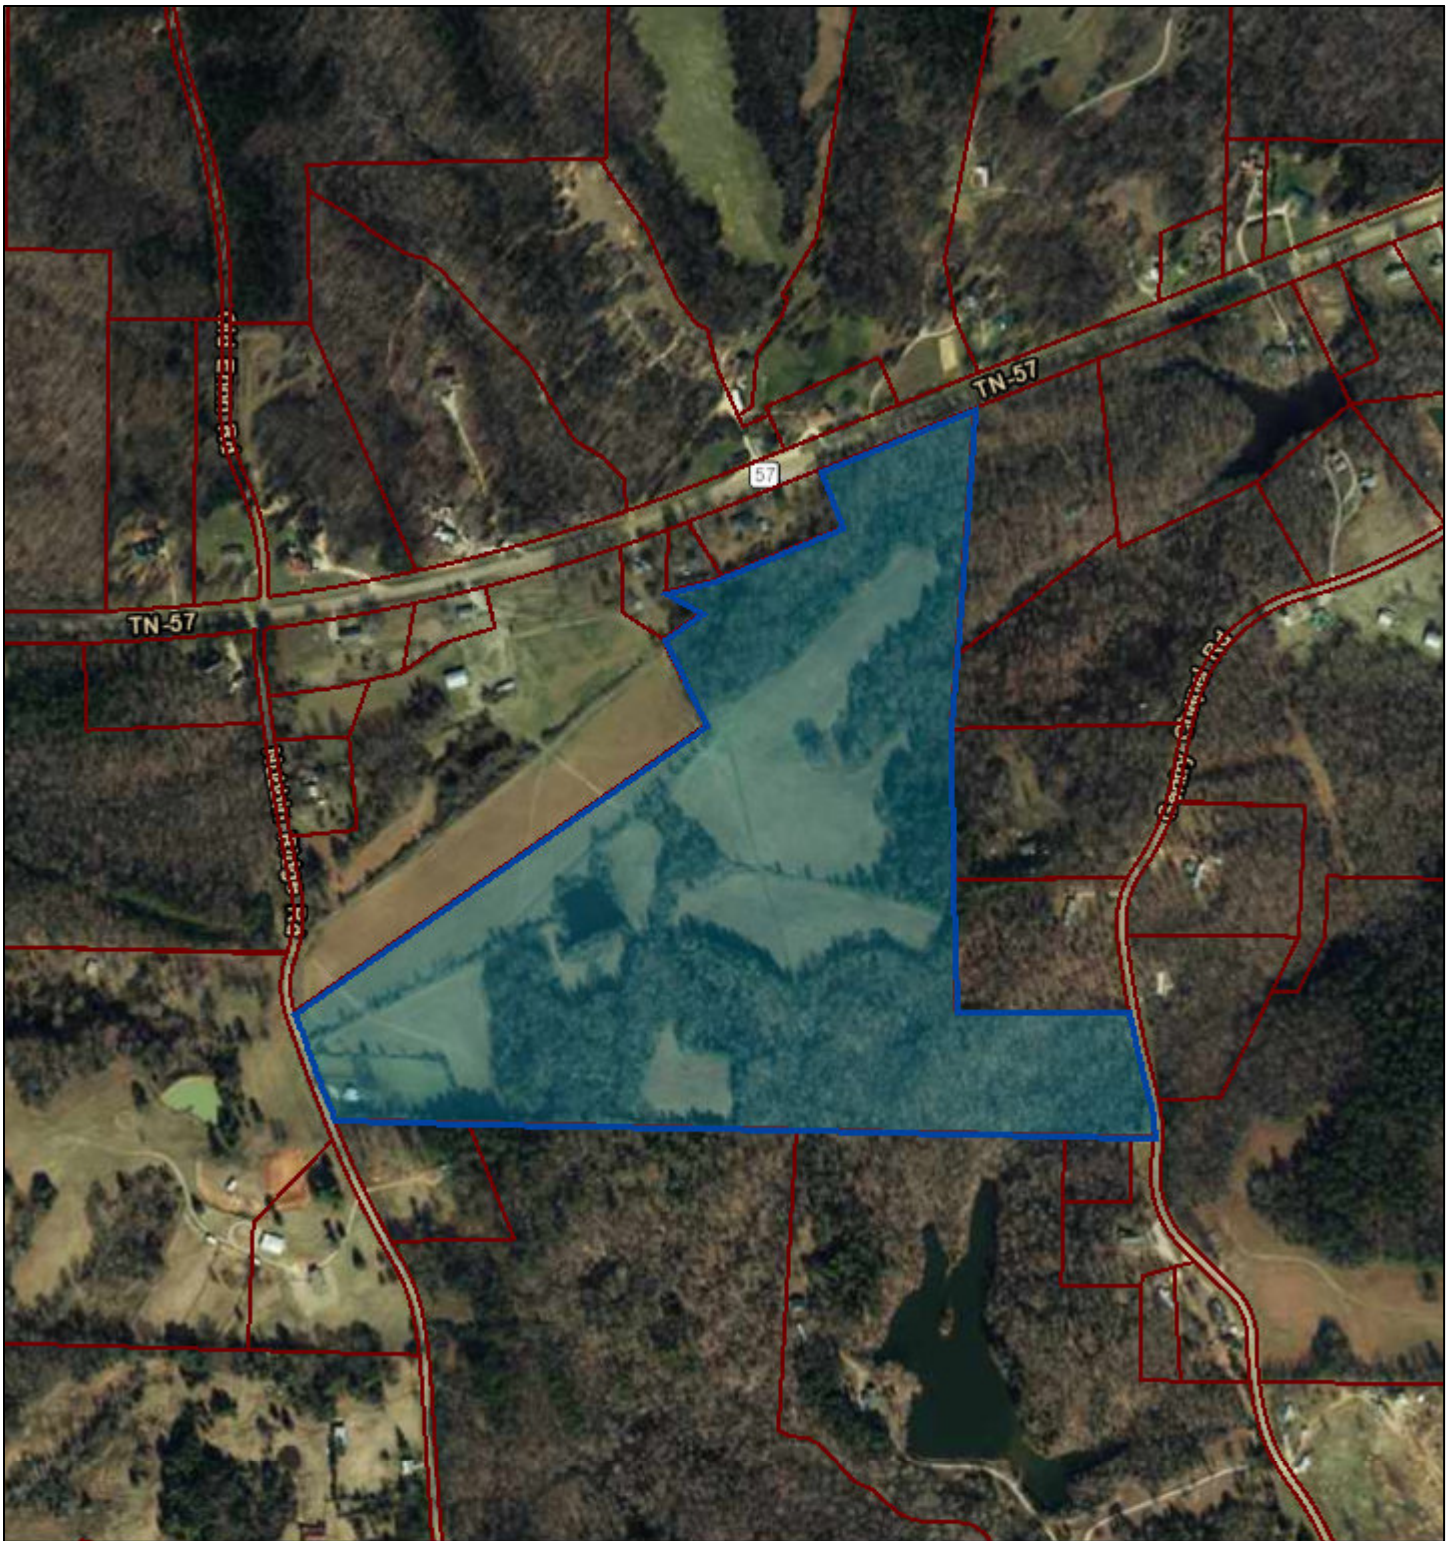

Hardeman County - Parcel: 178 008.00

Date: August 10, 2018
County: Hardeman
Owner: DAGASTINO PHILLIP L SR
Address: NUBBIN RIDGE RD 305
Parcel Number: 178 008.00
Deeded Acreage: 69.48
Calculated Acreage: 0
Date of Imagery: 2012

TN Comptroller - OLG
Esri, HERE, Garmin, © OpenStreetMap contributors
TDOT
State of Tennessee, Comptroller of the Treasury, Office of Local Government
(OLG)

The property lines are compiled from information maintained by your local county Assessor's office but are not conclusive evidence of property ownership in any court of law.