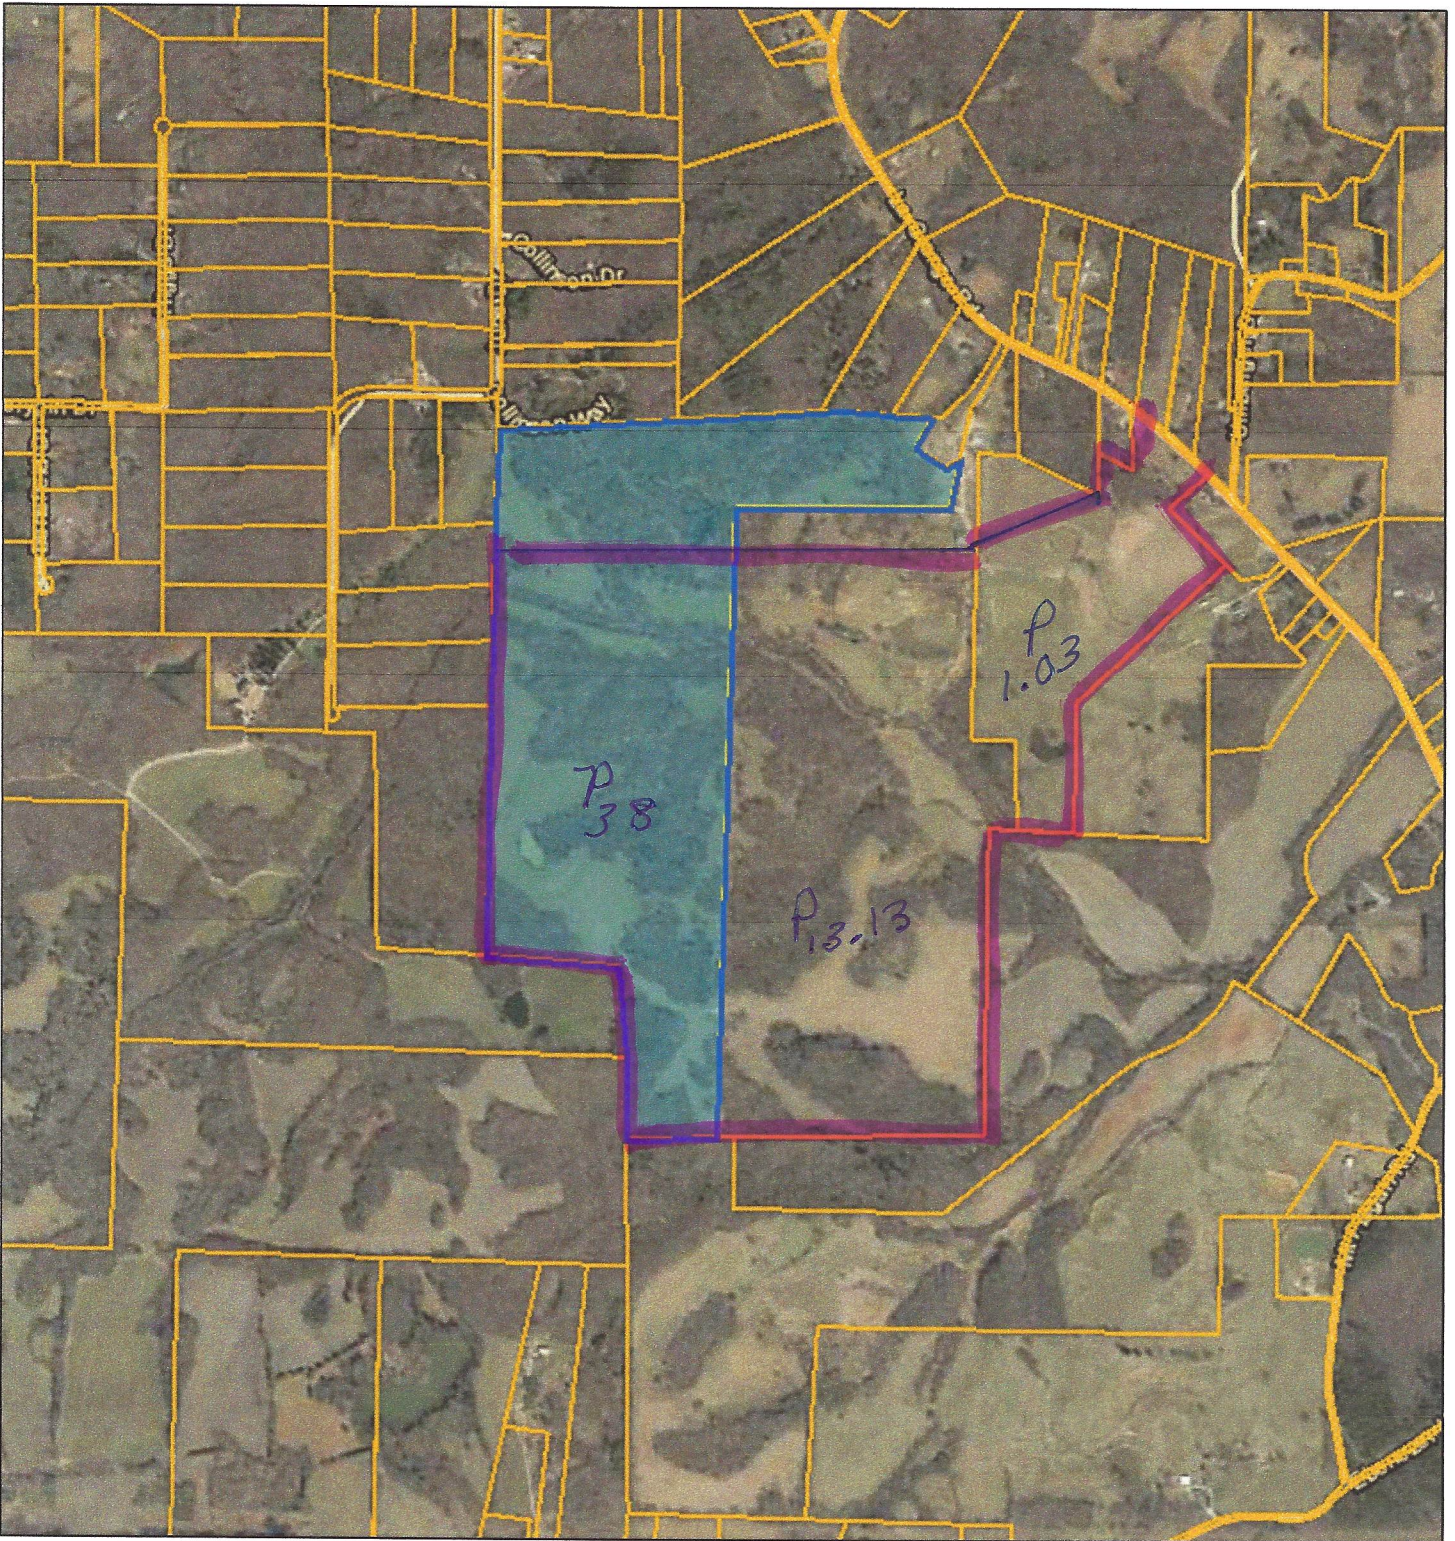

Fayette County - Parcel: 130 038.00

Date: October 12, 2021
County: Fayette
Owner: THOMPSON DAVID E
Address: LAGRANGE RD S OF
Parcel Number: 130 038.00
Deeded Acreage: 154.94
Calculated Acreage: 0
Date of Imagery: 2016

TN Comptroller - DPA
Esri, HERE, Garmin, (c) OpenStreetMap contributors
State of Tennessee, Comptroller of the Treasury, Department of Property
Assessment (DPA) - Geographic Services
TDOT

The property lines are compiled from information maintained by your local county Assessor's office but are not conclusive evidence of property ownership in any court of law.