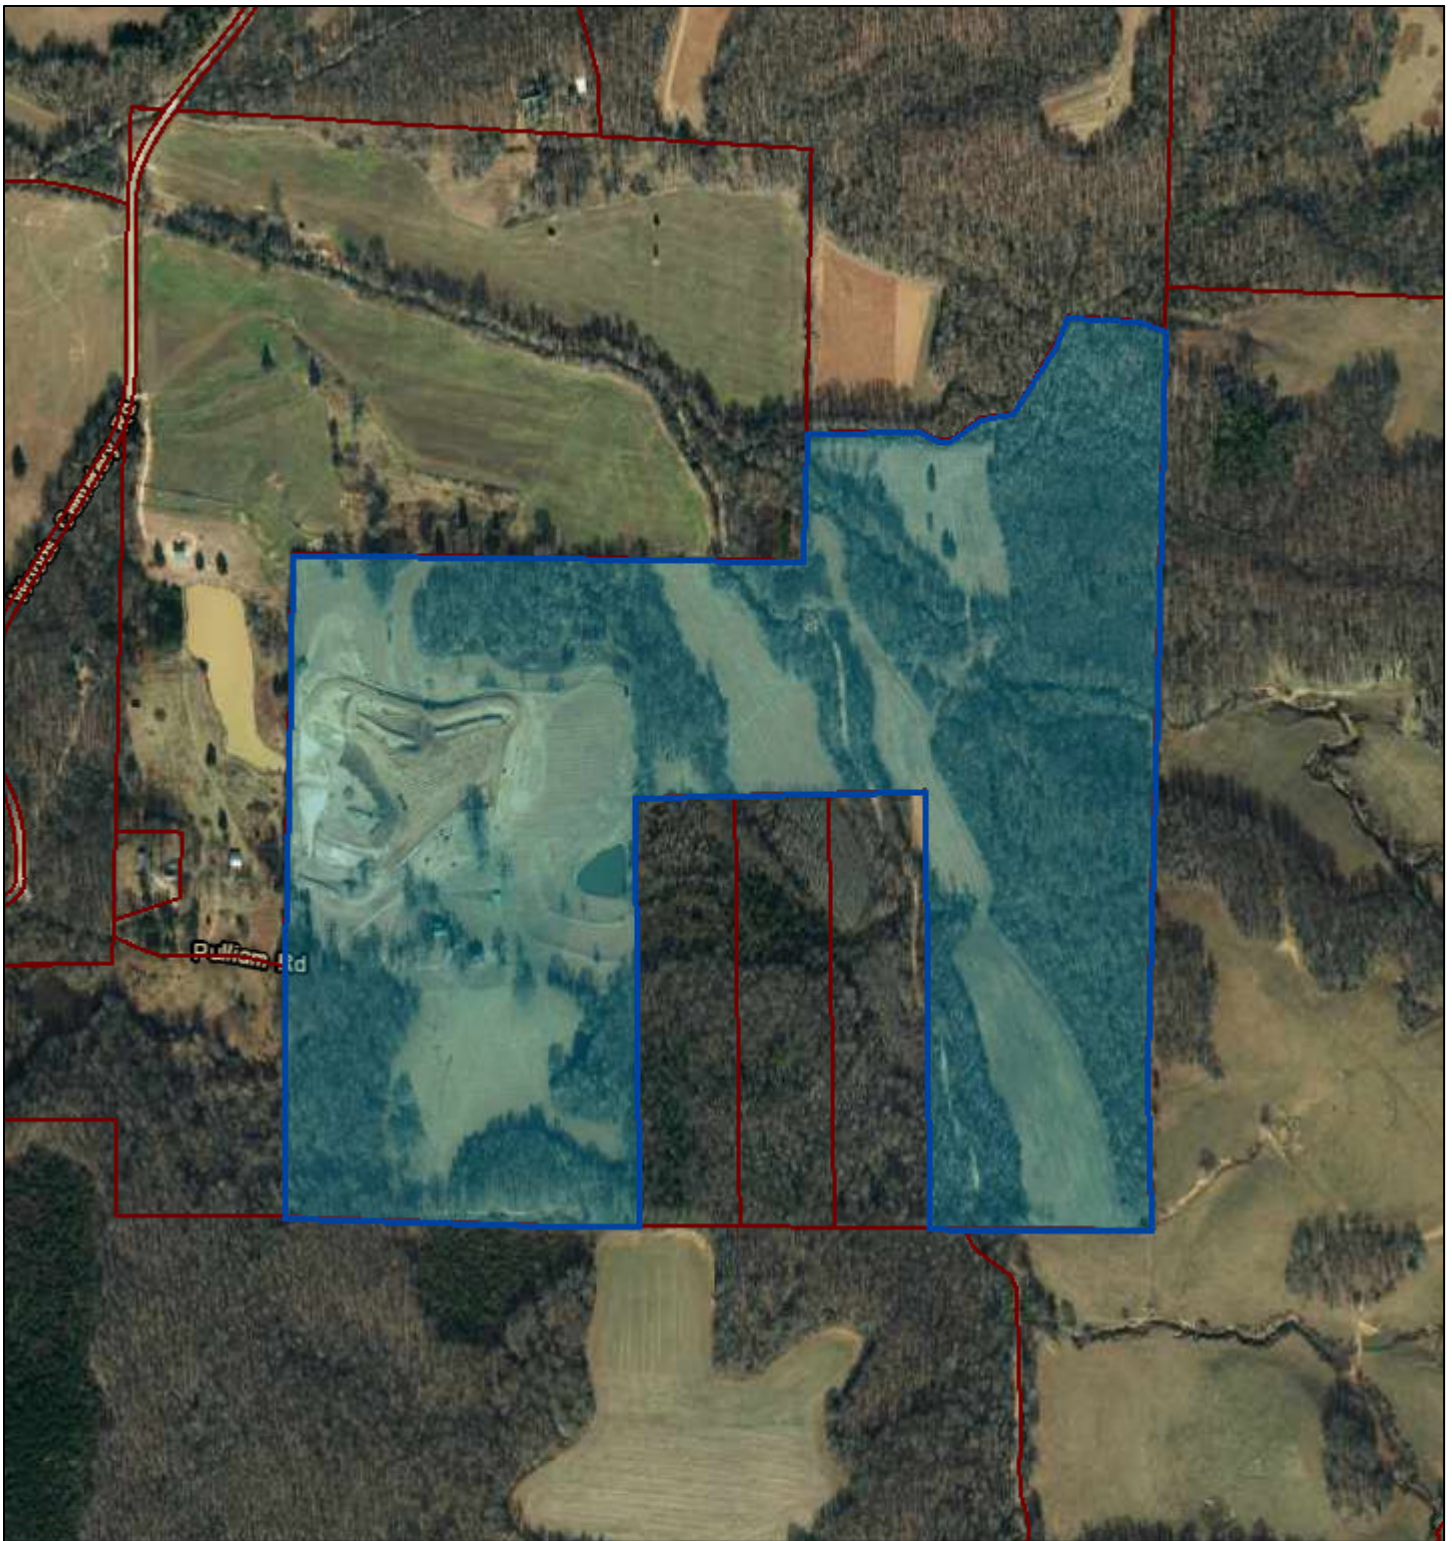

Hardeman County - Parcel: 126 008.03

Date: May 6, 2018
County: Hardeman
Owner: BARTON JAMES H JR
Address: WOODS CEMETERY LN 275
Parcel Number: 126 008.03
Deeded Acreage: 126.01
Calculated Acreage: 0
Date of Imagery: 2012

TN Comptroller - OLG
Esri, HERE, Garmin, © OpenStreetMap contributors
TDOT
State of Tennessee, Comptroller of the Treasury, Office of Local Government
(OLG)

The property lines are compiled from information maintained by your local county Assessor's office but are not conclusive evidence of property ownership in any court of law.