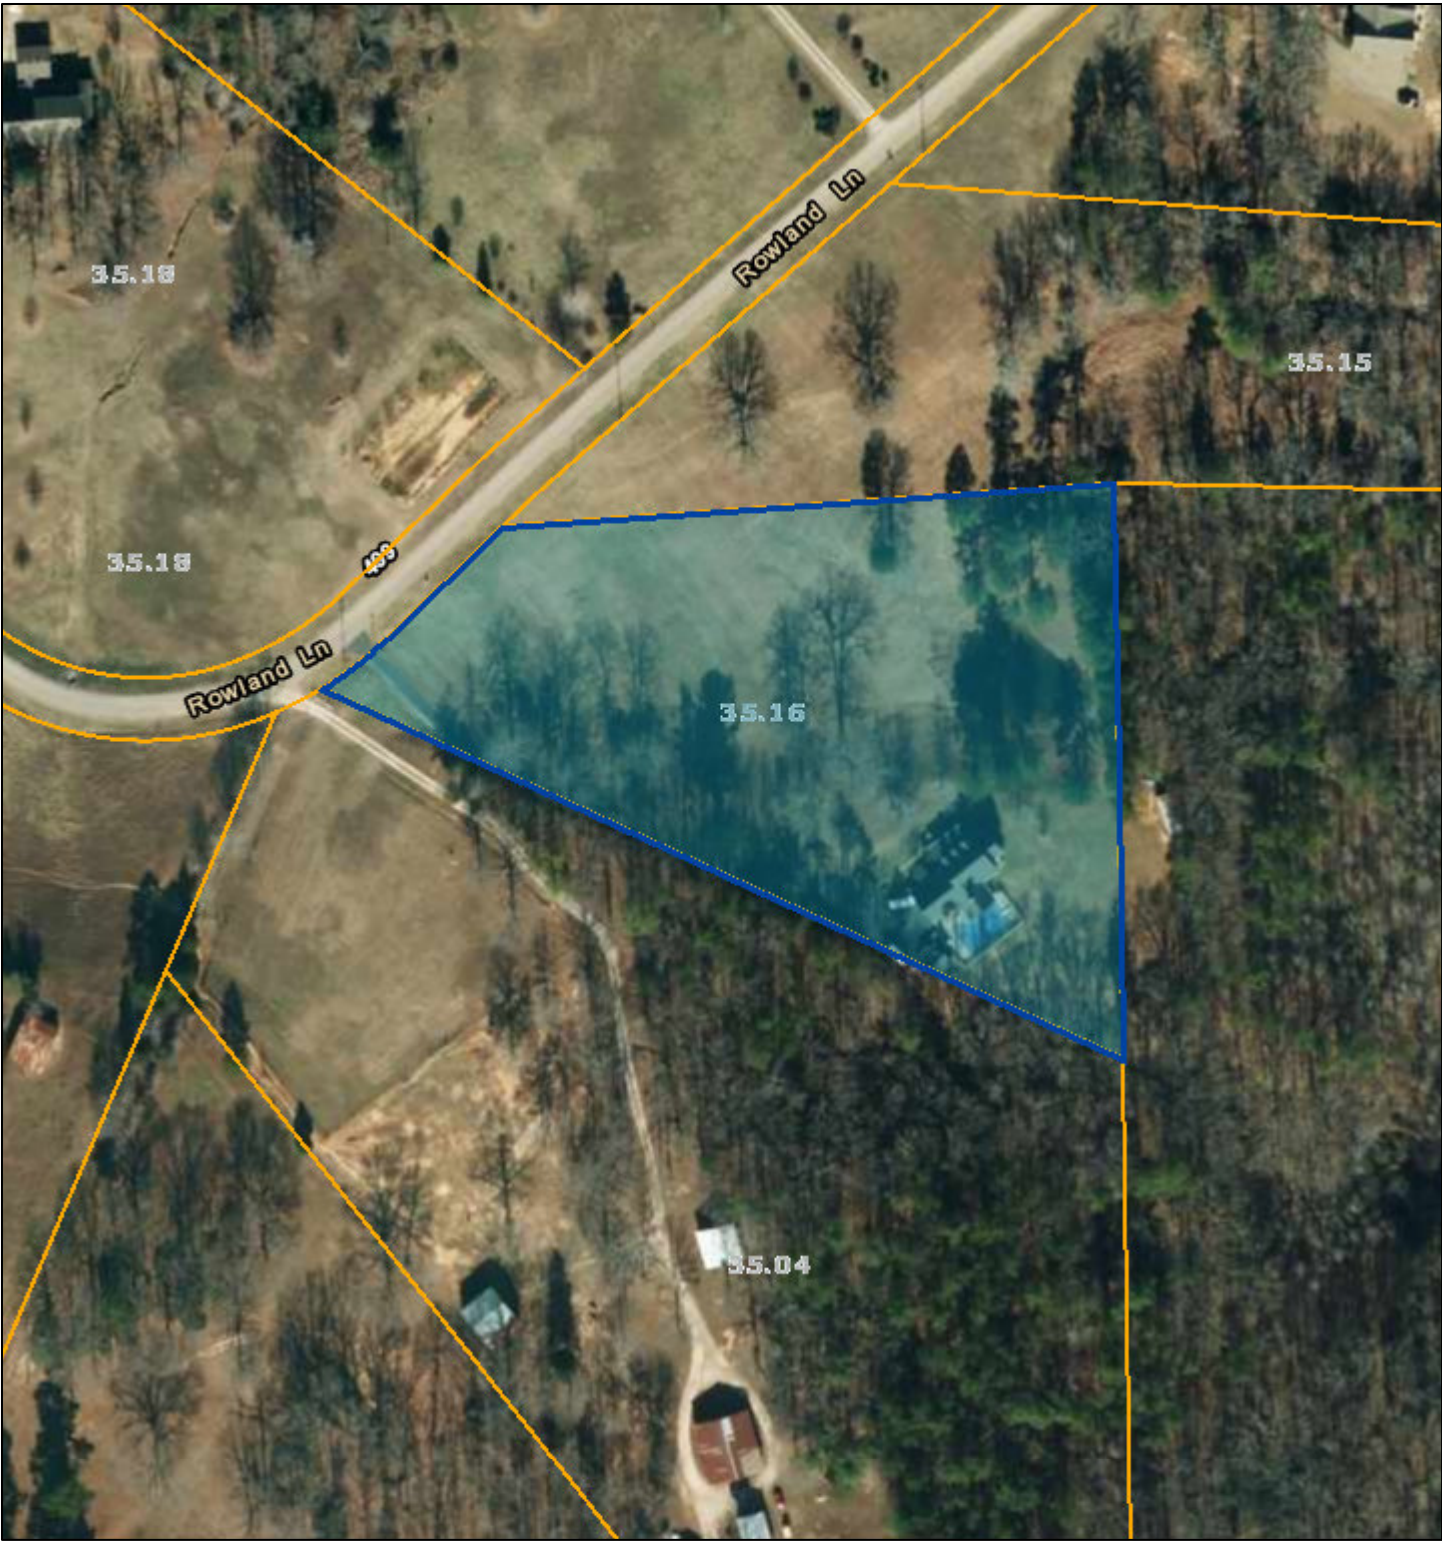

Hardeman County - Parcel: 069 035.16

Date: March 18, 2019
County: Hardeman
Owner: MCKIBBIN RICHARD A ETUX
Address: ROWLAND LN 250
Parcel Number: 069 035.16
Deeded Acreage: 5.23
Calculated Acreage: 0
Date of Imagery: 2012

TN Comptroller - OLG
Esri, HERE, Garmin, © OpenStreetMap contributors
TDOT
State of Tennessee, Comptroller of the Treasury, Office of Local Government
(OLG)

The property lines are compiled from information maintained by your local county Assessor's office but are not conclusive evidence of property ownership in any court of law.