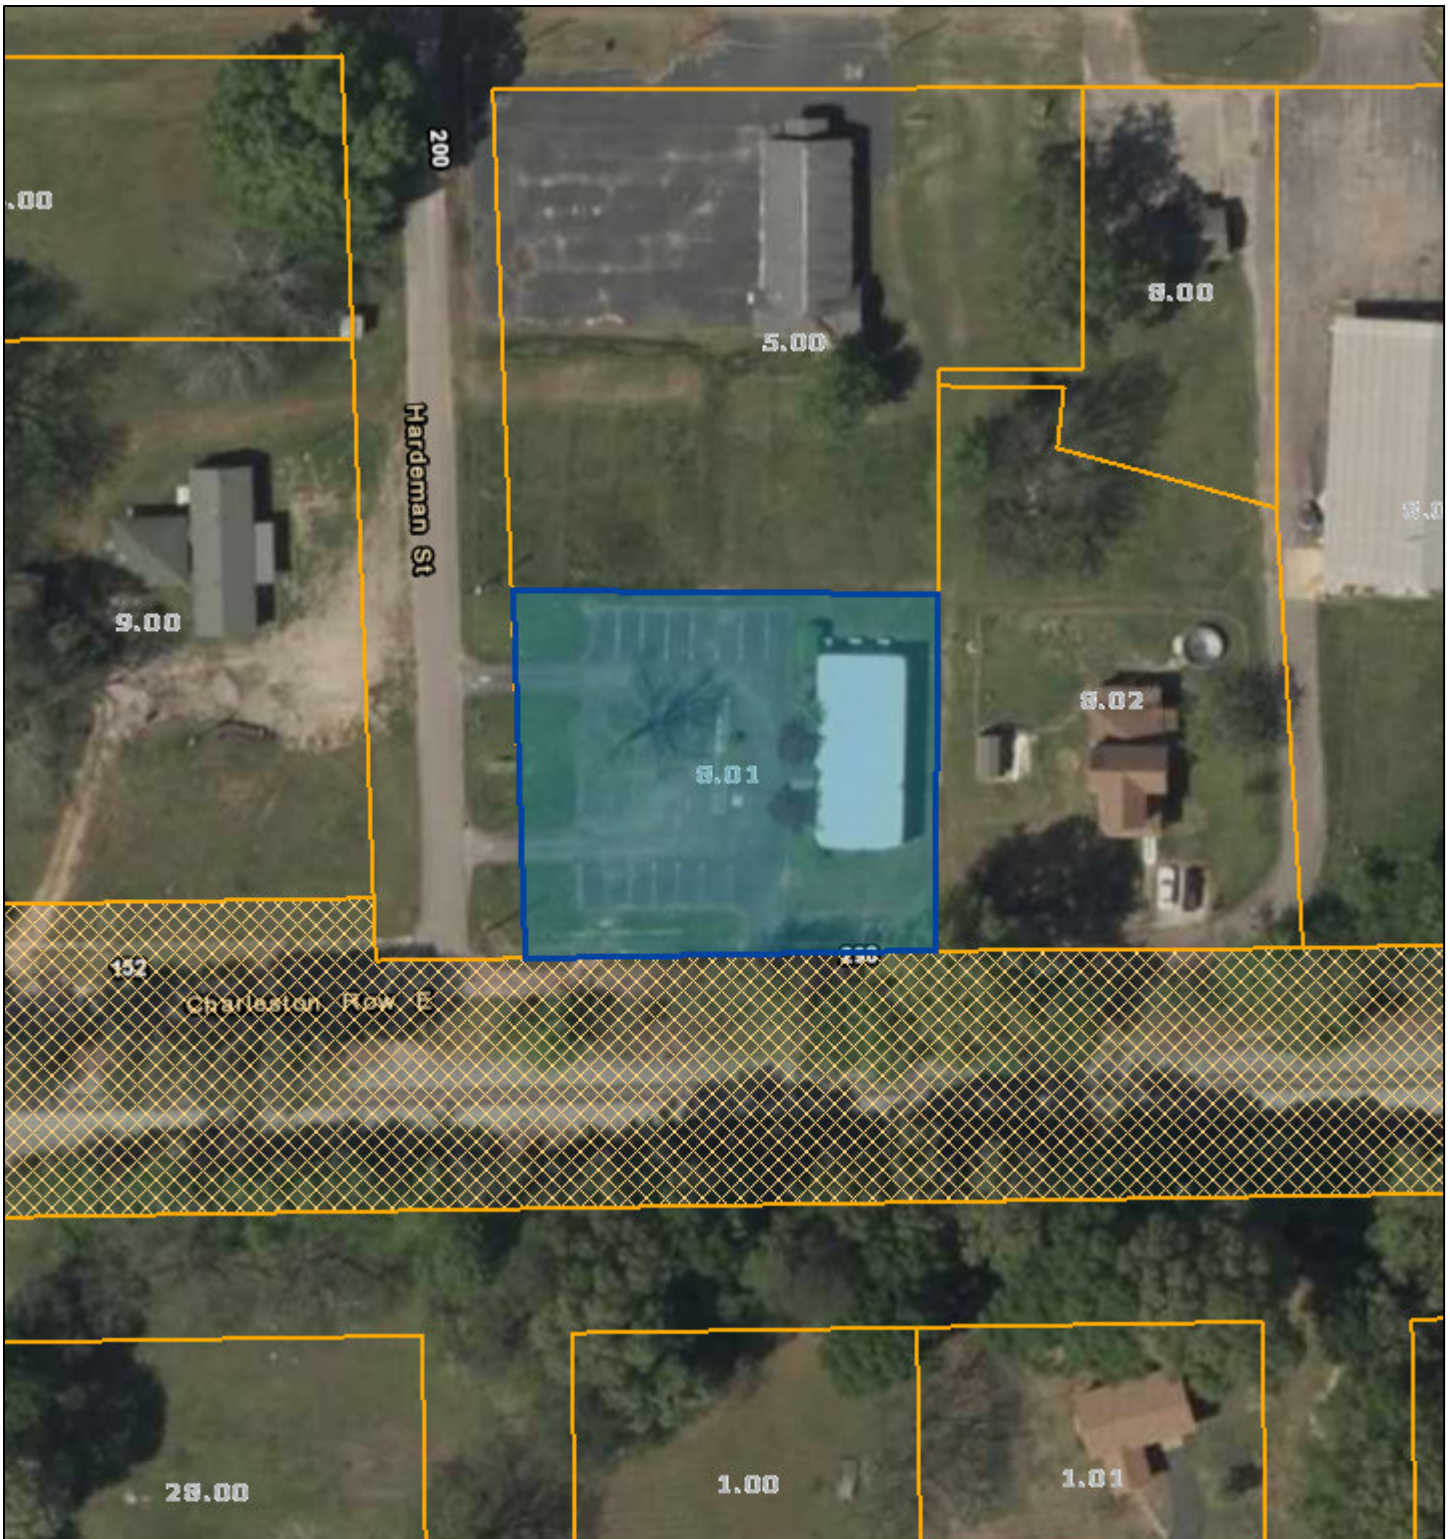

# Hardeman County - Parcel: 165D C 008.01

Date: December 20, 2020  
County: Hardeman  
Owner: BURNS WILLIAM H II ETUX  
Address: HARDEMAN 249  
Parcel Number: 165D C 008.01  
Deeded Acreage: 1  
Calculated Acreage: 0  
Date of Imagery: 2016