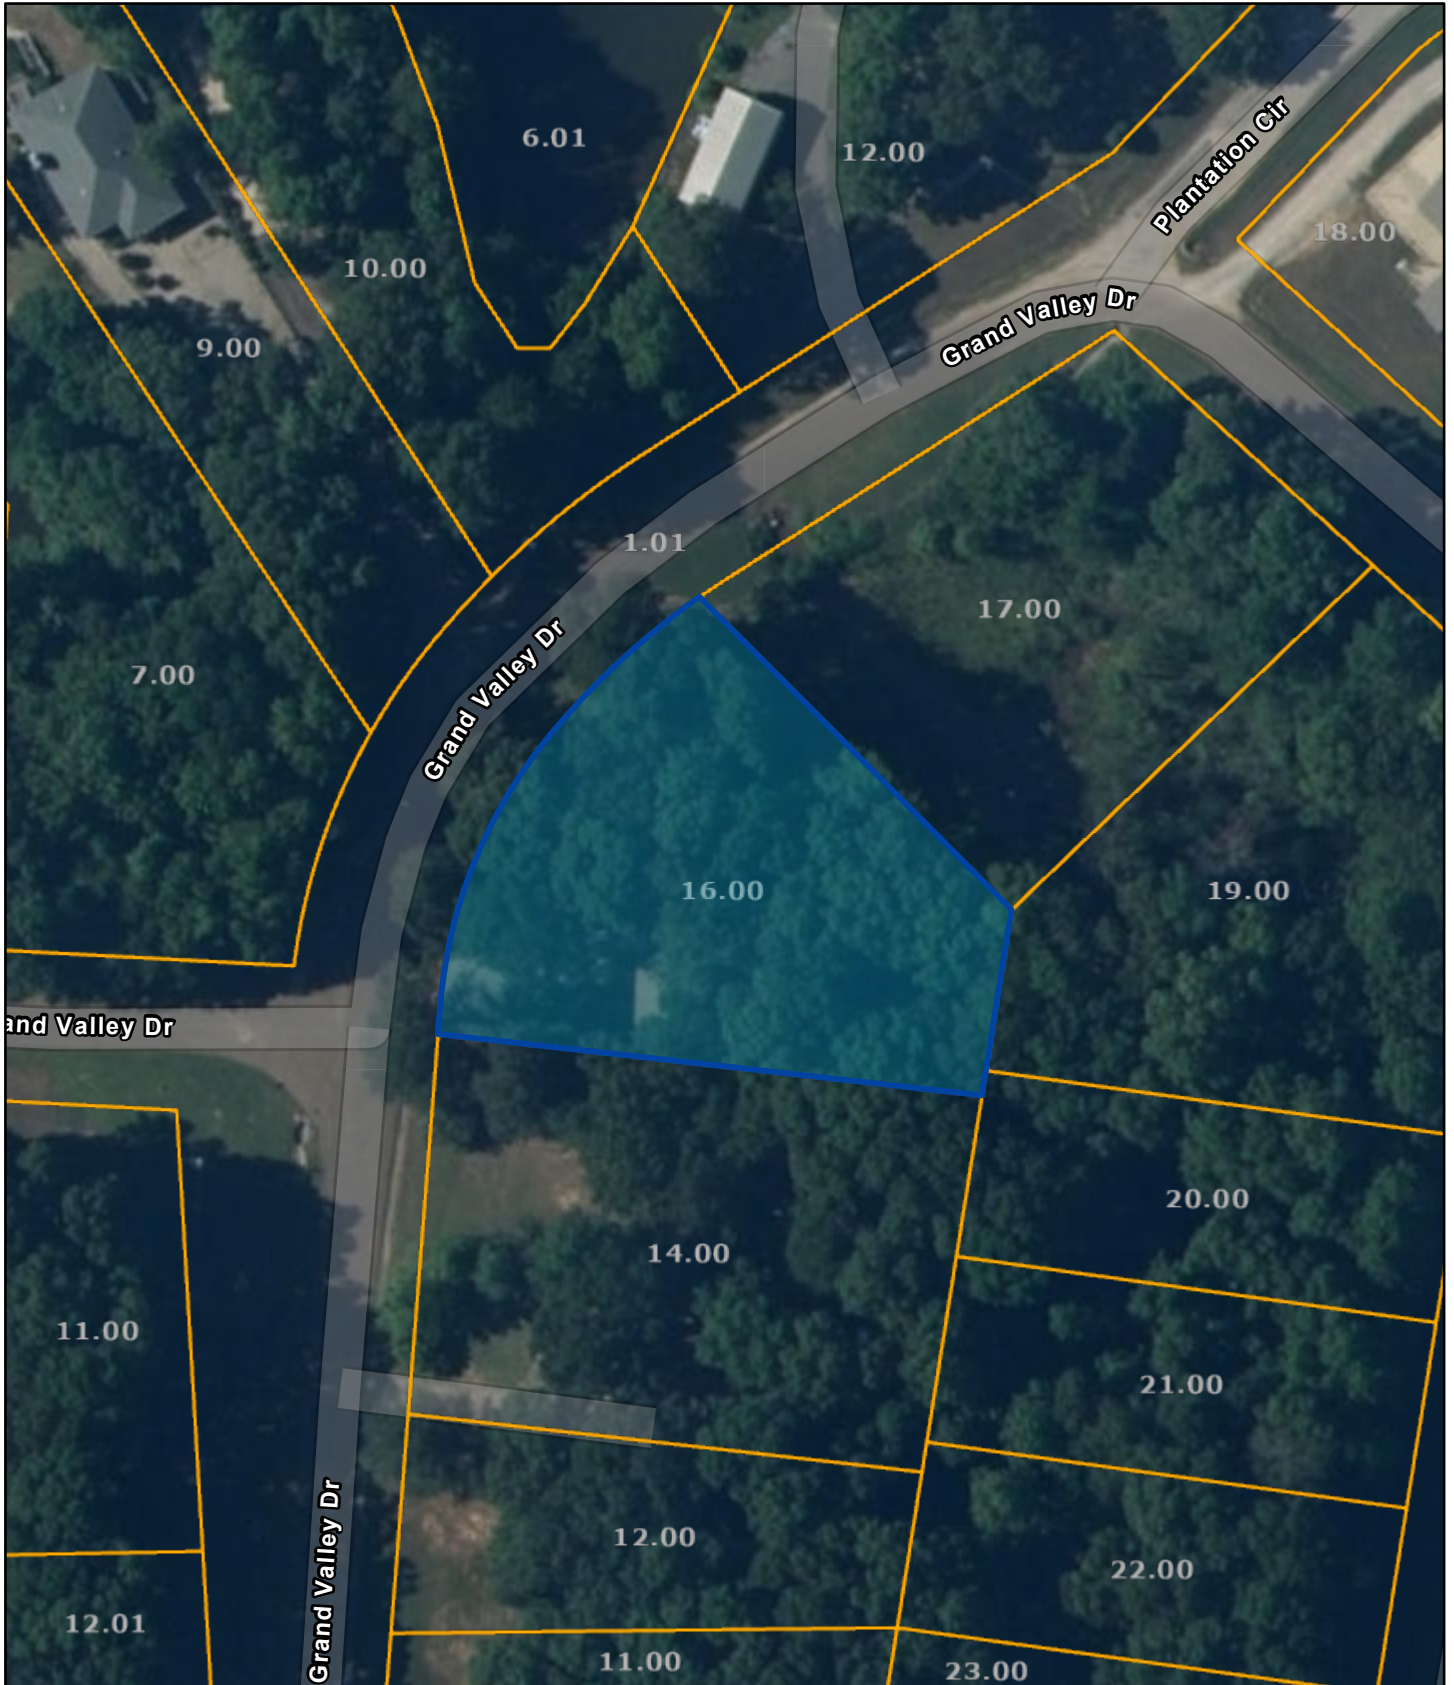

# Hardeman County - Parcel: 129C B 016.00

Date: July 9, 2024

County: Hardeman  
Owner: ROCK JAMES G ETUX  
Address: GRAND VALLEY DR 232 GV 200  
Parcel Number: 129C B 016.00  
Deeded Acreage: 0  
Calculated Acreage: 0  
Date of TDOT Imagery: 2020  
Date of Vexcel Imagery: 2023

The property lines are compiled from information maintained by your local county Assessor's office but are not conclusive evidence of property ownership in any court of law.