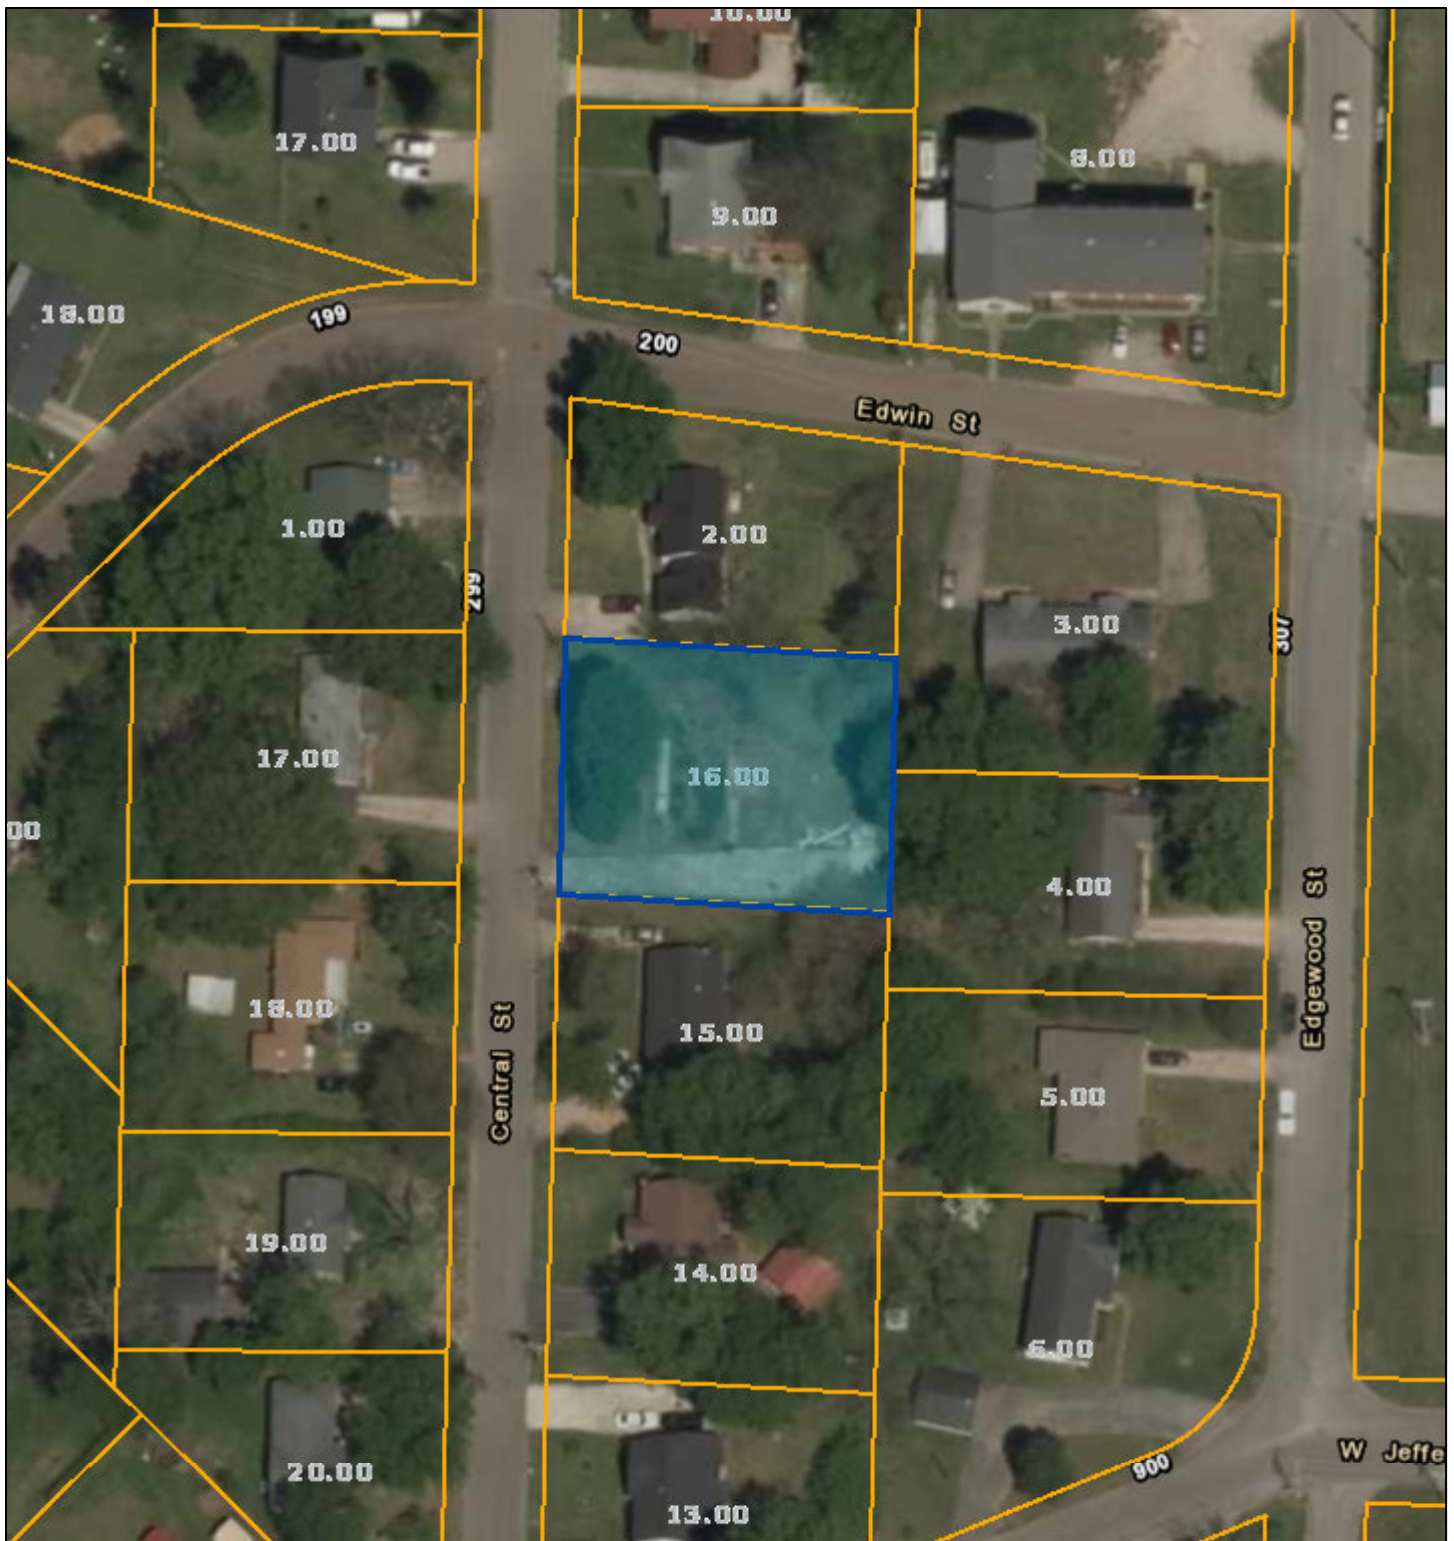

# Hardeman County - Parcel: 069M E 016.00

Date: August 26, 2019  
County: Hardeman  
Owner: HOWELL RONALD AND STAN  
Address: CENTRAL ST 228  
Parcel Number: 069M E 016.00  
Deeded Acreage: 0  
Calculated Acreage: 0  
Date of Imagery: 2016