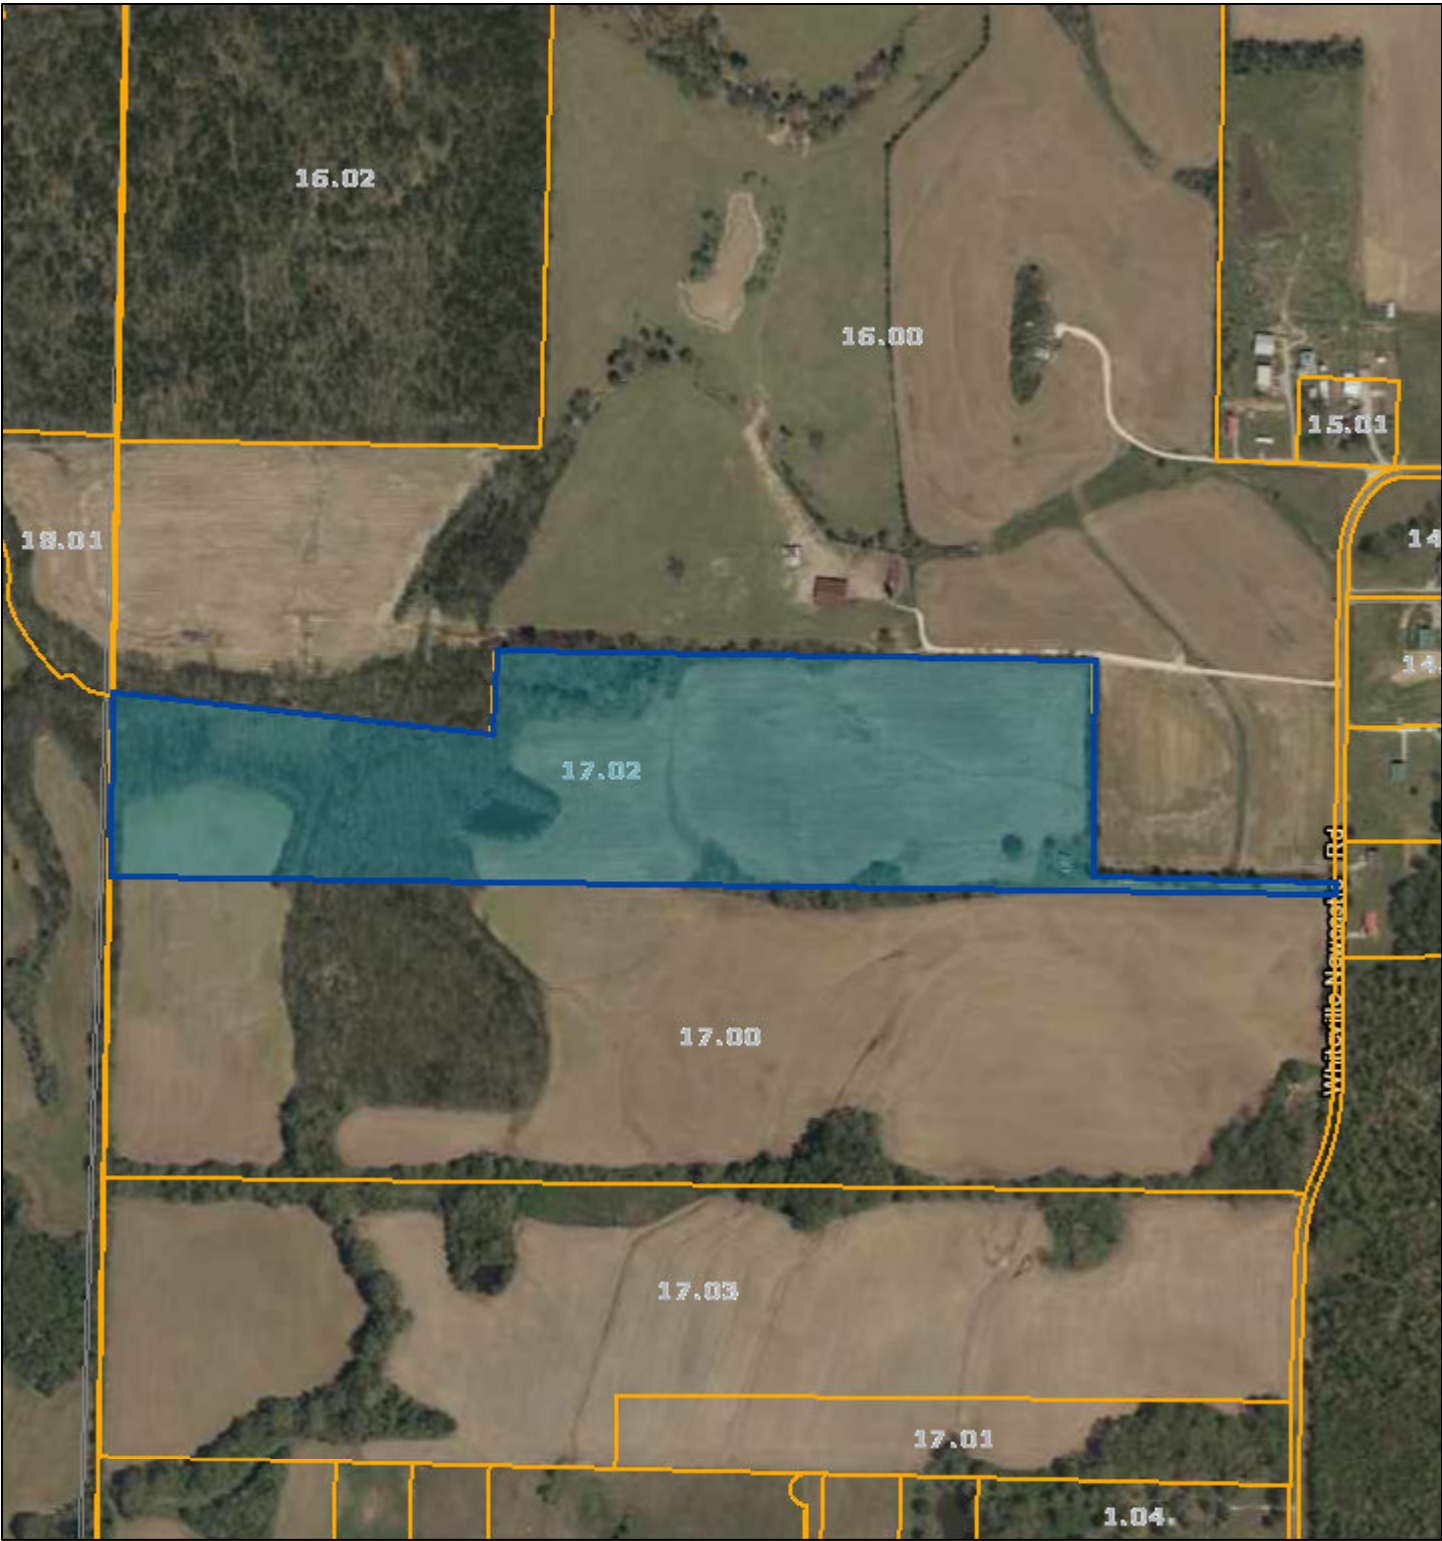

Hardeman County - Parcel: 047 017.02

Date: August 21, 2019  
County: Hardeman  
Owner: BALMEZ STRAIN ETUX CORNELIA  
Address: WHT'VLE NEW CASTLE RD 2180  
Parcel Number: 047 017.02  
Deeded Acreage: 50  
Calculated Acreage: 0  
Date of Imagery: 2016

Esri, HERE, Garmin, (c) OpenStreetMap contributors  
TN Comptroller - OLG  
TDOT  
State of Tennessee, Comptroller of the Treasury, Office of Local Government  
(OLG)

The property lines are compiled from information maintained by your local county Assessor's office but are not conclusive evidence of property ownership in any court of law.