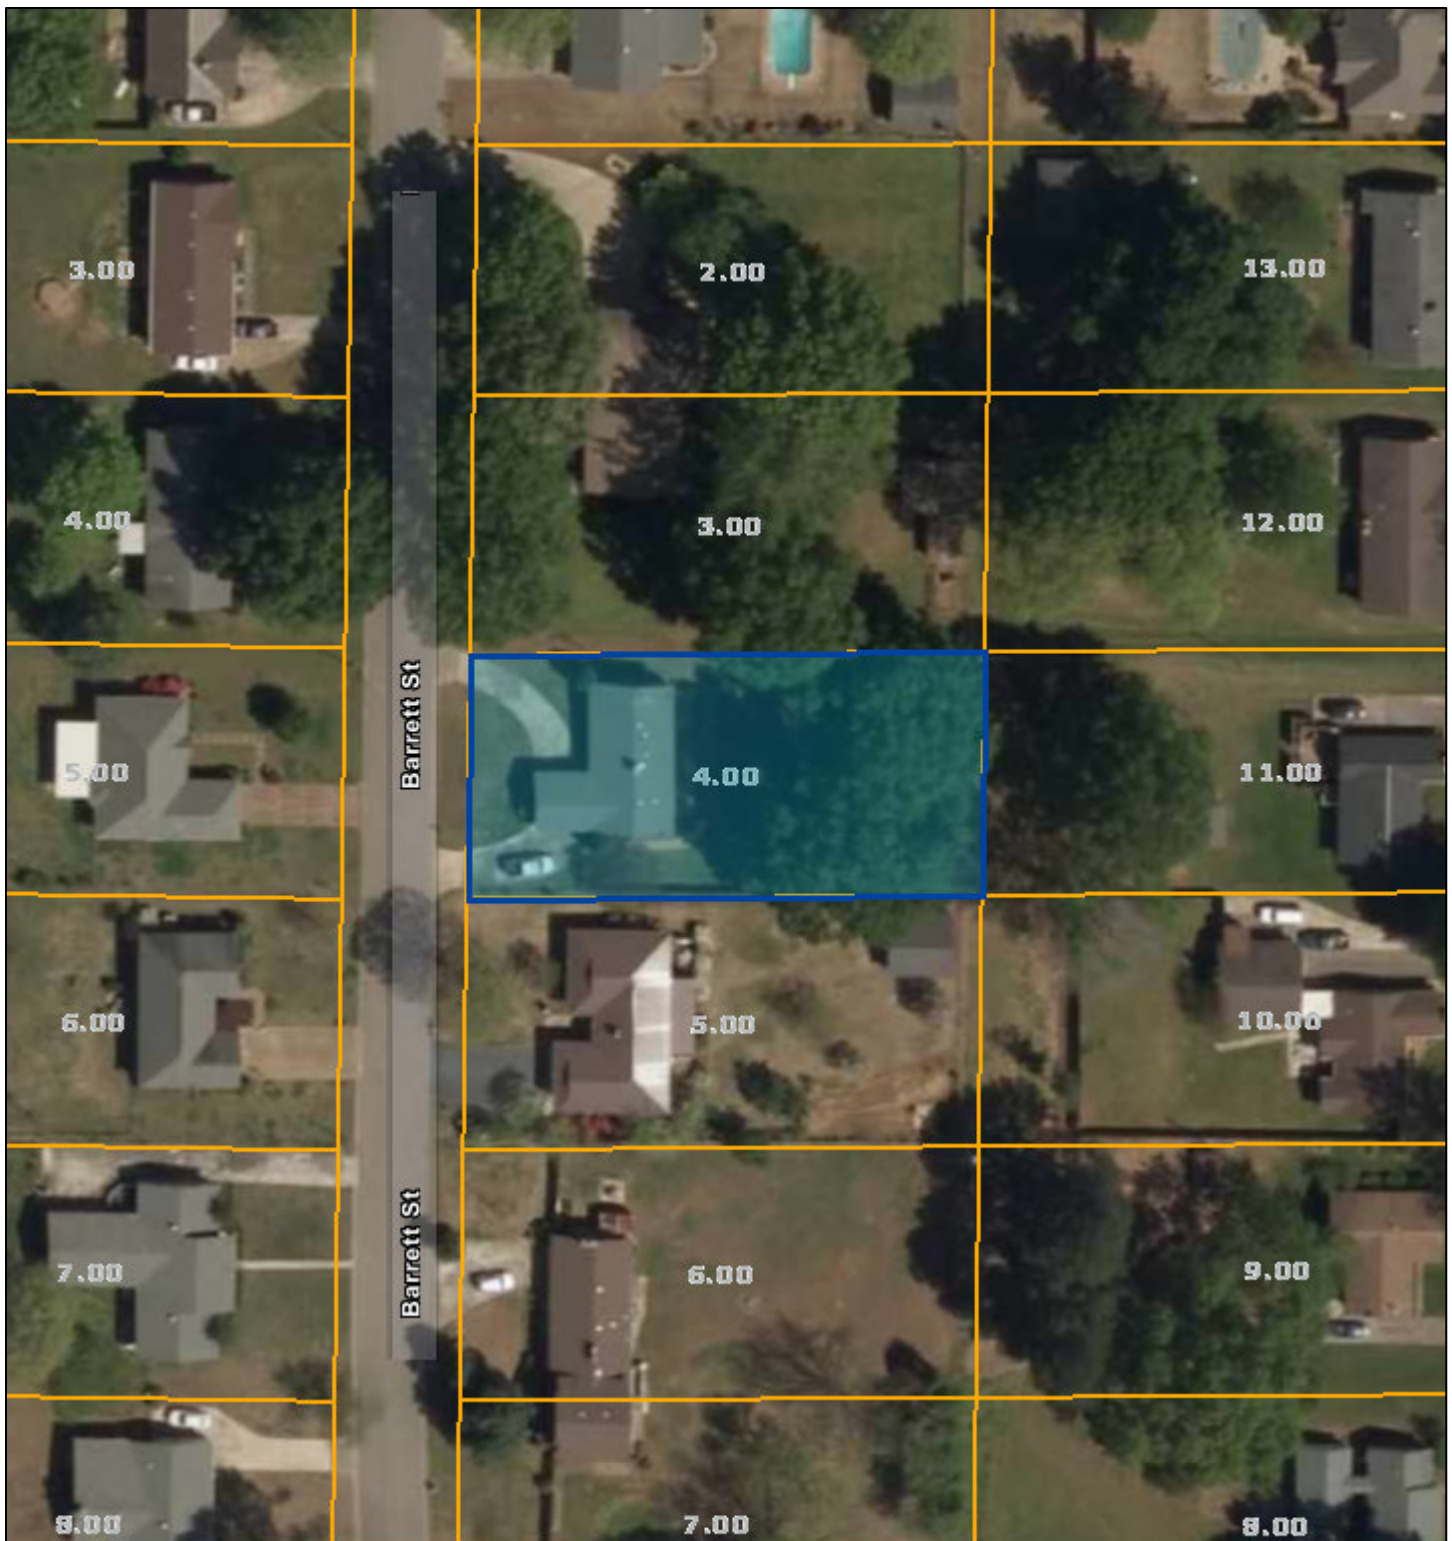

Hardeman County - Parcel: 061K D 004.00

Date: June 8, 2022
County: Hardeman
Owner: ROBERTS BOBBY GENE ETUX
Address: BARRETT ST 216
Parcel Number: 061K D 004.00
Deeded Acreage: 0
Calculated Acreage: 0
Date of Imagery: 2016

State of Tennessee, Comptroller of the Treasury, Department of Property Assessment (DPA) – Geographic Services
TDOT

The property lines are compiled from information maintained by your local county Assessor's office but are not conclusive evidence of property ownership in any court of law.