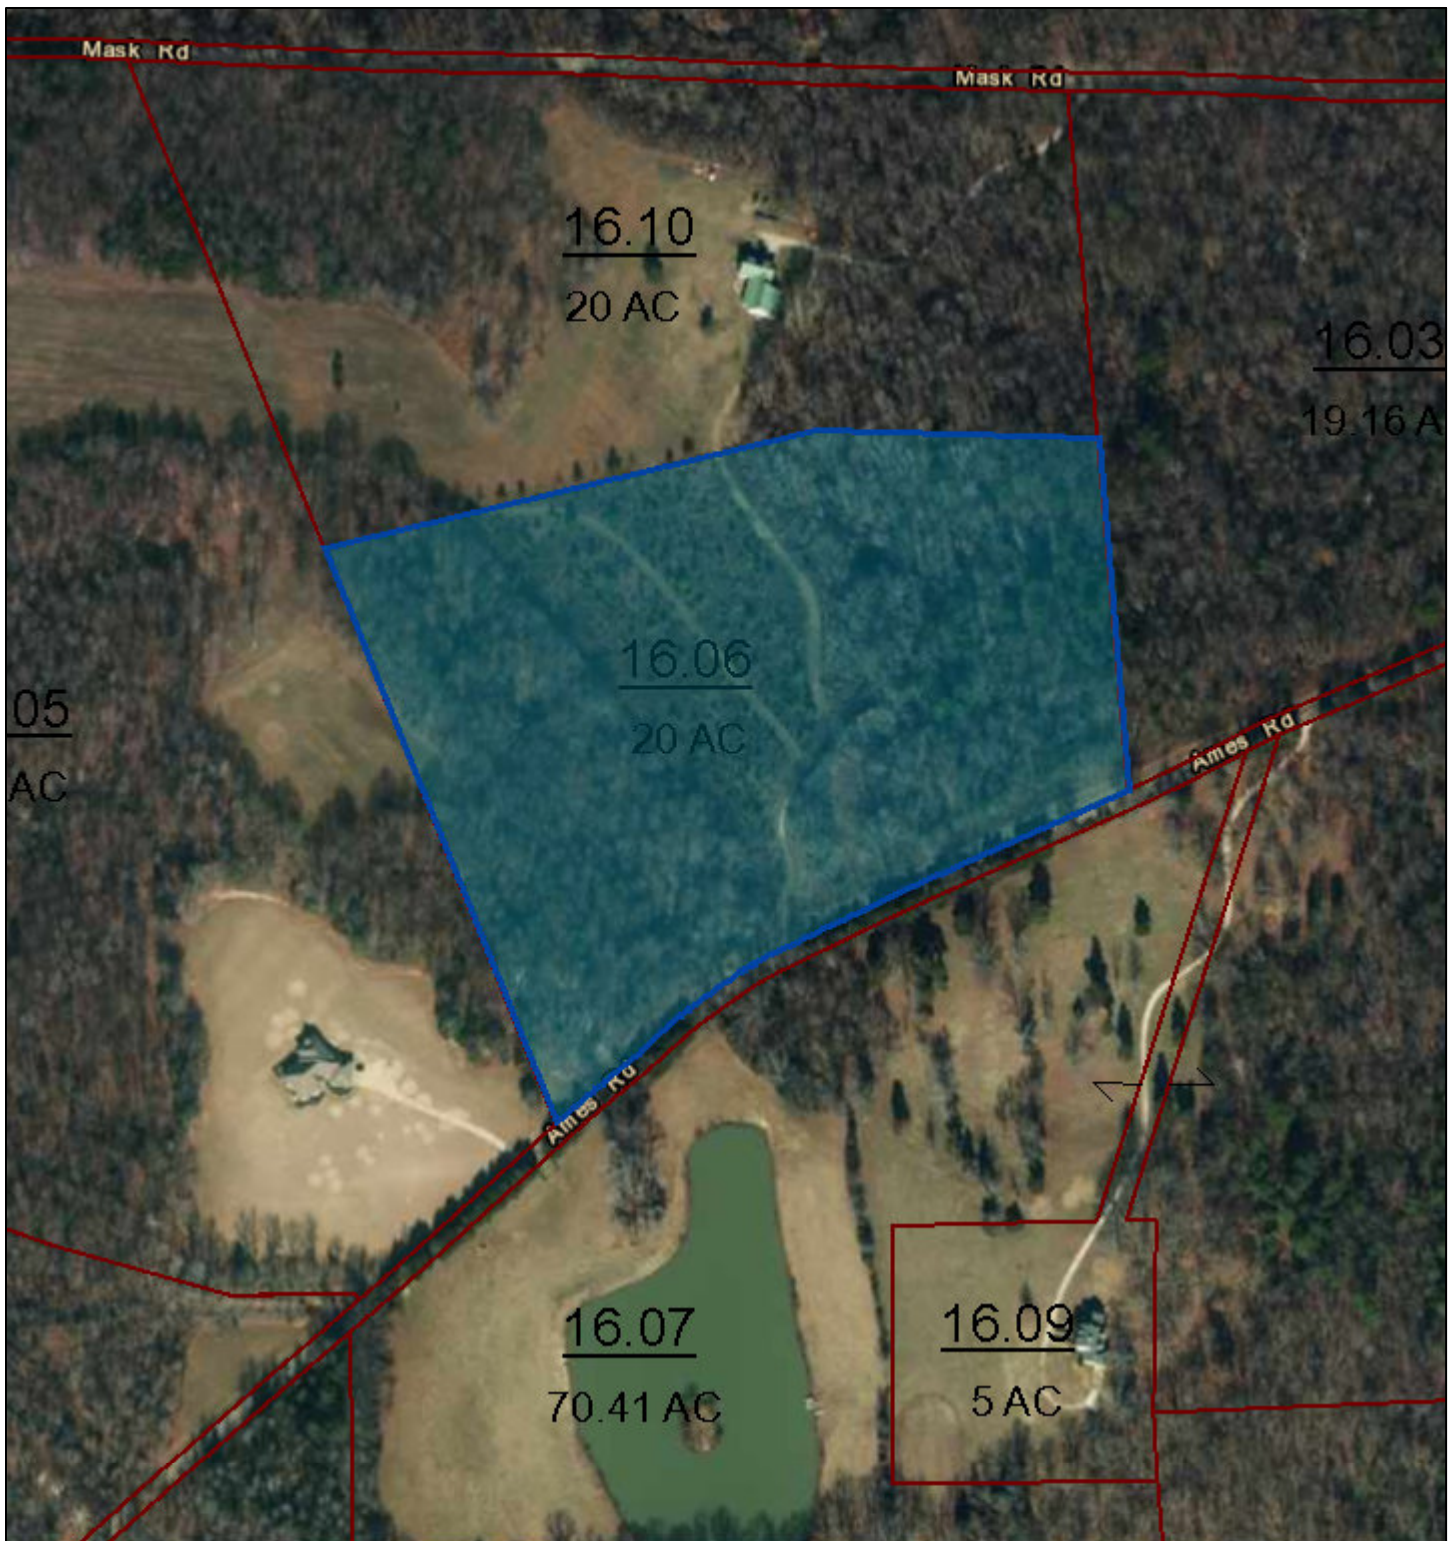

# Hardeman County - Parcel: 123 016.06

Date: November 6, 2017  
County: Hardeman  
Owner: PORTER JOHN R JR ETUX  
Address: AMES RD  
Parcel Number: 123 016.06  
Deeded Acreage: 20  
Calculated Acreage: 0  
Date of Imagery: 2012

TN Comptroller - OLG  
TDOT  
State of Tennessee, Comptroller of the Treasury, Office of Local Government (OLG)  
Esri, HERE, DeLorme, MapmyIndia, © OpenStreetMap contributors

The property lines are compiled from information maintained by your local county Assessor's office but are not conclusive evidence of property ownership in any court of law.