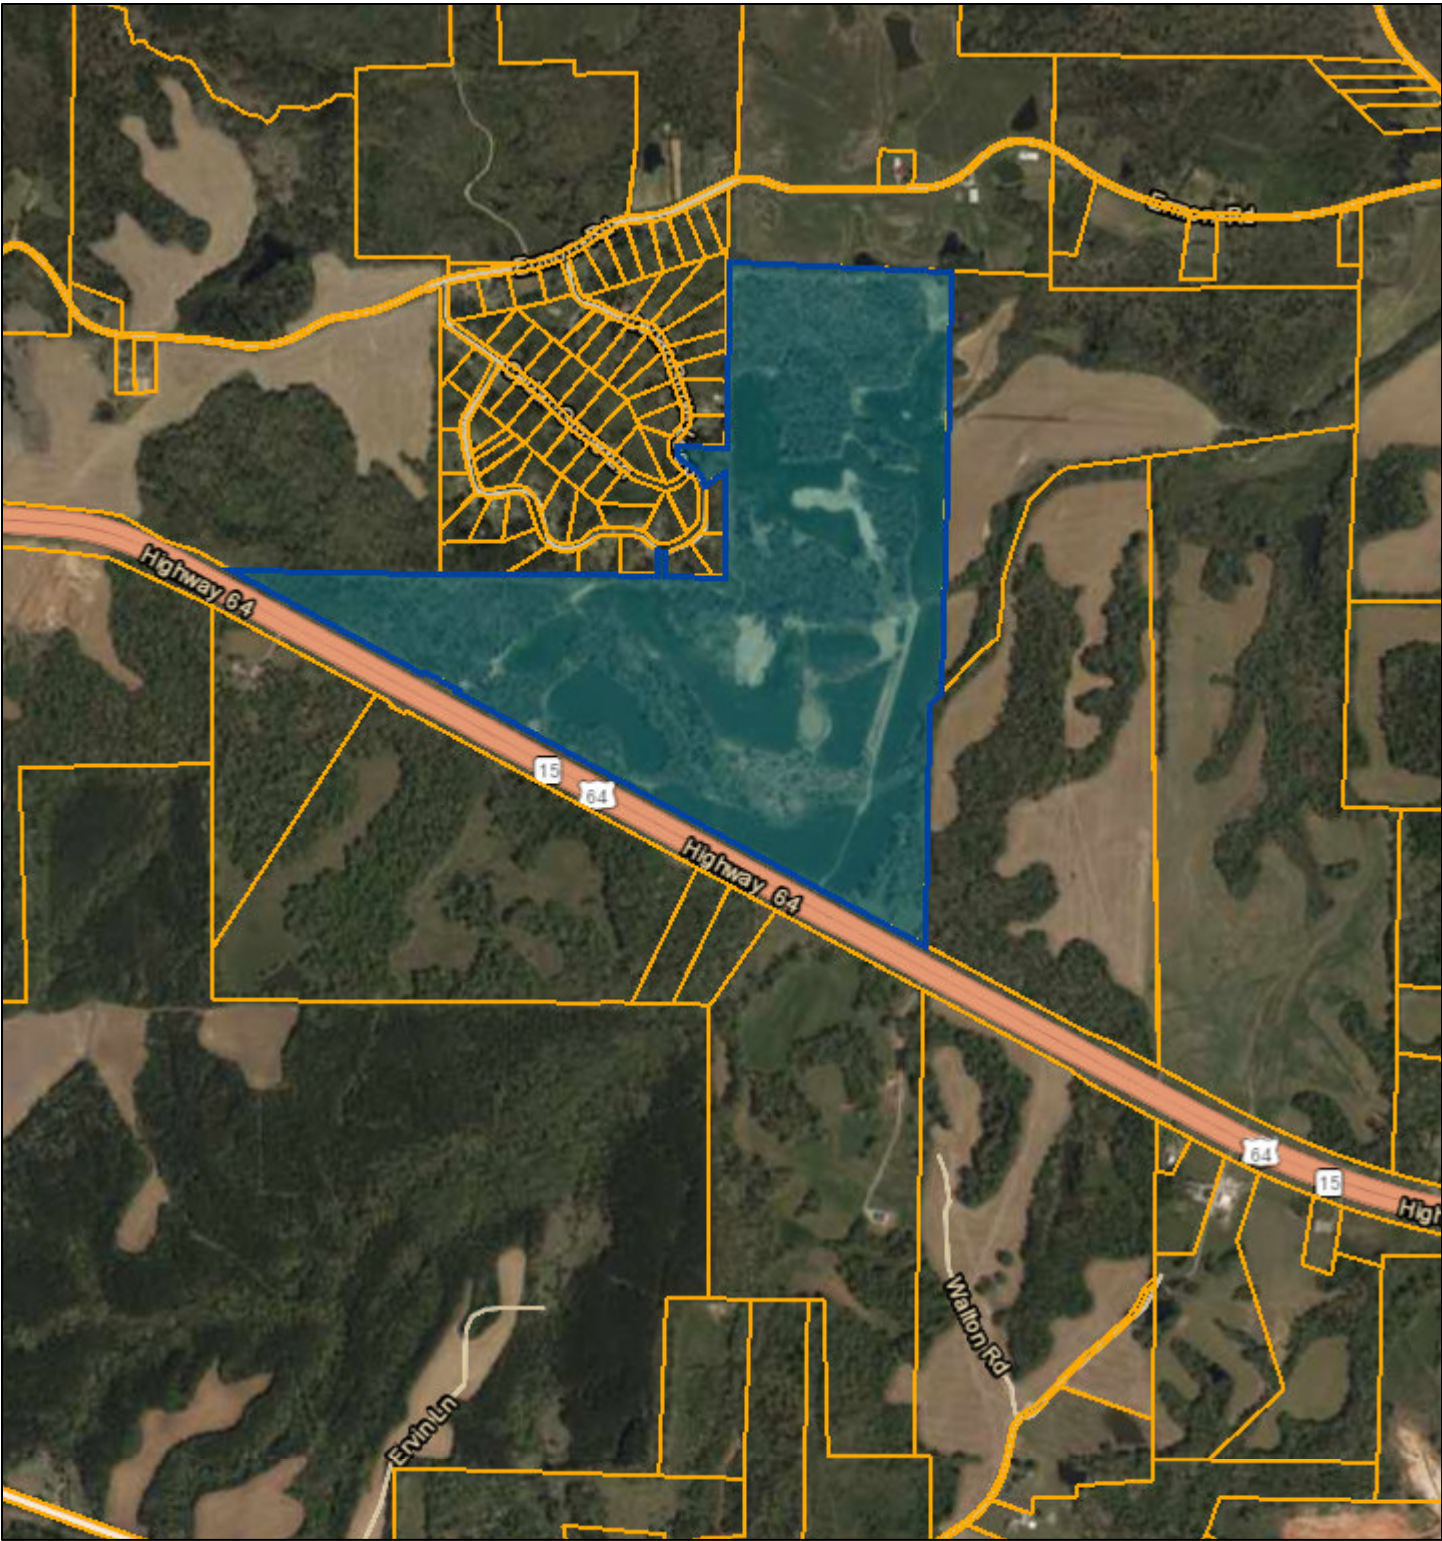

Hardeman County - Parcel: 062 002.05

Date: August 14, 2020
County: Hardeman
Owner: BEACON HILL FARMS LLC
Address: HWY 64
Parcel Number: 062 002.05
Deeded Acreage: 207.92
Calculated Acreage: 0
Date of Imagery: 2016

Esri, HERE, Garmin, (c) OpenStreetMap contributors
TN Comptroller - OLG
TDOT
State of Tennessee, Comptroller of the Treasury, Office of Local Government
(OLG)

The property lines are compiled from information maintained by your local county Assessor's office but are not conclusive evidence of property ownership in any court of law.