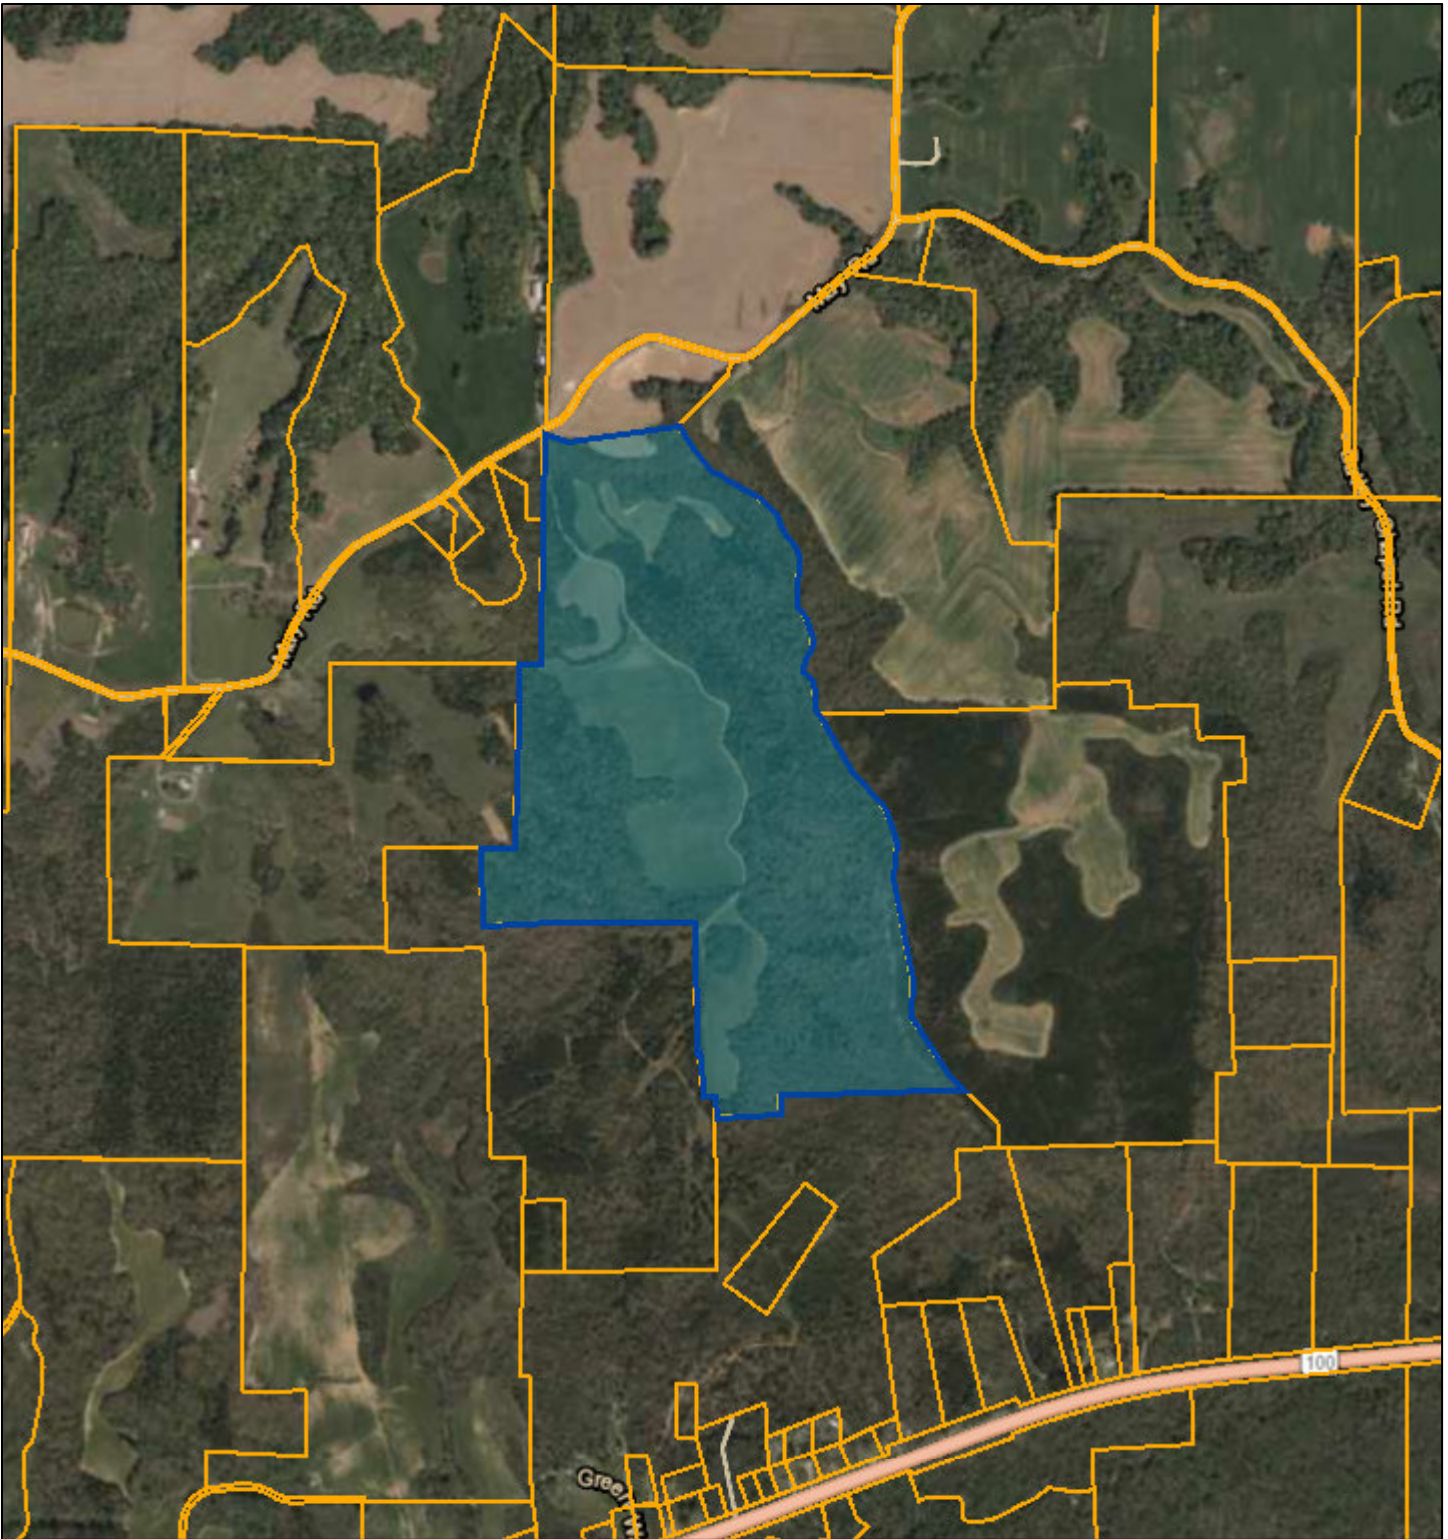

# Hardeman County - Parcel: 030 026.00

Date: September 14, 2019  
County: Hardeman  
Owner: HARRIS ED EST  
Address: MAY RD 2055  
Parcel Number: 030 026.00  
Deeded Acreage: 0  
Calculated Acreage: 0  
Date of Imagery: 2016

Esri, HERE, Garmin, (c) OpenStreetMap contributors  
TN Comptroller - OLG  
TDOT  
State of Tennessee, Comptroller of the Treasury, Office of Local Government  
(OLG)

The property lines are compiled from information maintained by your local county Assessor's office but are not conclusive evidence of property ownership in any court of law.