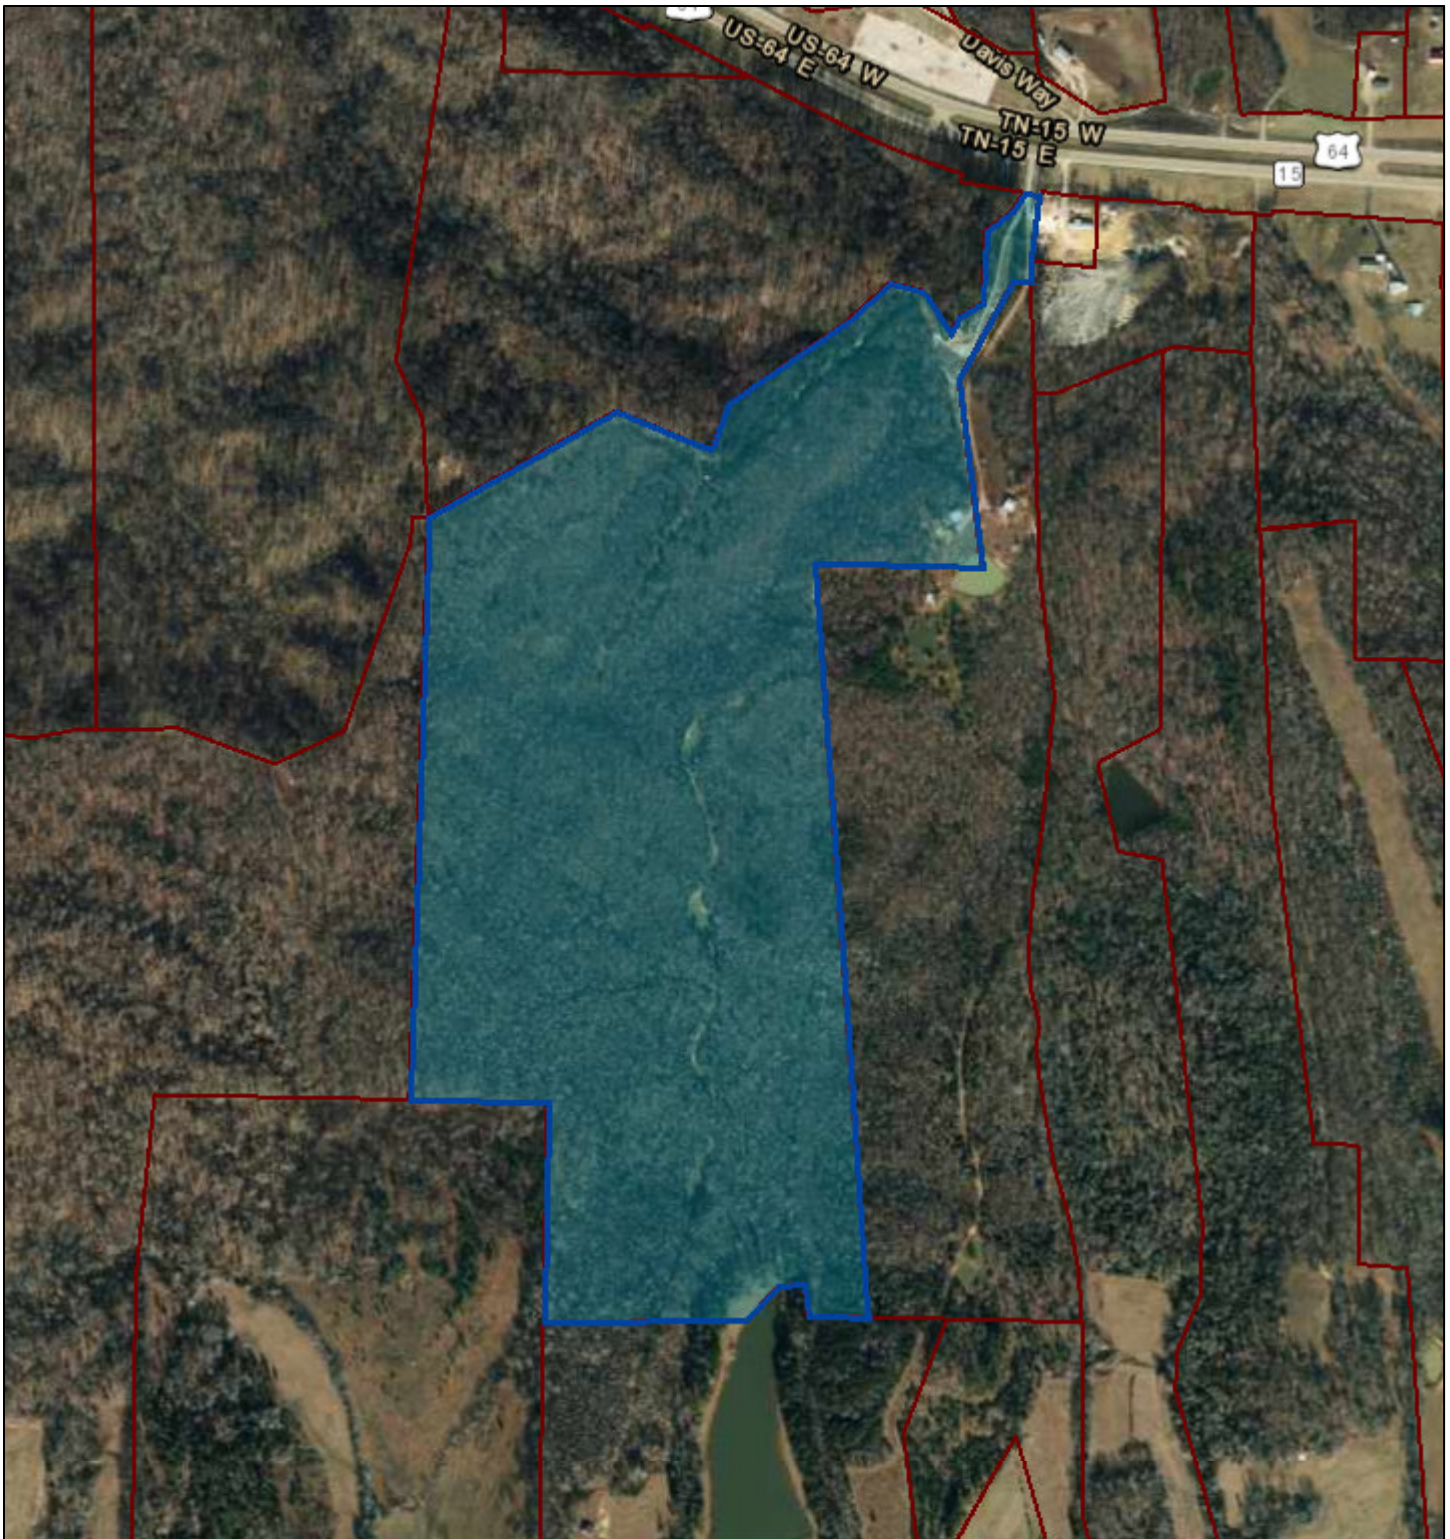

Hardeman County - Parcel: 092 002.06

Date: September 6, 2018
County: Hardeman
Owner: BERRY ROBERT LAND
Address: HWY 64 19340
Parcel Number: 092 002.06
Deeded Acreage: 89.54
Calculated Acreage: 0
Date of Imagery: 2012

TN Comptroller - OLG
Esri, HERE, Garmin, © OpenStreetMap contributors
TDOT
State of Tennessee, Comptroller of the Treasury, Office of Local Government
(OLG)

The property lines are compiled from information maintained by your local county Assessor's office but are not conclusive evidence of property ownership in any court of law.