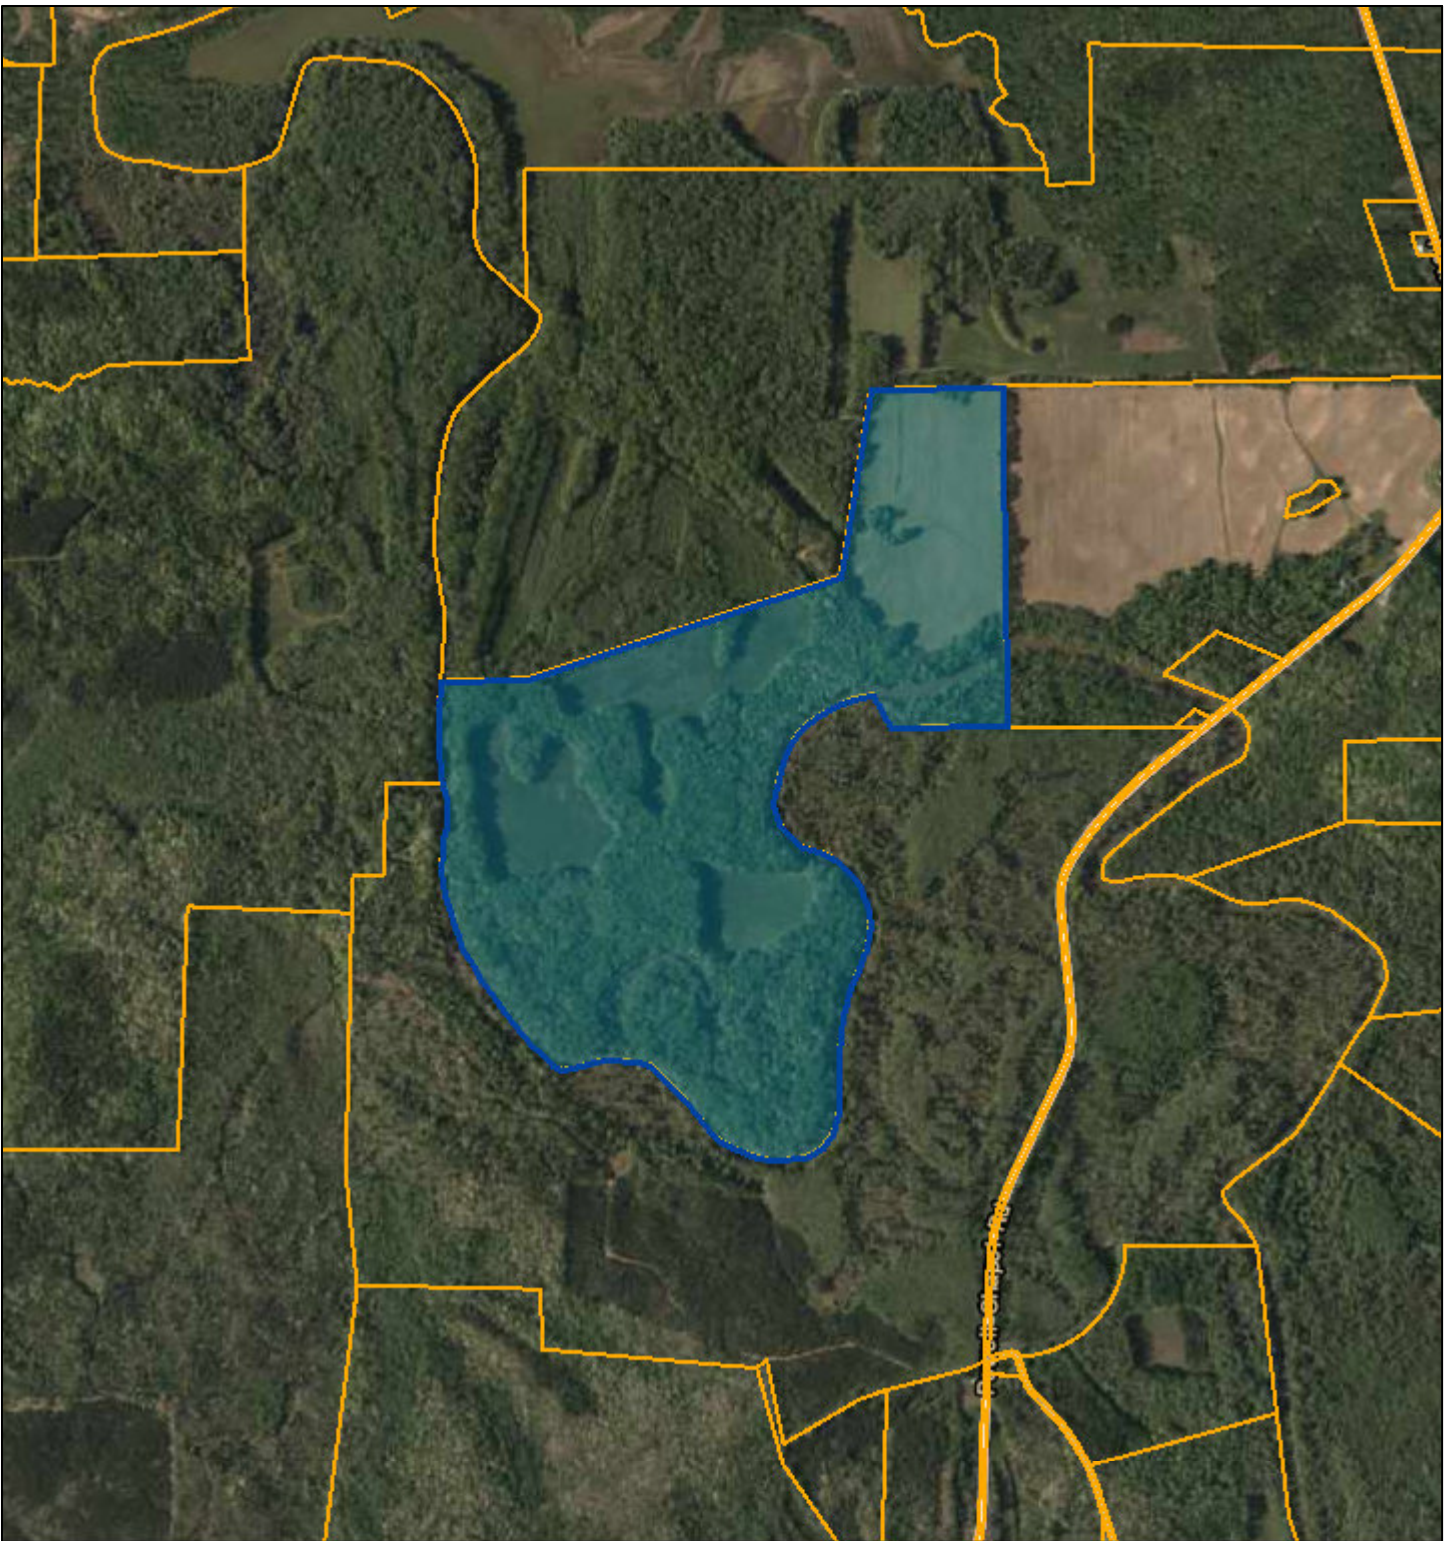

Hardeman County - Parcel: 136 004.00

Date: July 26, 2019
County: Hardeman
Owner: GRANTHAM BOBBY JOE ETALS
Address: POWELL CHAPEL RD
Parcel Number: 136 004.00
Deeded Acreage: 190.8
Calculated Acreage: 0
Date of Imagery: 2016

Esri, HERE, Garmin, (c) OpenStreetMap contributors
TN Comptroller - OLG
TDOT
State of Tennessee, Comptroller of the Treasury, Office of Local Government
(OLG)

The property lines are compiled from information maintained by your local county Assessor's office but are not conclusive evidence of property ownership in any court of law.