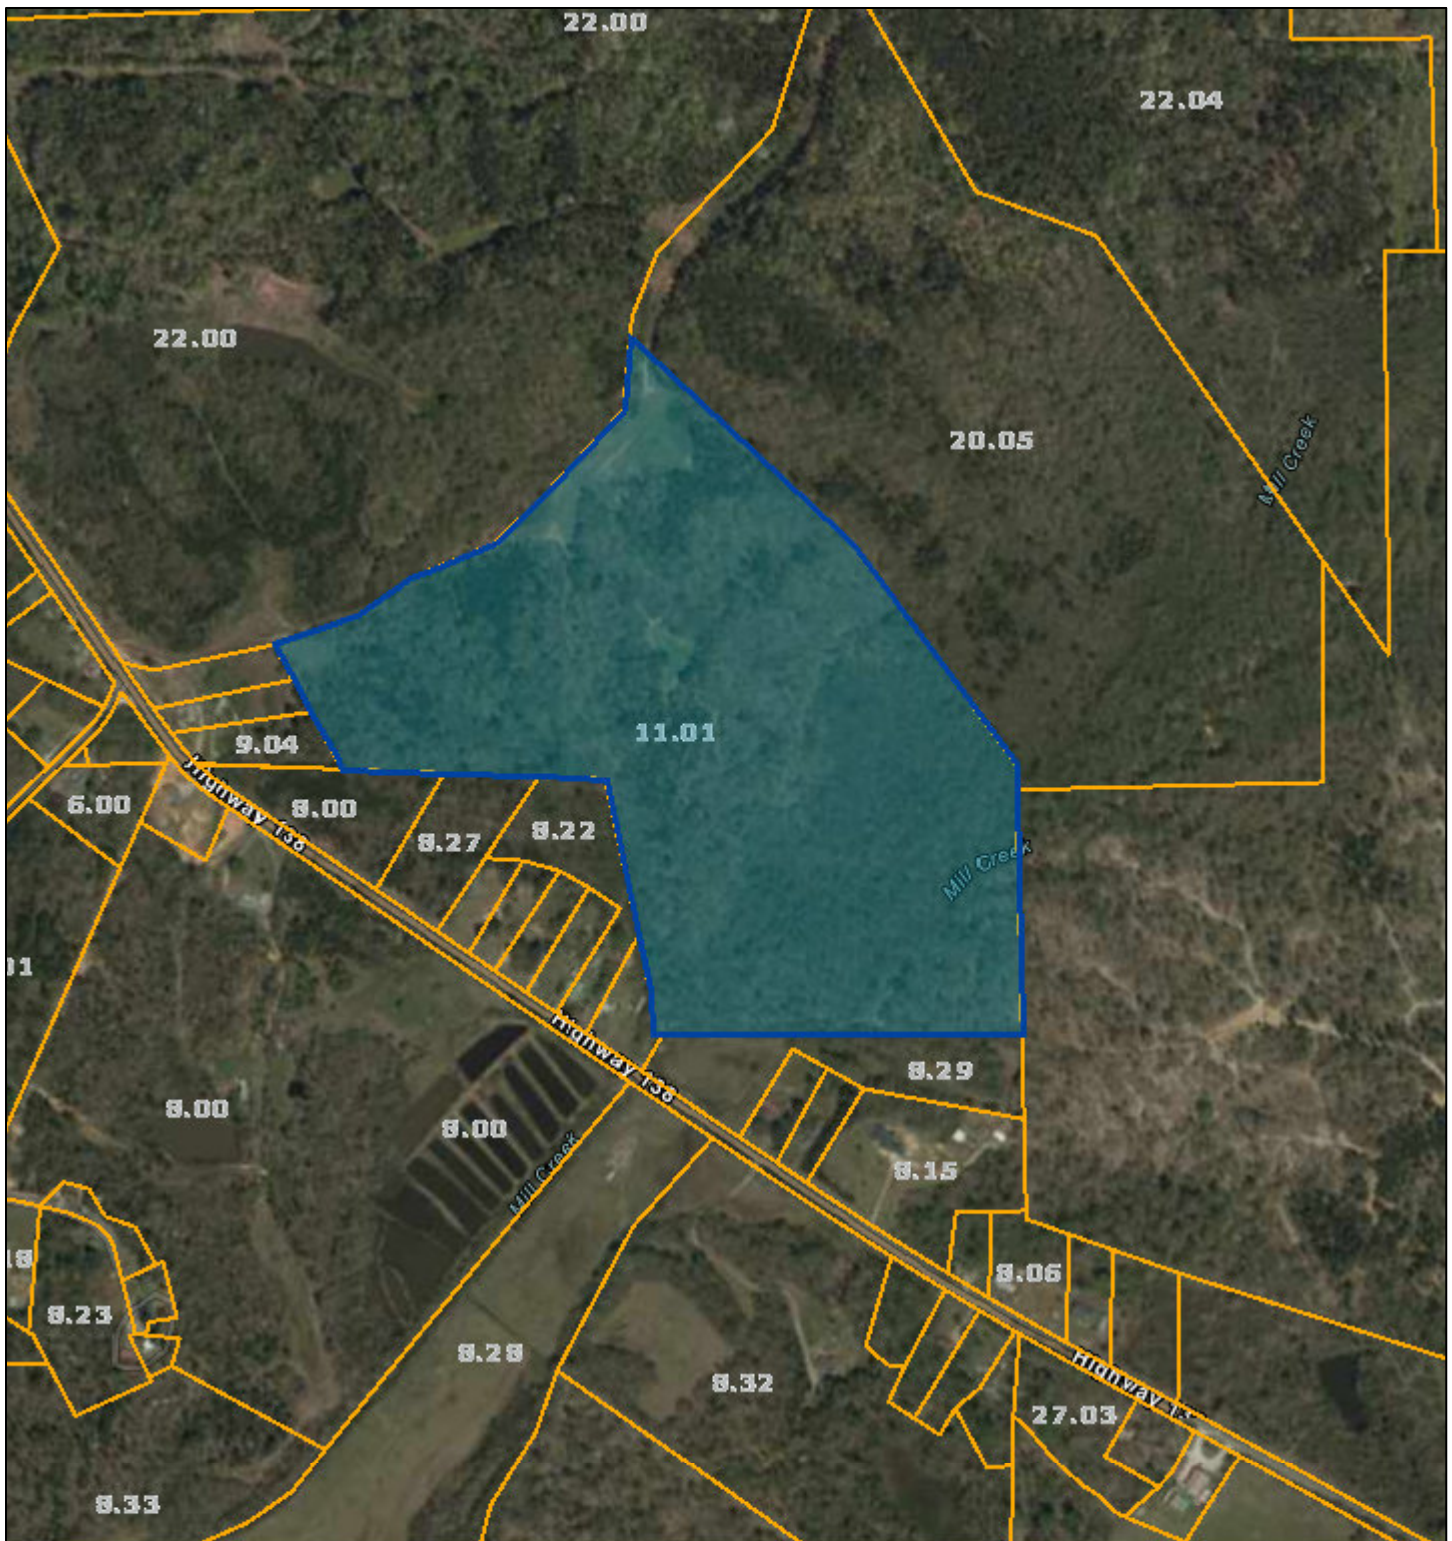

Hardeman County - Parcel: 041 011.01

Date: June 8, 2022
County: Hardeman
Owner: NORRIS WADE LOGGING LLC
Address: HWY 138 N OF
Parcel Number: 041 011.01
Deeded Acreage: 56.9
Calculated Acreage: 0
Date of Imagery: 2016

State of Tennessee, Comptroller of the Treasury, Department of Property Assessment (DPA) – Geographic Services
TDOT

The property lines are compiled from information maintained by your local county Assessor's office but are not conclusive evidence of property ownership in any court of law.