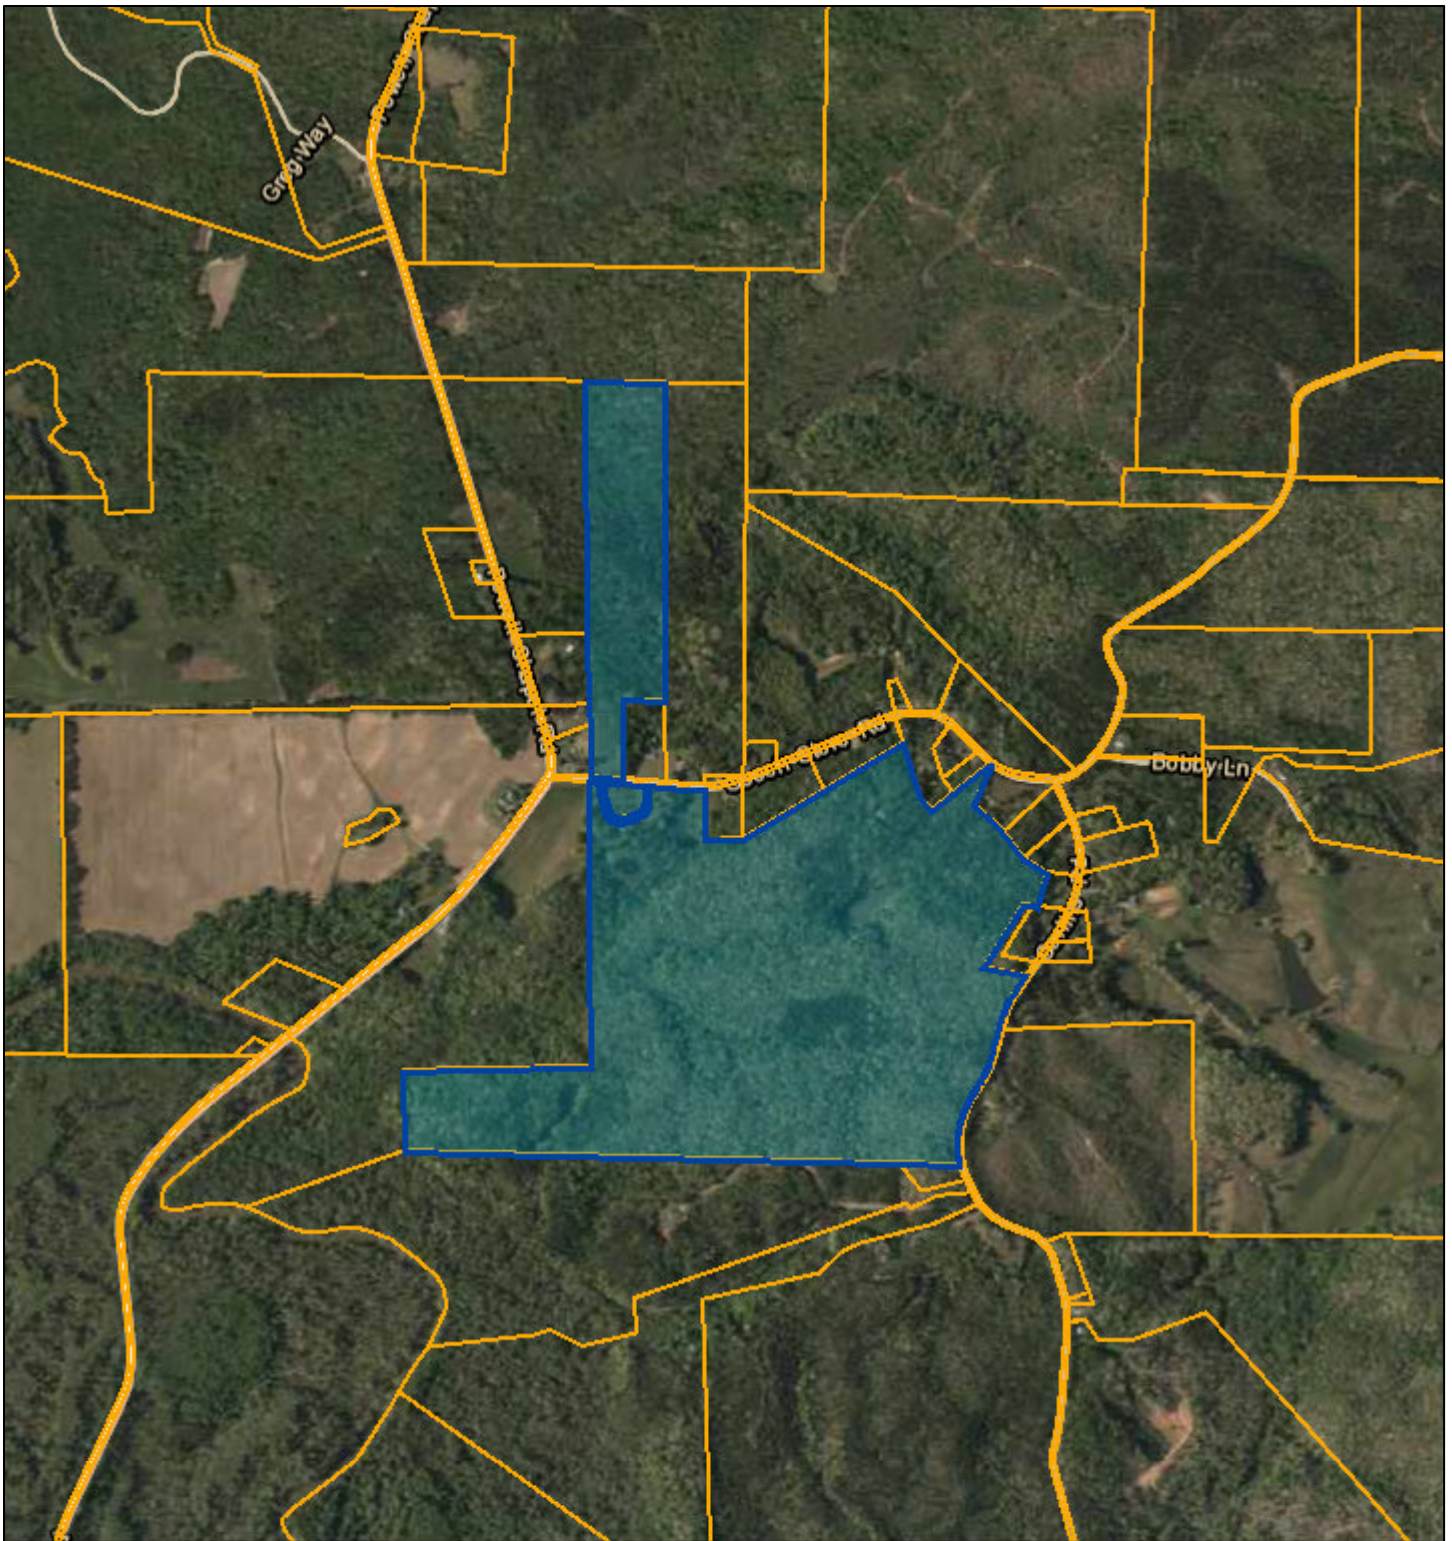

# Hardeman County - Parcel: 134 009.00

Date: July 25, 2019  
County: Hardeman  
Owner: GRANTHAM BOBBY JOE ETALS  
Address: GOOCH STORE RD 90  
Parcel Number: 134 009.00  
Deeded Acreage: 182.7  
Calculated Acreage: 182.7  
Date of Imagery: 2016

Esri, HERE, Garmin, (c) OpenStreetMap contributors  
TN Comptroller - OLG  
TDOT  
State of Tennessee, Comptroller of the Treasury, Office of Local Government  
(OLG)

The property lines are compiled from information maintained by your local county Assessor's office but are not conclusive evidence of property ownership in any court of law.