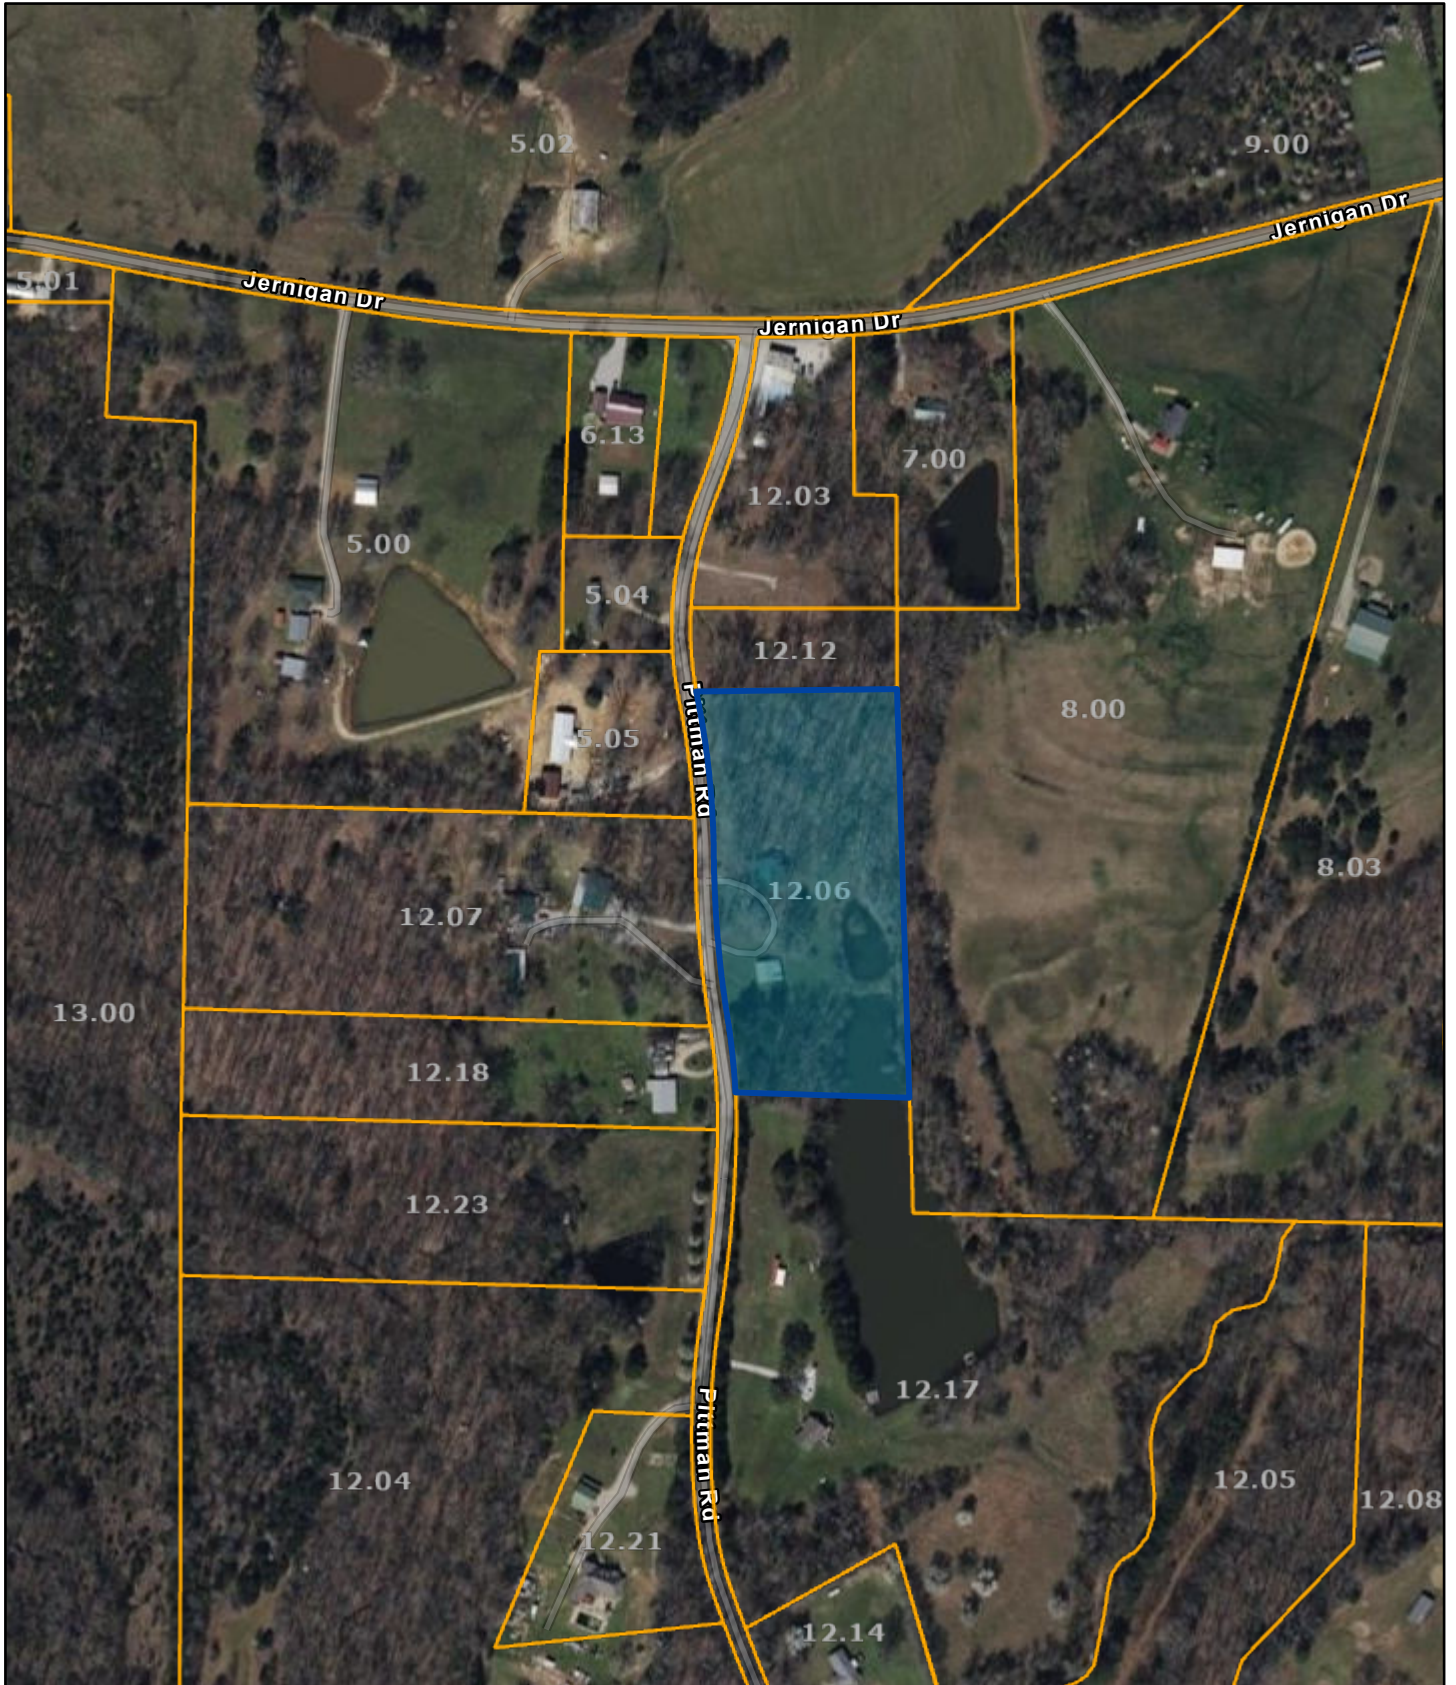

Fayette County - Parcel: 113 012.06

Date: July 16, 2025

County: FAYETTE
Owner: TAYLOR JOYCE
Address: PITTMAN RD 165
Parcel ID: 113 012.06
Deeded Acreage: 4.55
Calculated Acreage: 0
Vexcel Imagery Date: 2023

The property lines are compiled from information maintained by your local county Assessor's office but are not conclusive evidence of property ownership in any court of law.