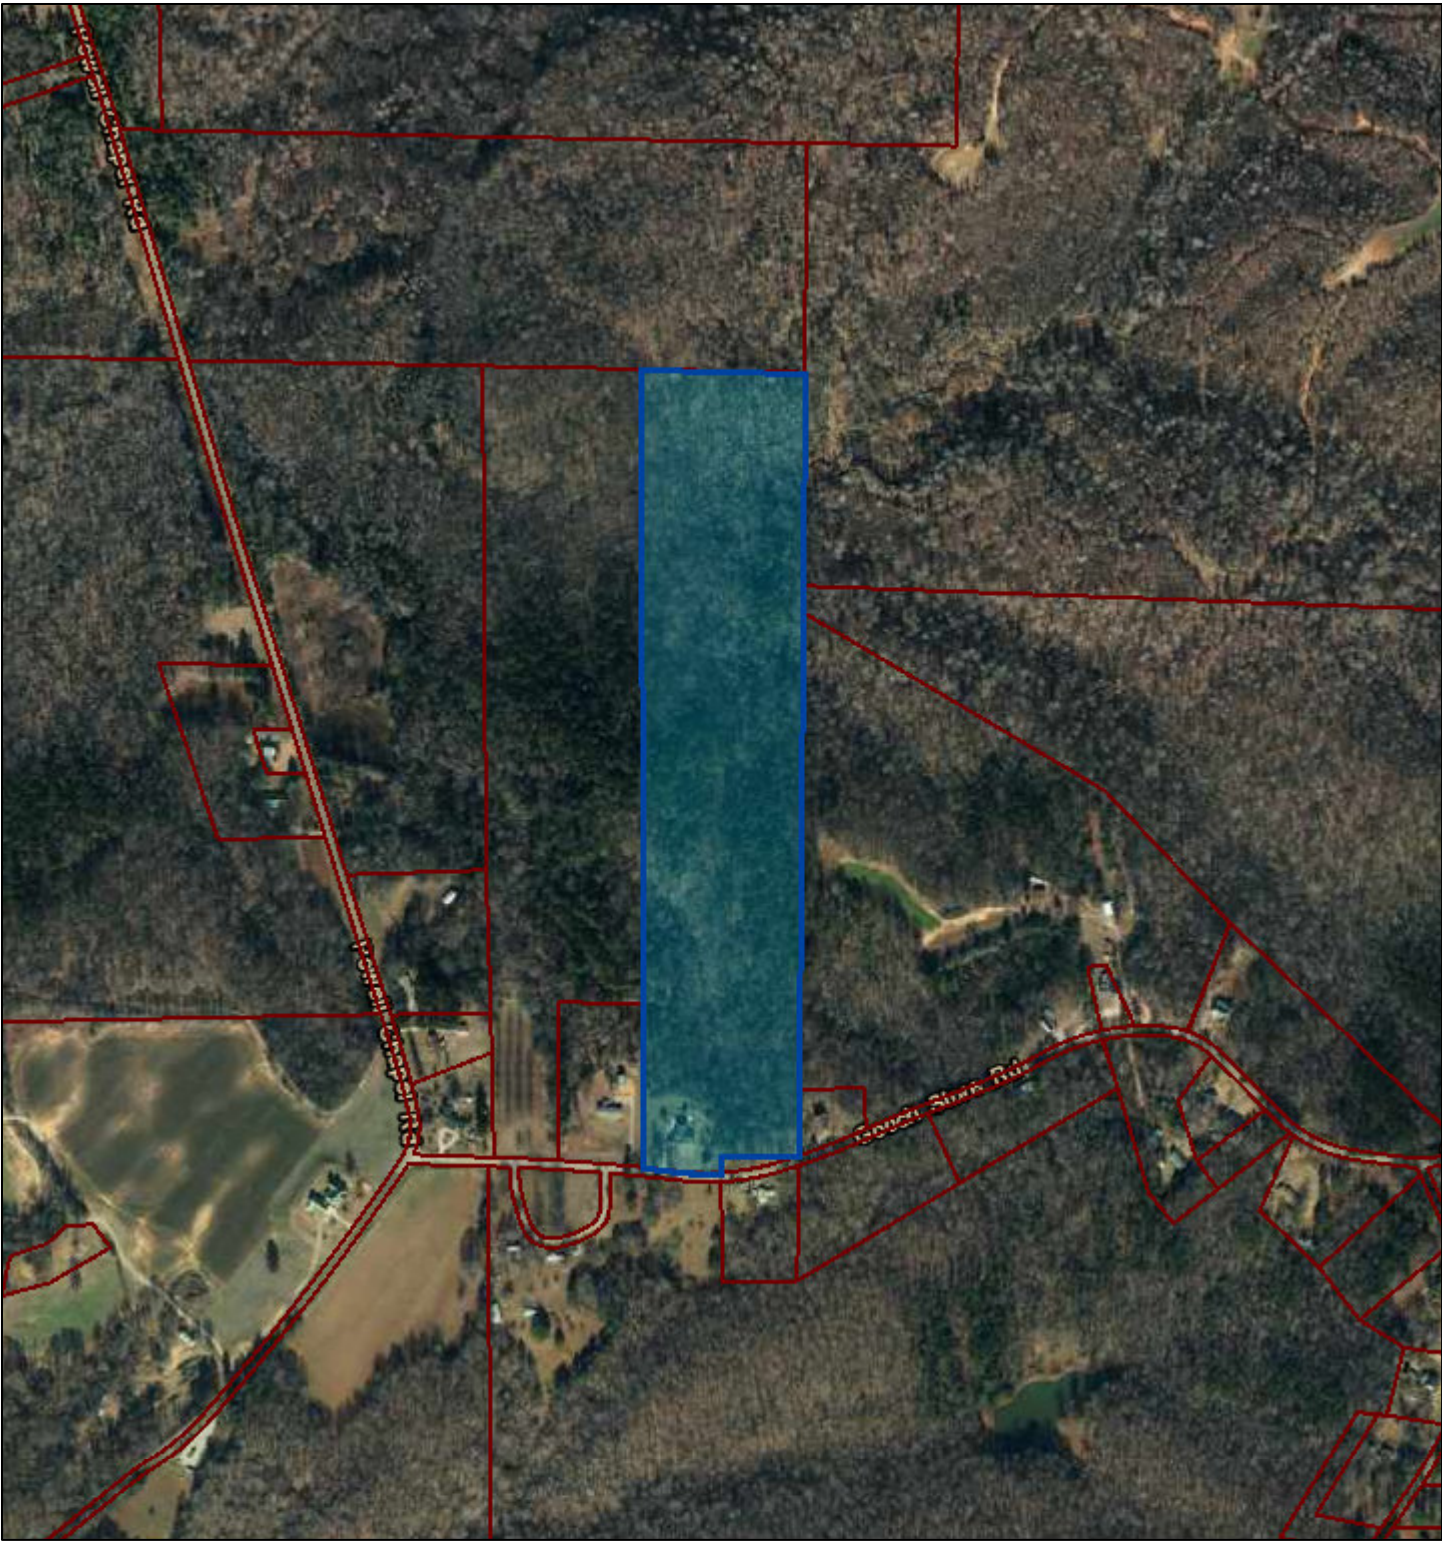

Hardeman County - Parcel: 134 007.00

Date: November 16, 2017
County: Hardeman
Owner: DRESSEL SHERRY P MOORE AND
Address: GOOCH STORE RD 165
Parcel Number: 134 007.00
Deeded Acreage: 29.56
Calculated Acreage: 0
Date of Imagery: 2012

TN Comptroller - OLG
TDOT
State of Tennessee, Comptroller of the Treasury, Office of Local Government (OLG)
Esri, HERE, DeLorme, MapmyIndia, © OpenStreetMap contributors

The property lines are compiled from information maintained by your local county Assessor's office but are not conclusive evidence of property ownership in any court of law.